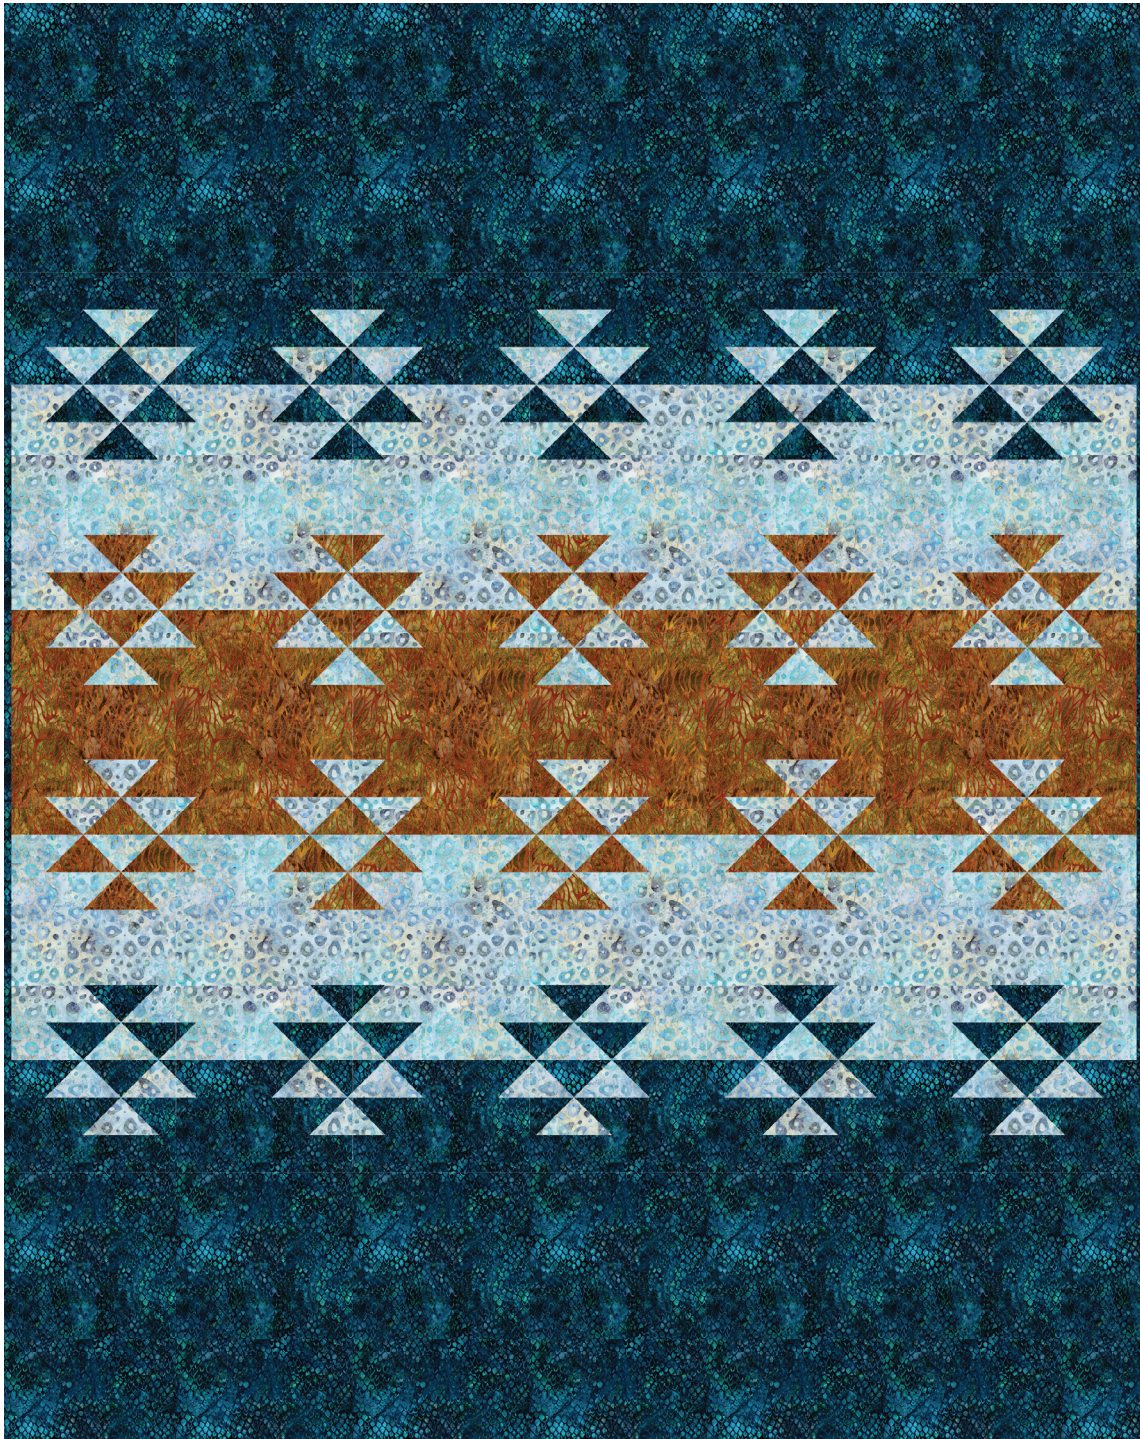

Japarua

by **Lynn**

DESIGNER
PATTERN

Pattern available for purchase
from purplepineapplestudio.
com

Project Name: **Focus**
Dimensions: **64" x 80"**
Designed by Purple Pineapple Studio

PRO13166