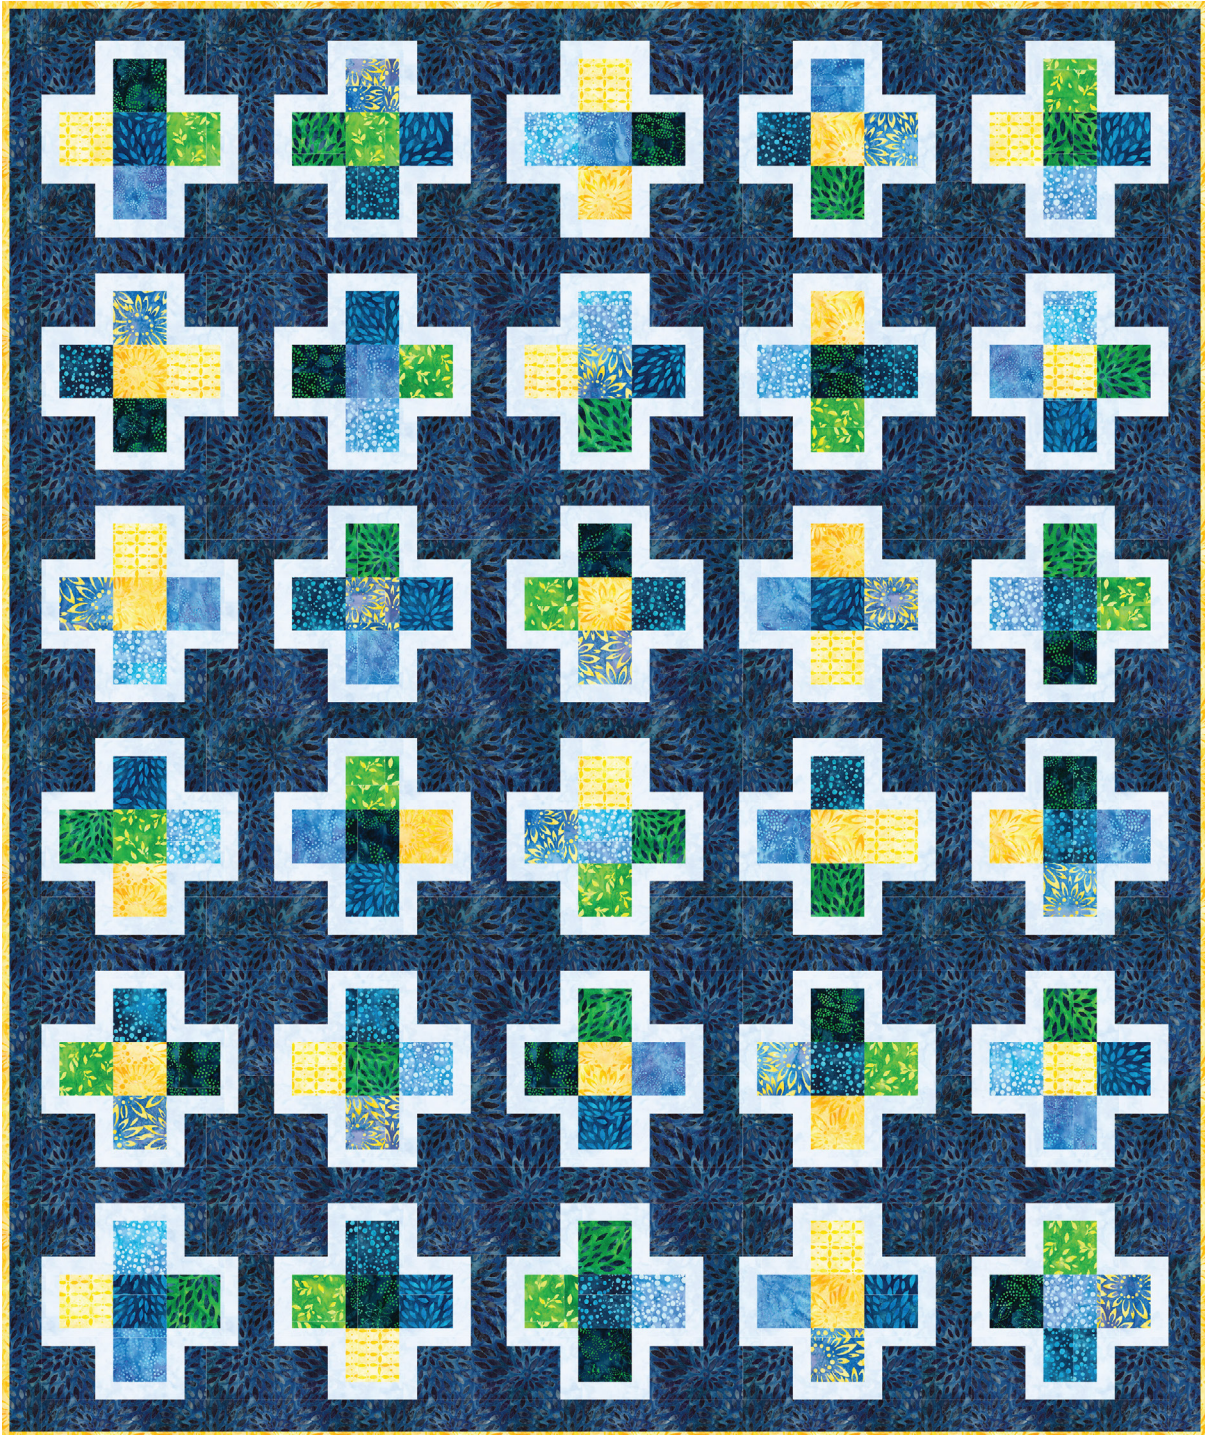

# Sunny Day

by **Lynn**

Pattern available for purchase  
from [quiltylove.com](http://quiltylove.com)

Project Name: **Plus Squared**  
Dimensions: **67" 80"**  
Designed by Quilty Love

PRO13033