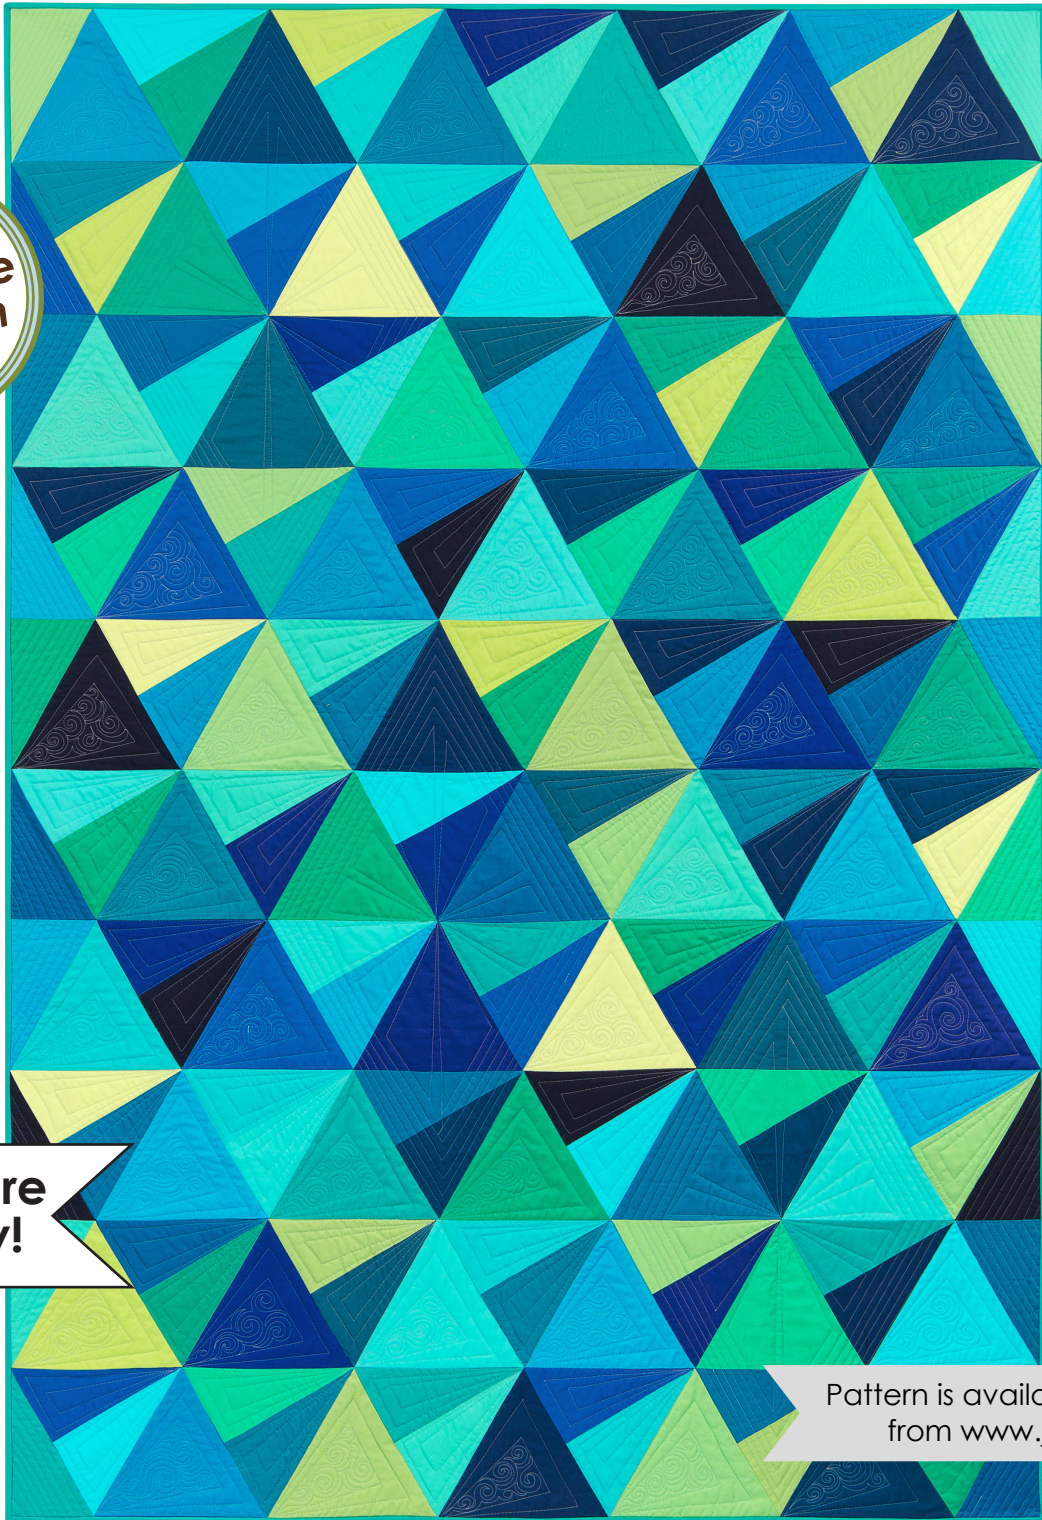

Stereo

Designed by Jaybird Quilts

DESIGNER
PATTERN

Quilt
Available
for Loan

Ten Square
Friendly!

Pattern is available for purchase
from www.jaybirdquilts.com

featuring

KONA[®]
cotton solids
30TH
1984
2014
ANNIVERSARY