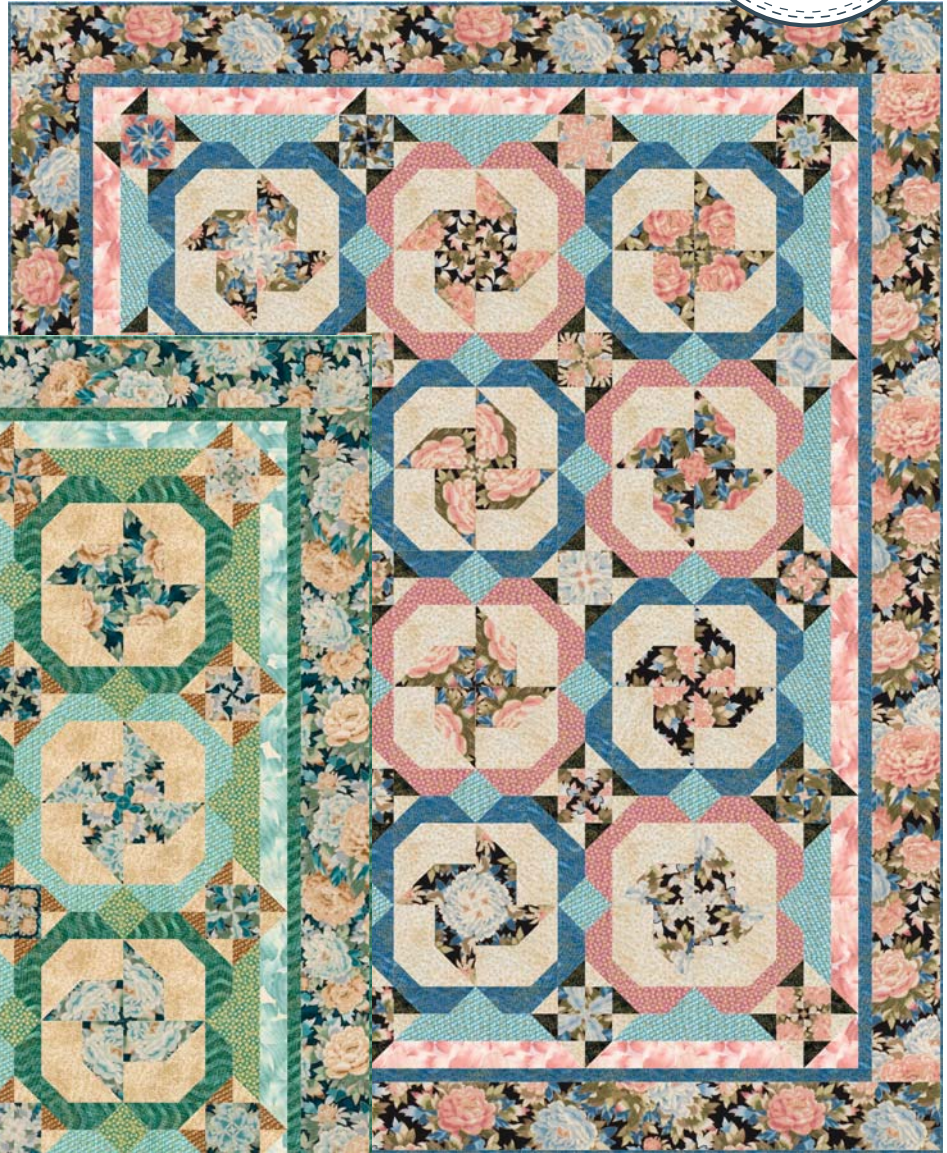

Spinning Wheels

Designed by Quilt Moments

DESIGNER
PATTERN

Garden
Colorstory

Spring
Colorstory

rearing

PS-DEC-2014-PRO1021

Pattern available for purchase
from www.quiltmoments.com

68" x 84"

*This quilt is a digital rendering. Actual fabric placement will vary.

Imperial
collection

ROBERT KAUFMAN
F A B R I C S

Spinning Wheels

Designed by Quilt Moments

Vintage
Colorstory

Antique
Colorstory

PS-DEC-2014-PRO1021

featuring

Imperial
collection

Pattern available for purchase
from www.quiltmoments.com

68" x 84"

*This quilt is a digital rendering. Actual fabric placement will vary.

ROBERT KAUFMAN
F A B R I C S