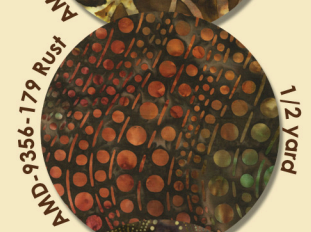

Southwest Serenity

designed by Toadusew Creative Concepts

70" x 70"

featuring
Elementals
Collection:
Rhythms
 including coordinates from
 Patina Handprints

ROBERTKAUFMAN
 F A B R I C S
www.robertkaufman.com