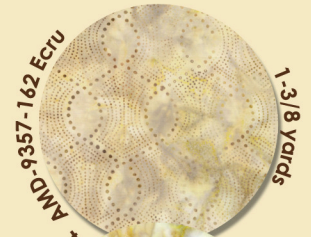

Southwest Serenity

designed by Toadusew Creative Concepts

70" x 70"

featuring
Elementals
Collection:
Rhythms
 including coordinates from
 Patina Handprints

ROBERTKAUFMAN
 F A B R I C S
www.robertkaufman.com