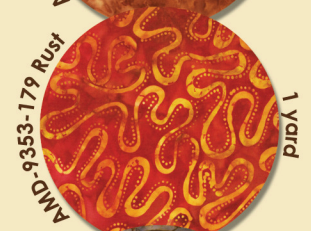

Southwest Serenity

designed by Toadusew Creative Concepts

70" x 70"

featuring
Elementals
Collection:
Rhythms
 including coordinates from
 Patina Handprints

ROBERTKAUFMAN
 F A B R I C S
www.robertkaufman.com