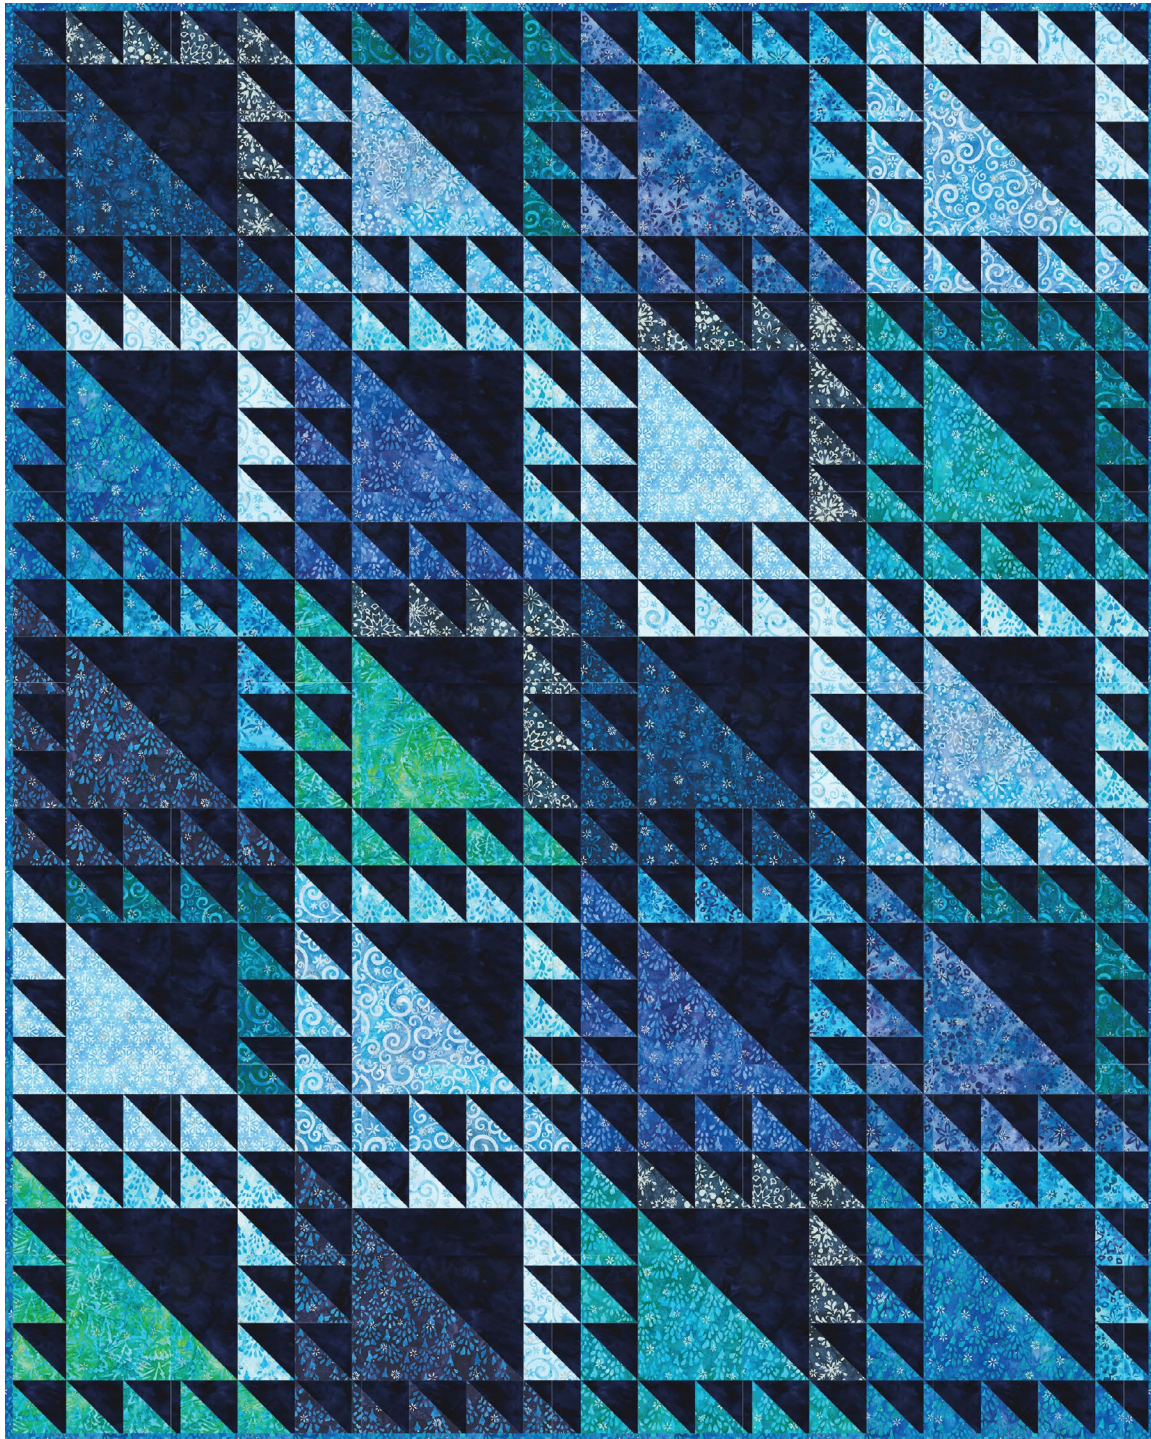

# Snowscape Lynn

Pattern available for purchase  
from [meadowmistdesigns.com](http://meadowmistdesigns.com)

Project Name: **Sycamore Canyon**  
Dimensions: **60" x 75"**  
Designed by Meadow Mist Designs