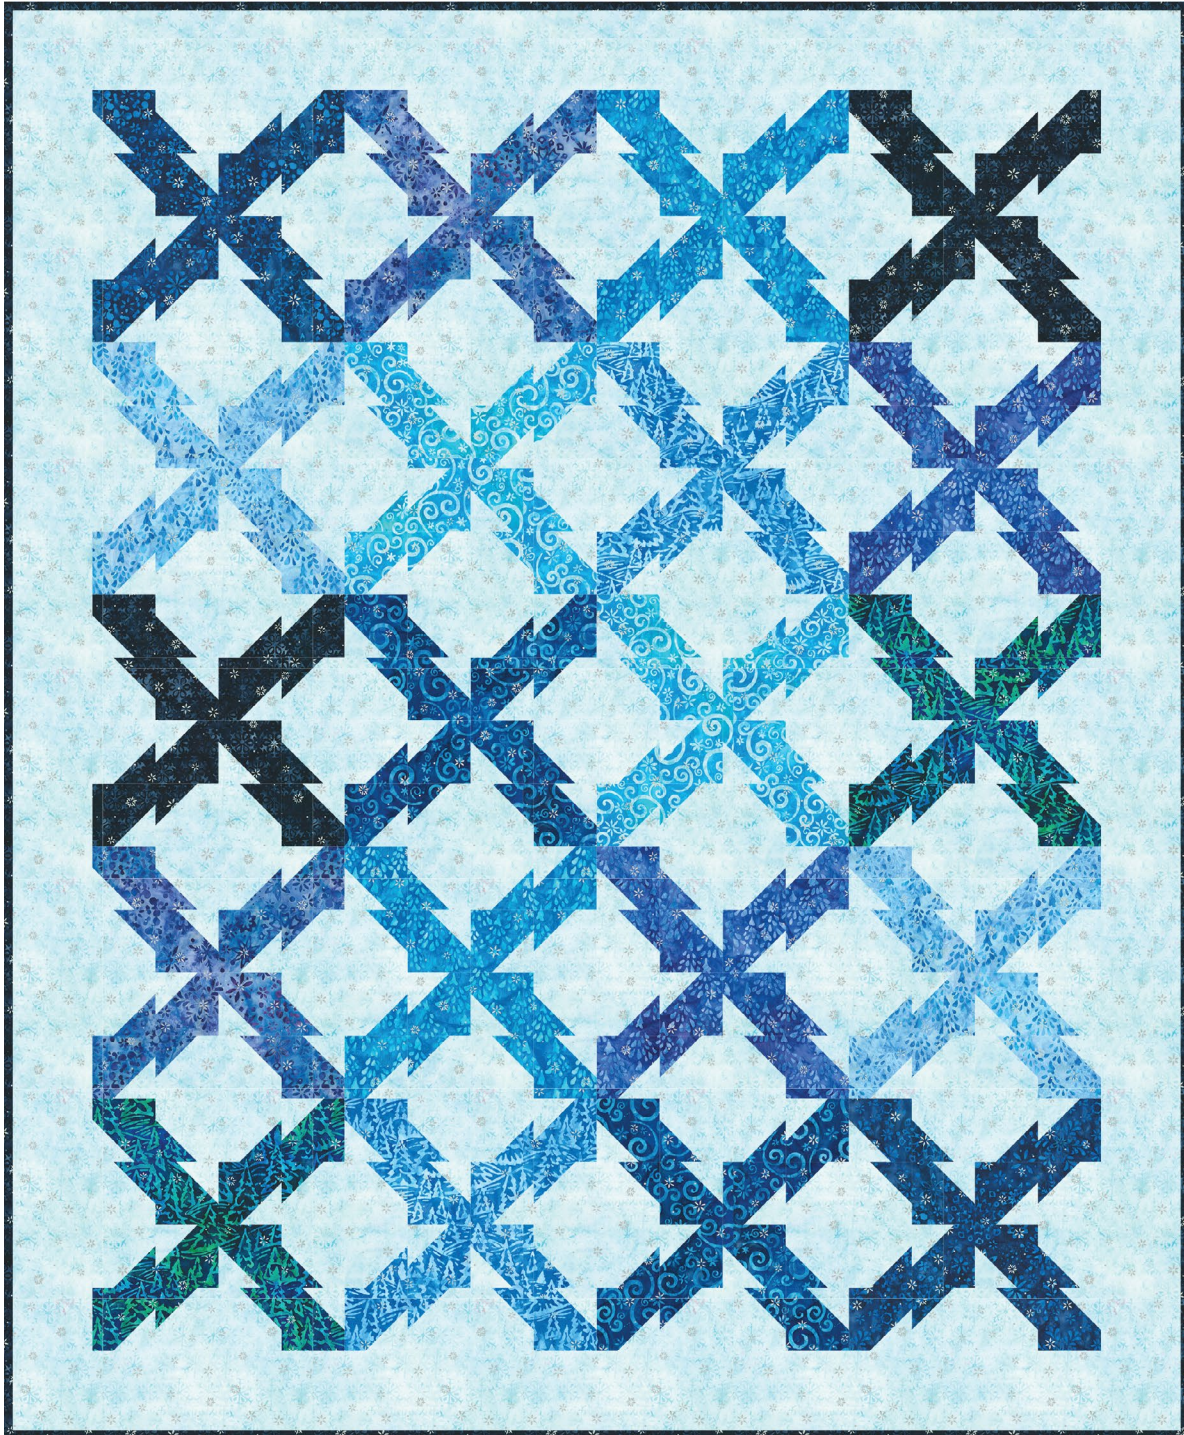

Snowscape Lynn

Pattern available for purchase
from villarosadesigns.com

Project Name: **Lucille**
Dimensions: **56" x 68"**
Designed by Villa Rosa Designs

PRO15505