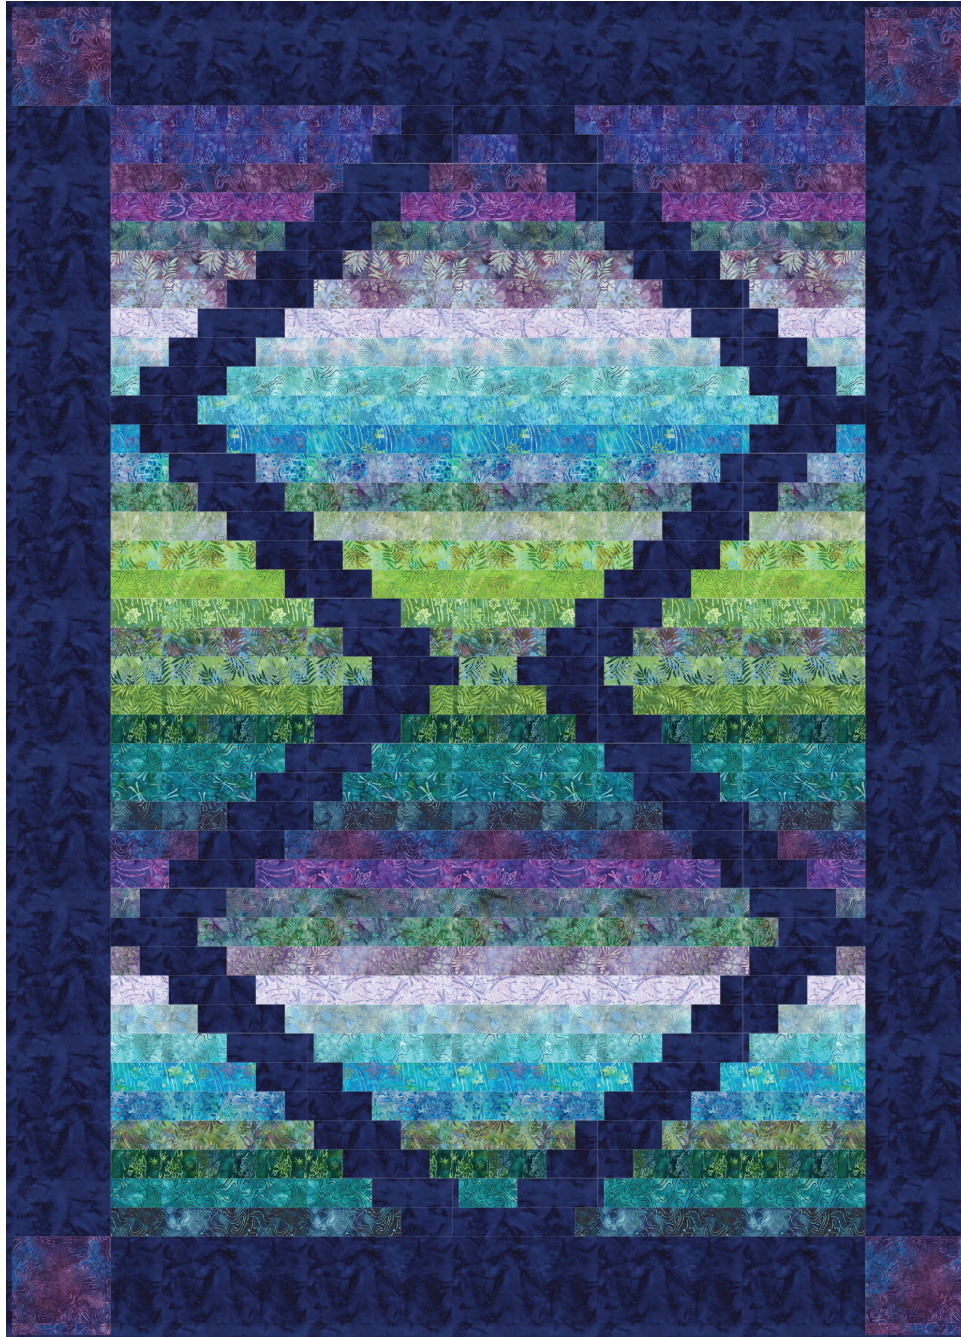

Serenity Lake

by **Lynn**
STUDIOS

DESIGNER
PATTERN

Pattern available for purchase
from mountainpeekcreations.com

Project Name: **Sands of Time**
Dimensions: **66 1/2" x 91 1/2"**
Designed by Mountainpeek Creations

Precut Friendly

The Sands of Time quilt can be made using one Roll Up - just add background, corner stones, borders and binding!

PRO13413