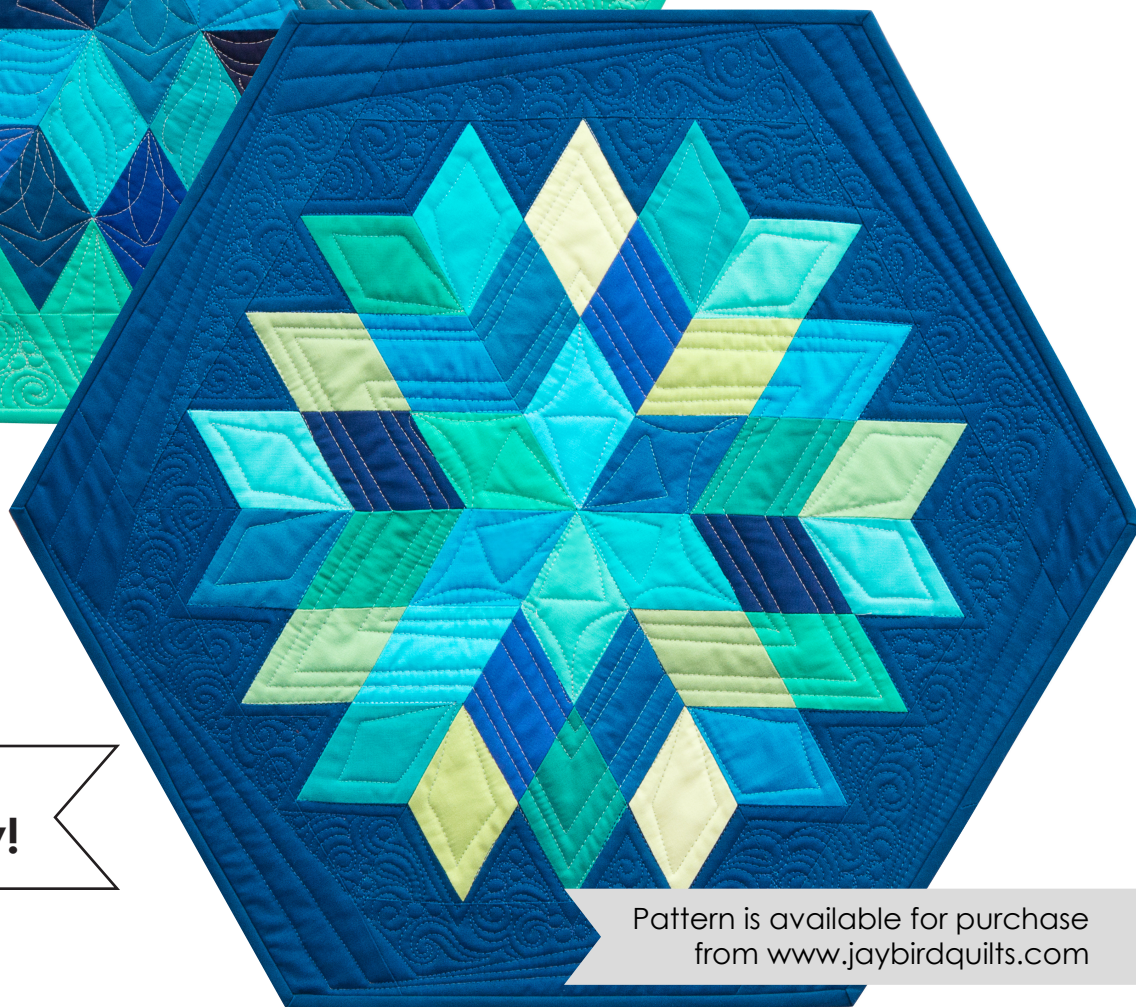

# Rock Candy

Designed by Jaybird Quilts

20 -1/2" x 23"

Charm  
Friendly!

Pattern is available for purchase  
from [www.jaybirdquilts.com](http://www.jaybirdquilts.com)

featuring

**KONA**<sup>®</sup>  
cotton solids  
**30<sup>TH</sup>**  
1984  
2014  
ANNIVERSARY