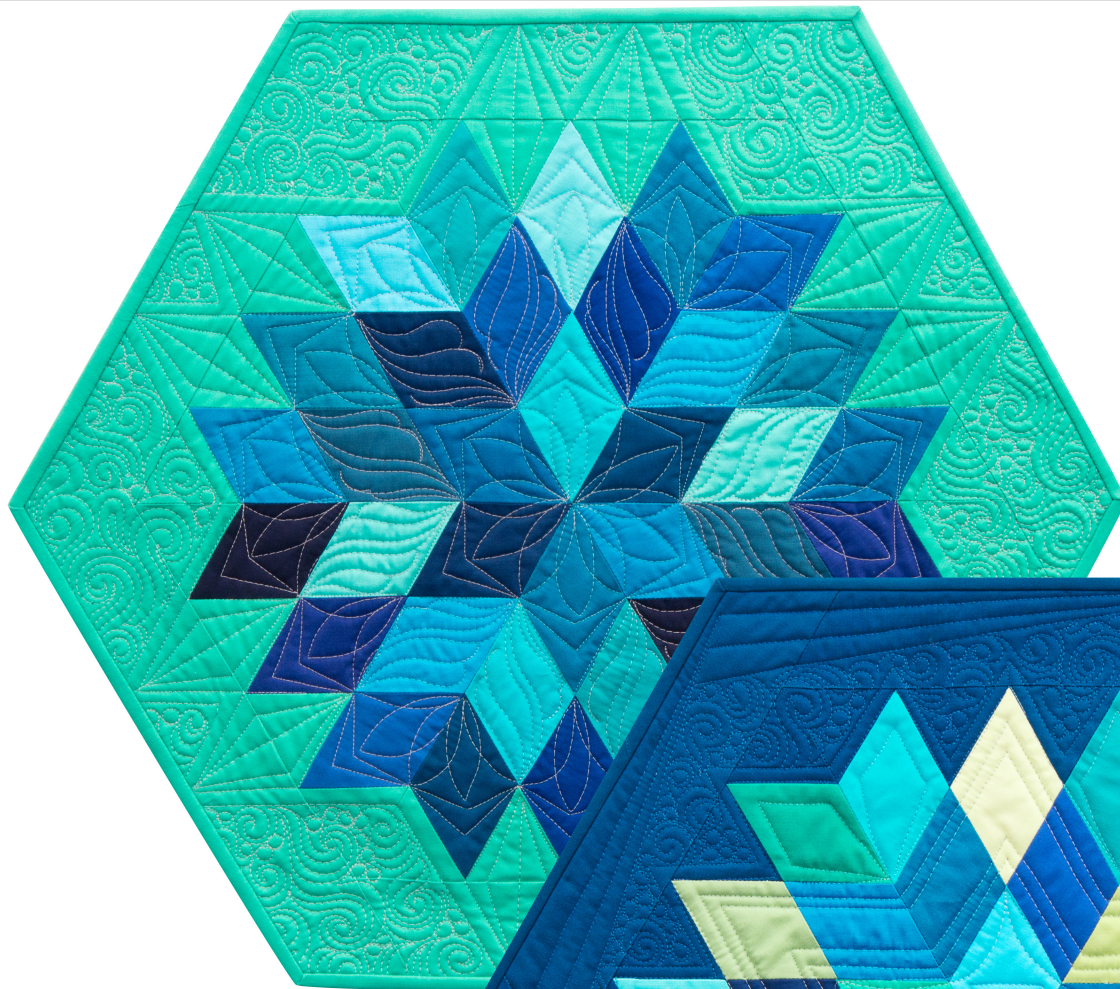

# Rock Candy

Designed by Jaybird Quilts

20 -1/2" x 23"

Charm  
Friendly!

Pattern is available for purchase  
from [www.jaybirdquilts.com](http://www.jaybirdquilts.com)

featuring

**KONA**<sup>®</sup>  
cotton solids  
**30<sup>TH</sup>**  
1984  
2014  
ANNIVERSARY