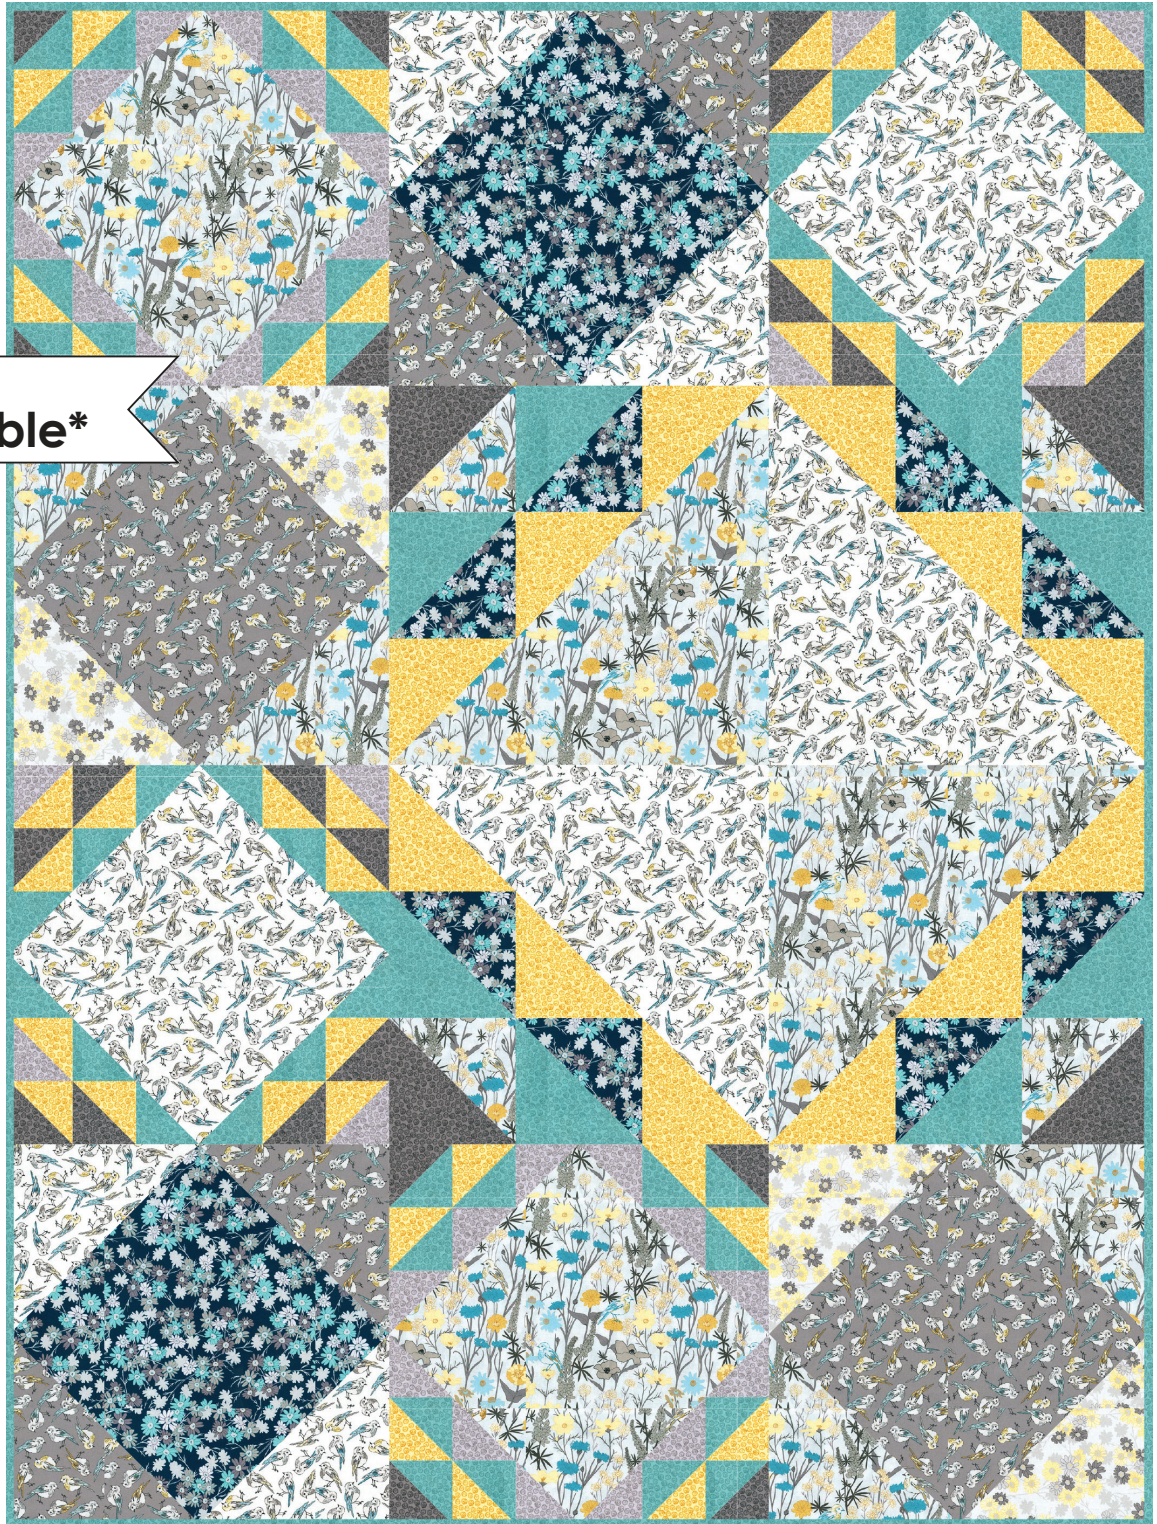

Only available as a kit. No running yardage available.

Quilt Name: Robin
Dimensions: 54" x 72"
Designed by Valori Wells

Kit Available*

*Only available as a kit. No running yardage available.