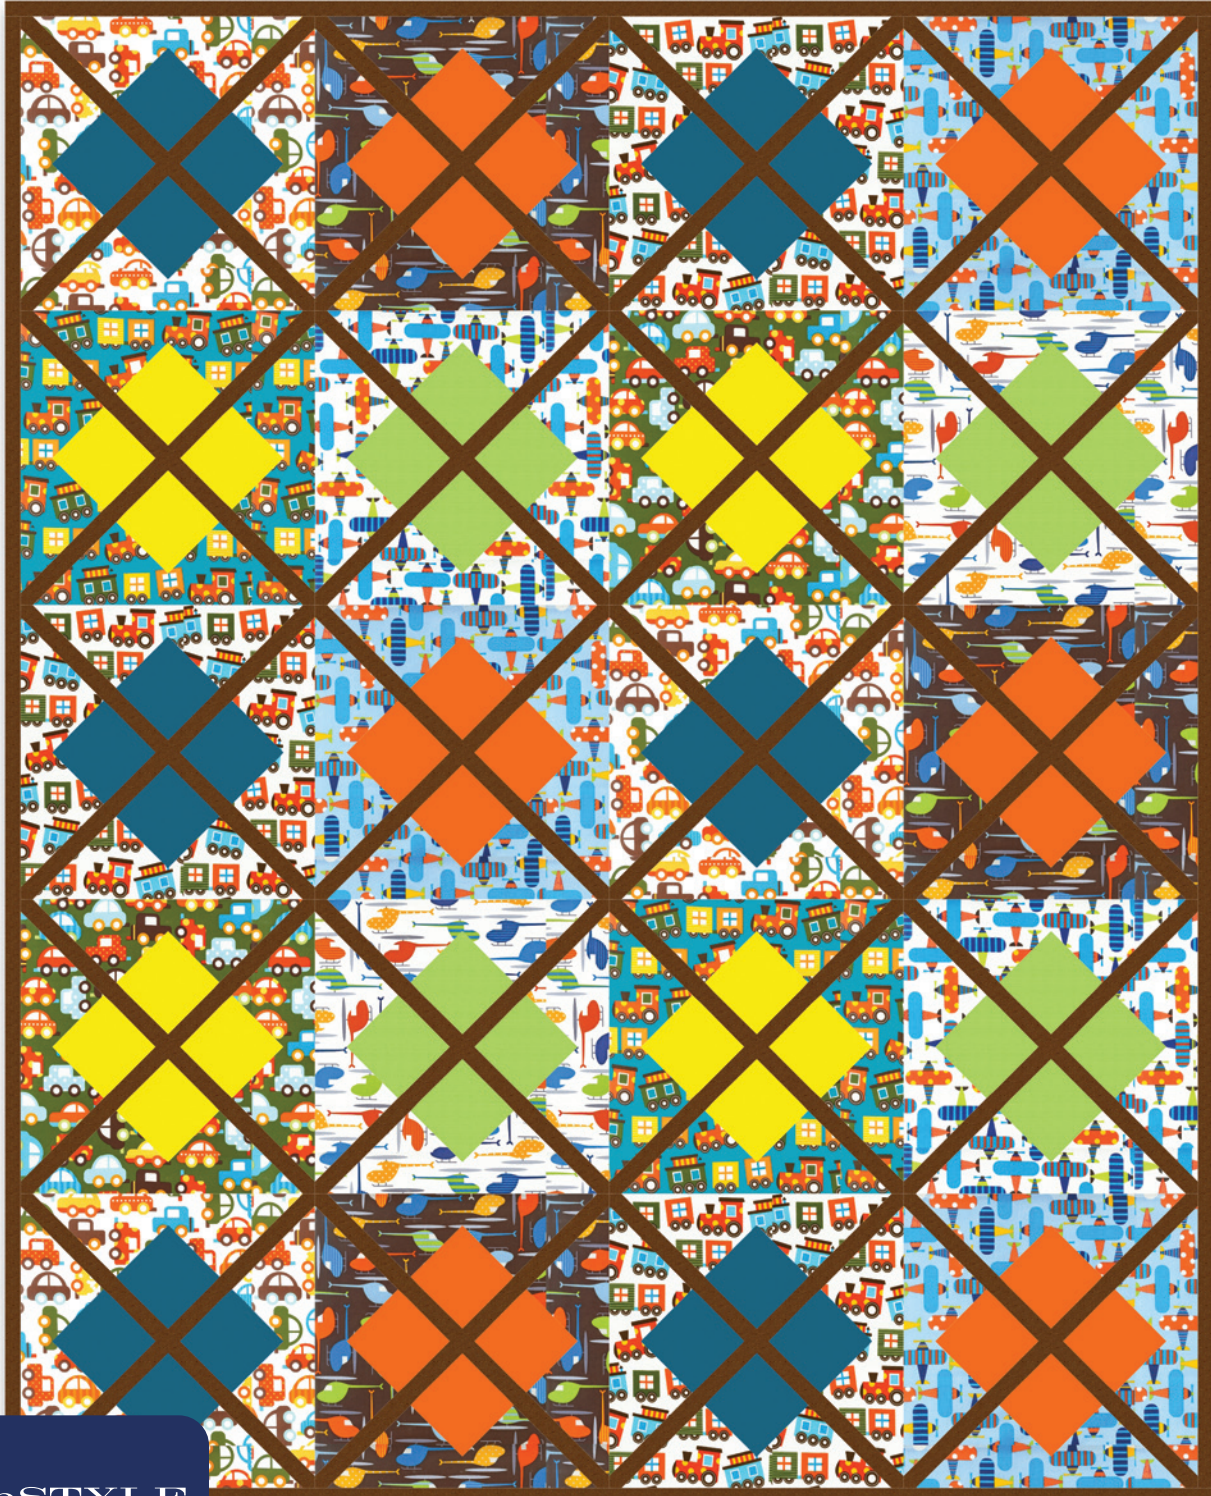

Plaid Parade

designed by Julie Herman of Jaybird Quilts

featuring
Ready, Set, Go! by Ann Kelle

58" x 72"

ROBERT KAUFMAN
F A B R I C S
www.robertkaufman.com

Pattern is available to purchase directly from
Jaybird Quilts, www.jaybirdquilts.com