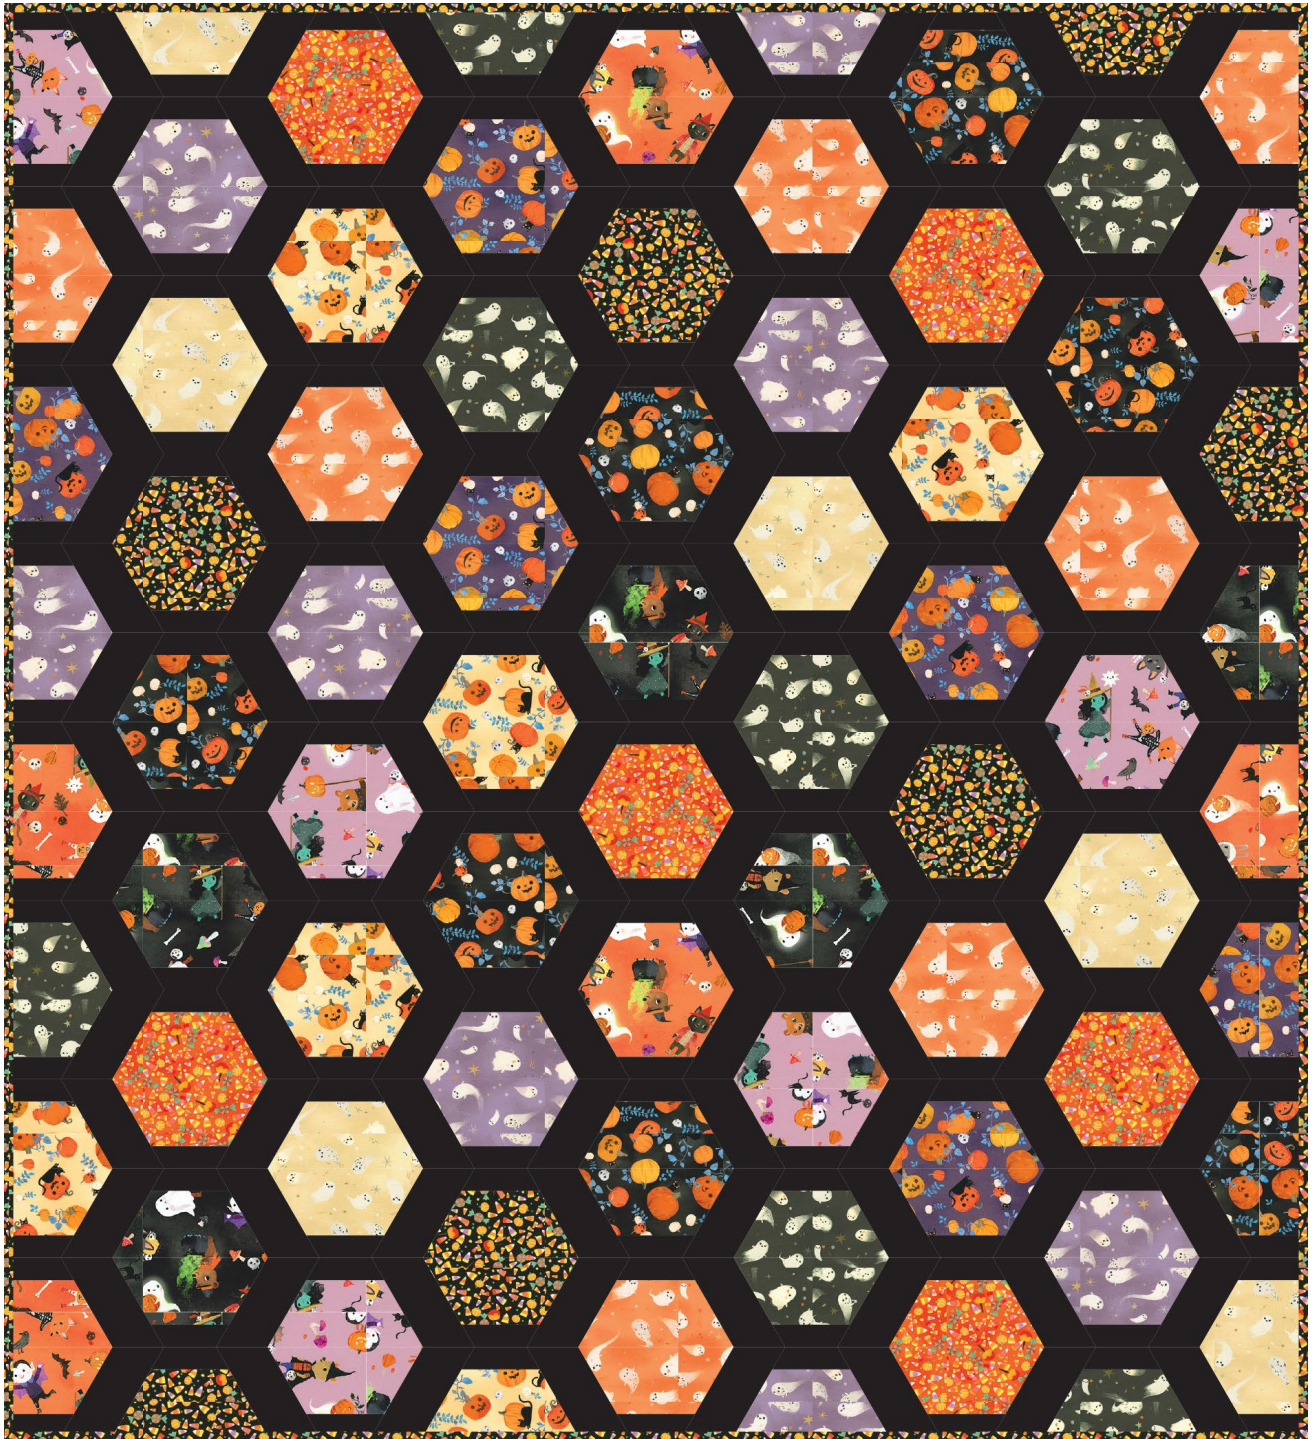

# Pumpkin Pals

Pattern available for purchase  
from [quiltyloveshop.com](http://quiltyloveshop.com)

Project Name: **Hexie Framed**  
Dimensions: **57" x 64"**  
Designed by Quilty Love

PRO15500