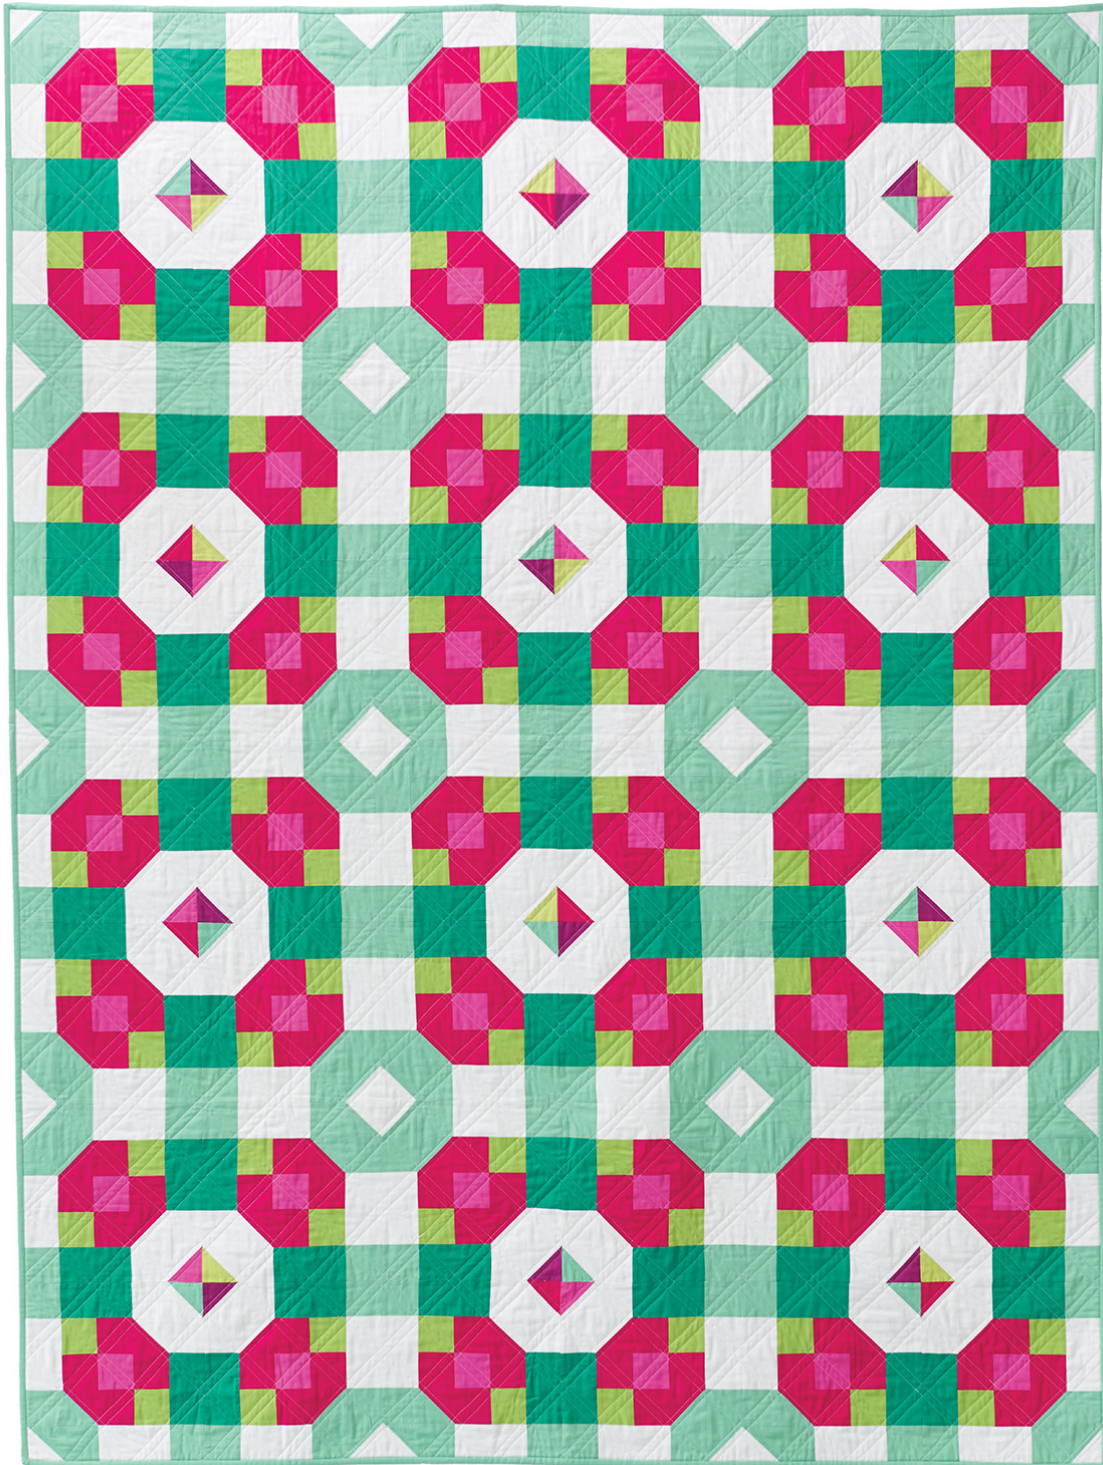

Picnic Plaid

designed by Freshly Pieced

featuring

KONA[®]
cotton solids
30TH
1984
2014
ANNIVERSARY

60" x 80"

Pattern is available for purchase
from www.freshlypieced.com

ROBERT KAUFMAN
F A B R I C S