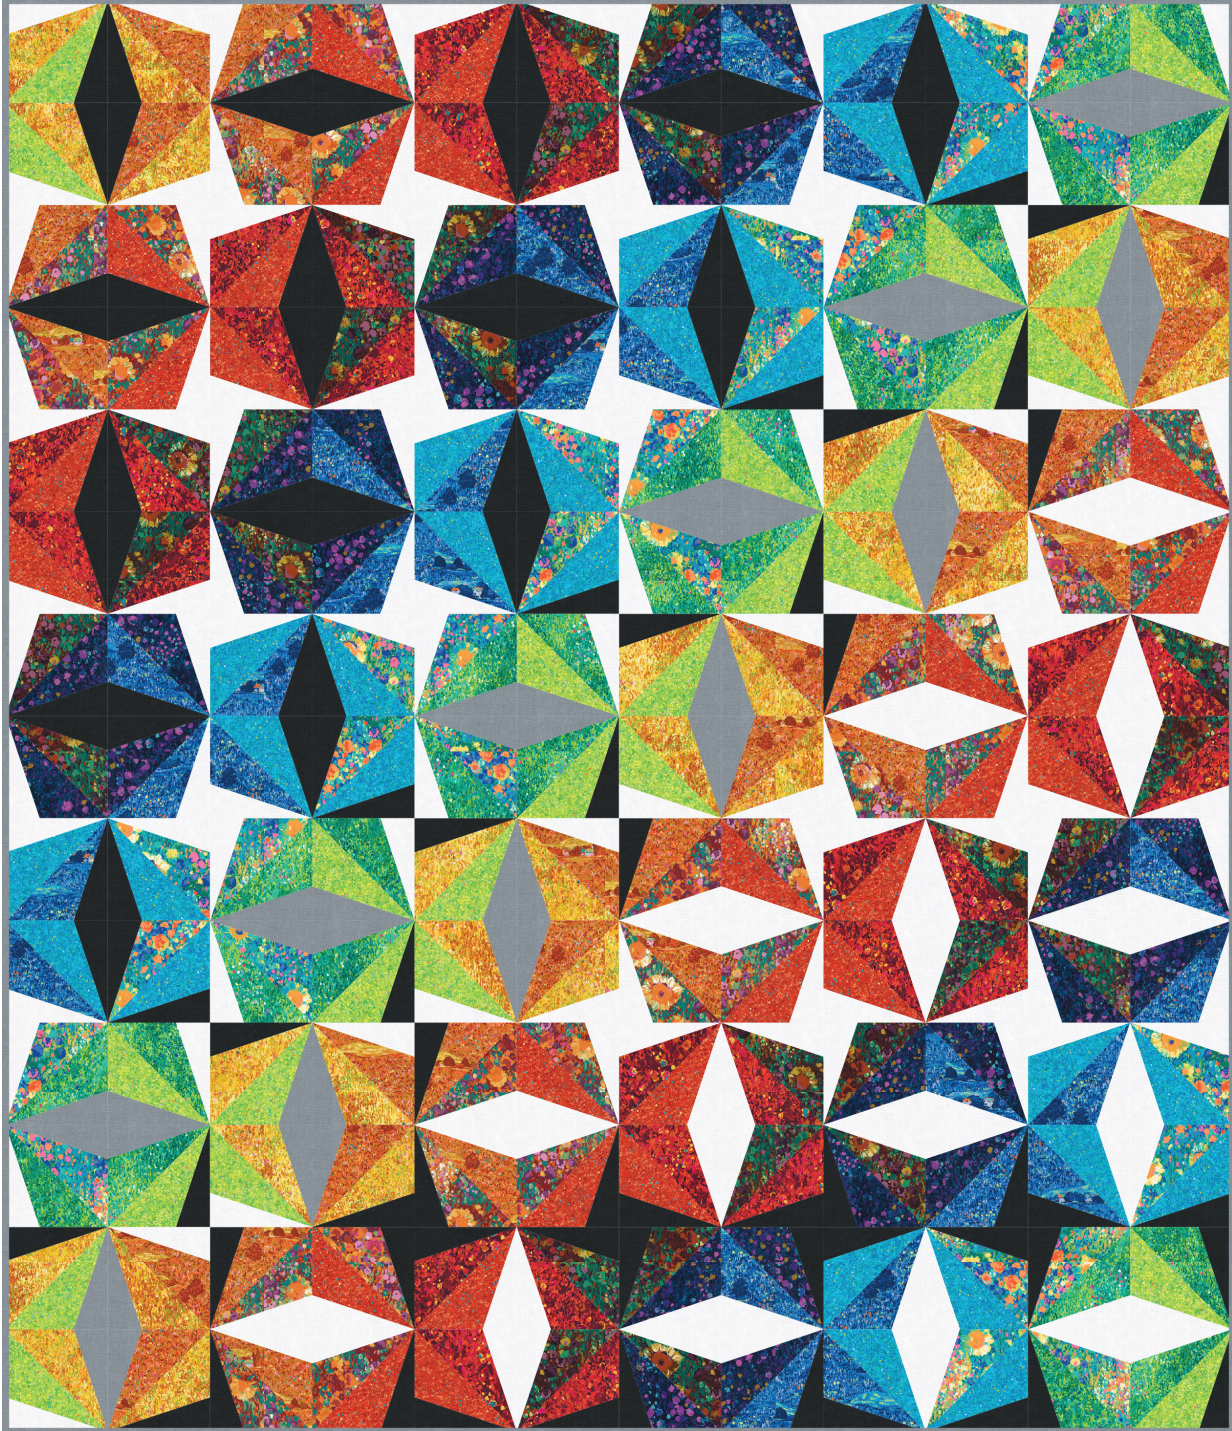

Pattern available for purchase
from colourwerx.com

Project Name: **Prismatic!**
Dimensions: **72" x 84"**
Designed by Colourwerx

PRO13391