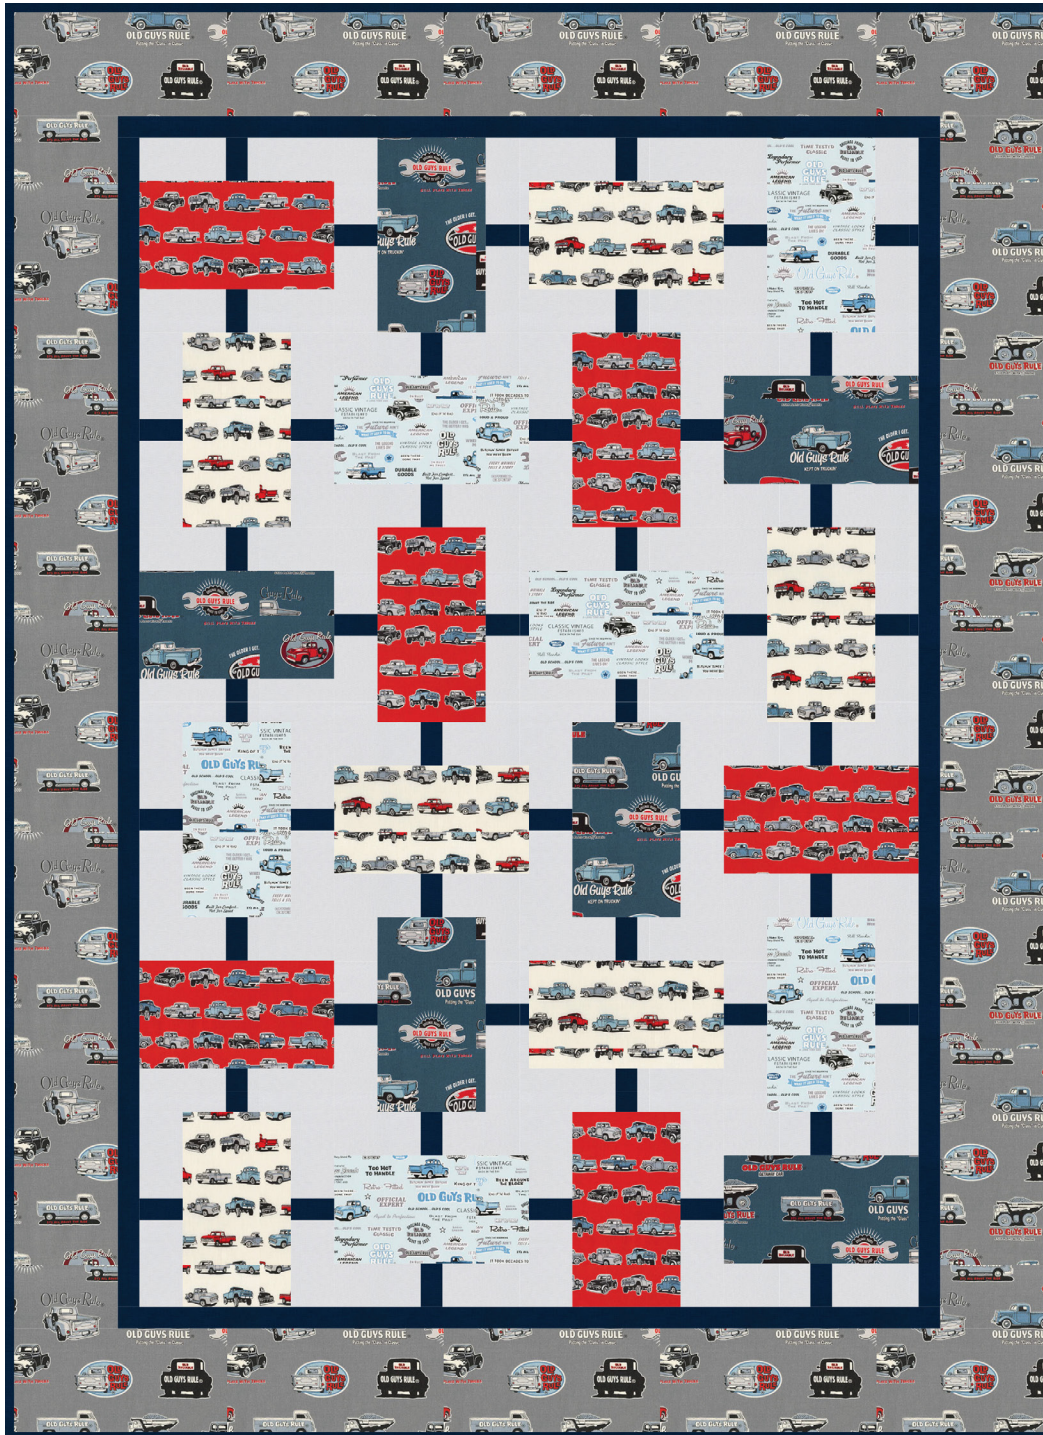

Pattern available for purchase
from mountainpeekcreations.com

Project Name: **Pegs**
Dimensions: **48 1/2" x 66 1/2"**
Designed by Mountainpeek Creations

PRO12977