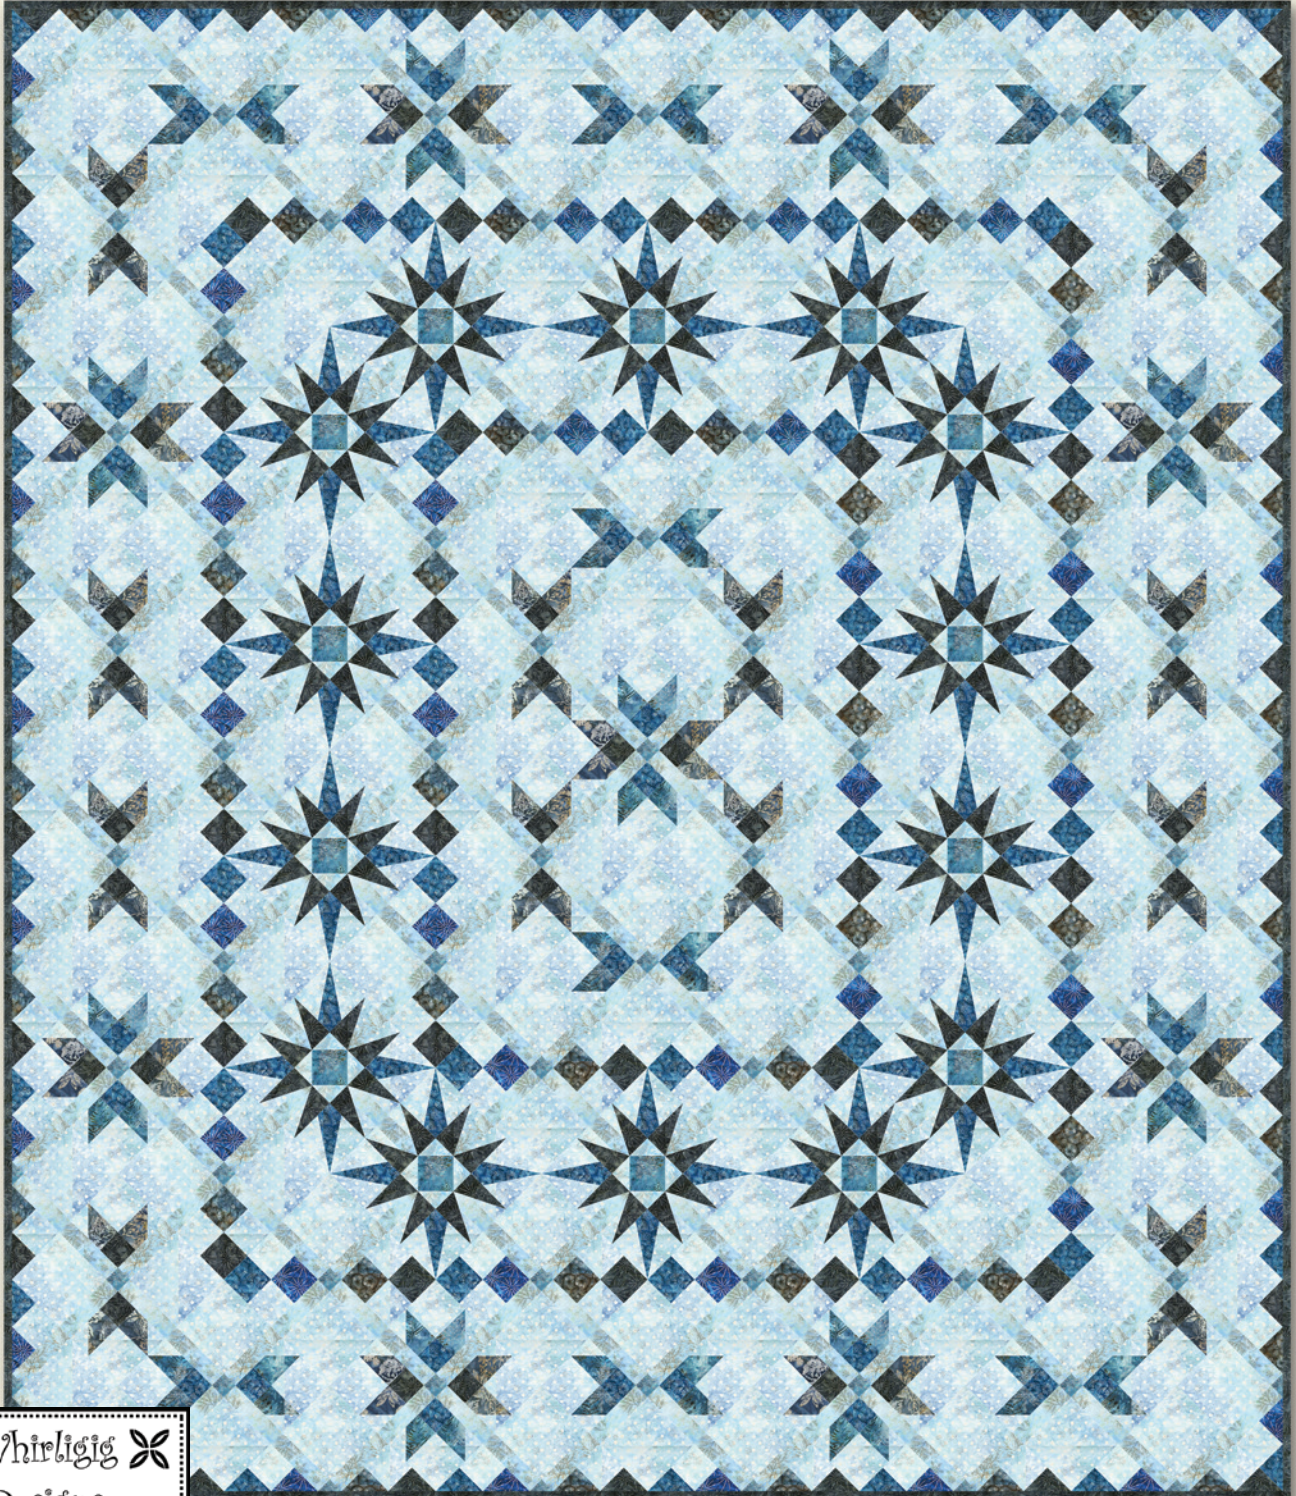

# Coronado

Evening colorstory  
designed by Chris Hoover of Whirligig Designs

featuring  
**Northwoods**  
by **Lynn**

77" x 90"

**ROBERTKAUFMAN**  
F A B R I C S  
[www.robertkaufman.com](http://www.robertkaufman.com)

# Coronado

Forest colorstory  
designed by Chris Hoover of Whirligig Designs

featuring  
**Northwoods**  
by **Lynn**

77" x 90"

**ROBERTKAUFMAN**  
F A B R I C S  
[www.robertkaufman.com](http://www.robertkaufman.com)