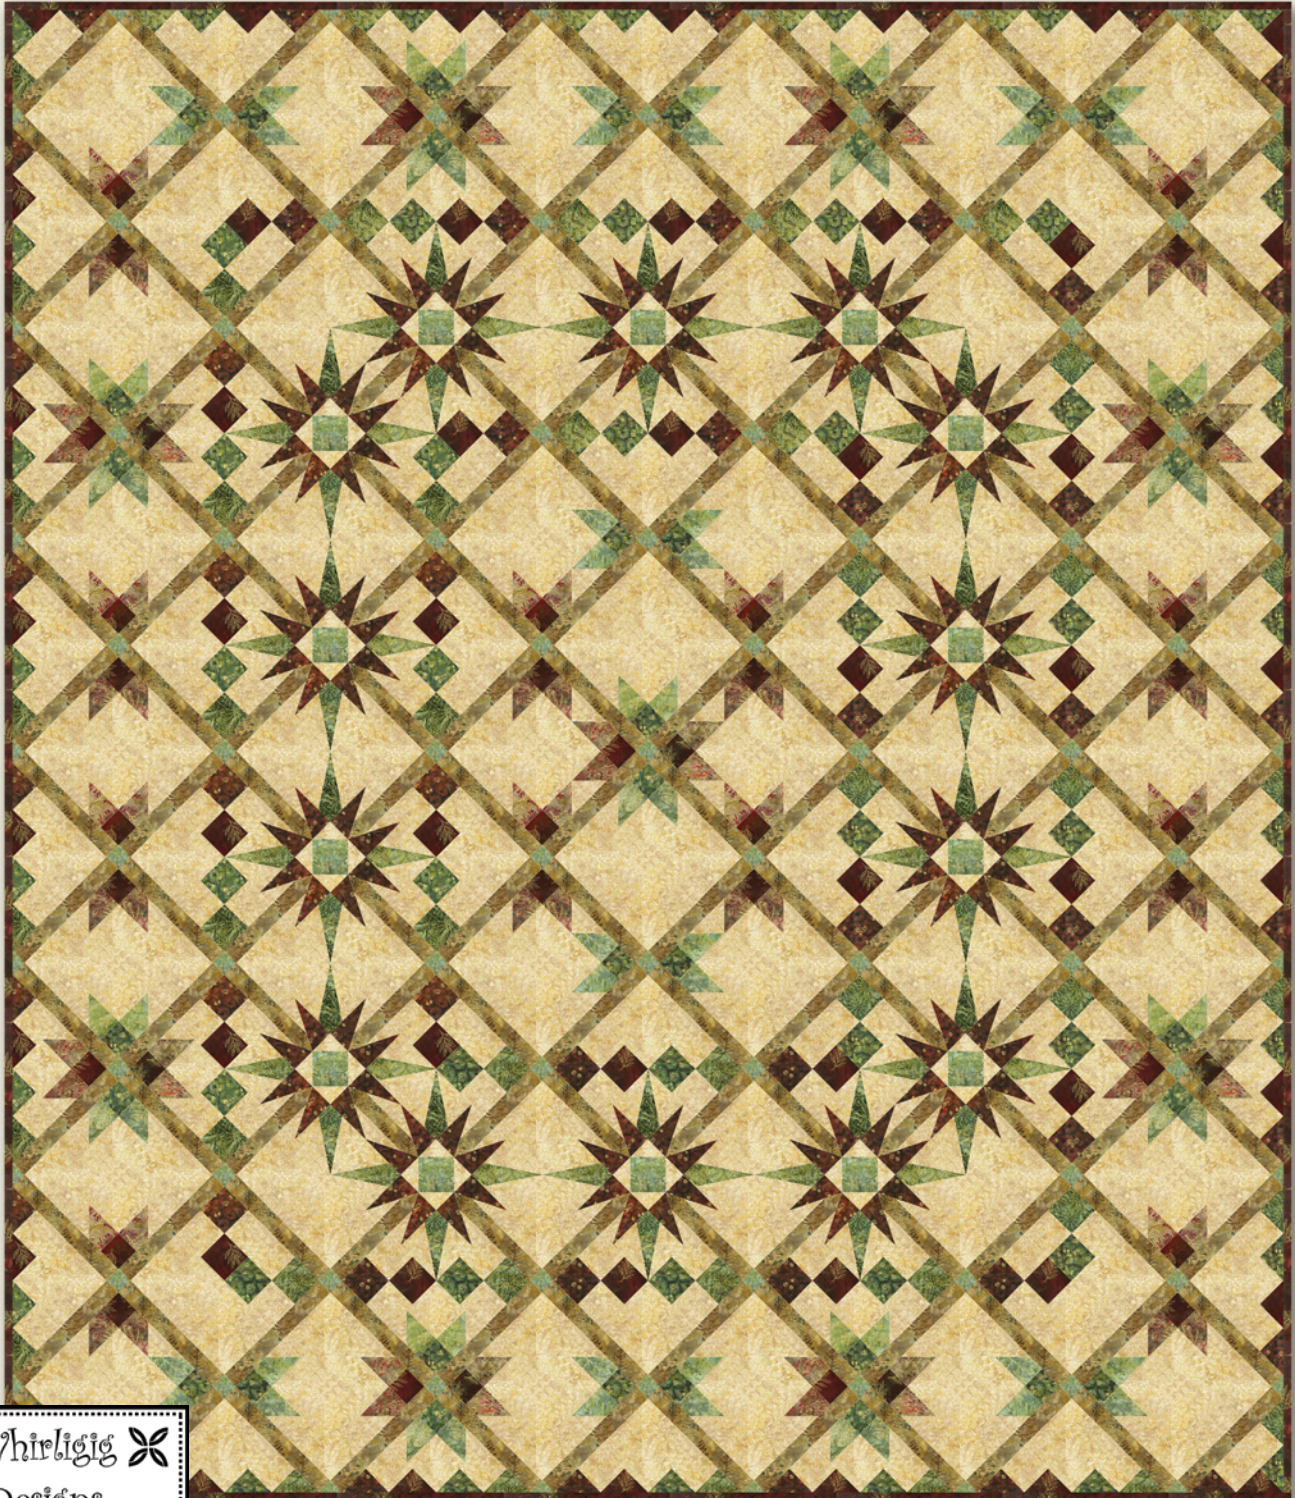

# Coronado

Evening colorstory  
designed by Chris Hoover of Whirligig Designs

featuring  
**Northwoods**  
by **Lynn**

77" x 90"

**ROBERTKAUFMAN**  
F A B R I C S  
[www.robertkaufman.com](http://www.robertkaufman.com)

# Coronado

Forest colorstory  
designed by Chris Hoover of Whirligig Designs

featuring  
**Northwoods**  
by **Lynn**

77" x 90"

**ROBERTKAUFMAN**  
F A B R I C S  
[www.robertkaufman.com](http://www.robertkaufman.com)