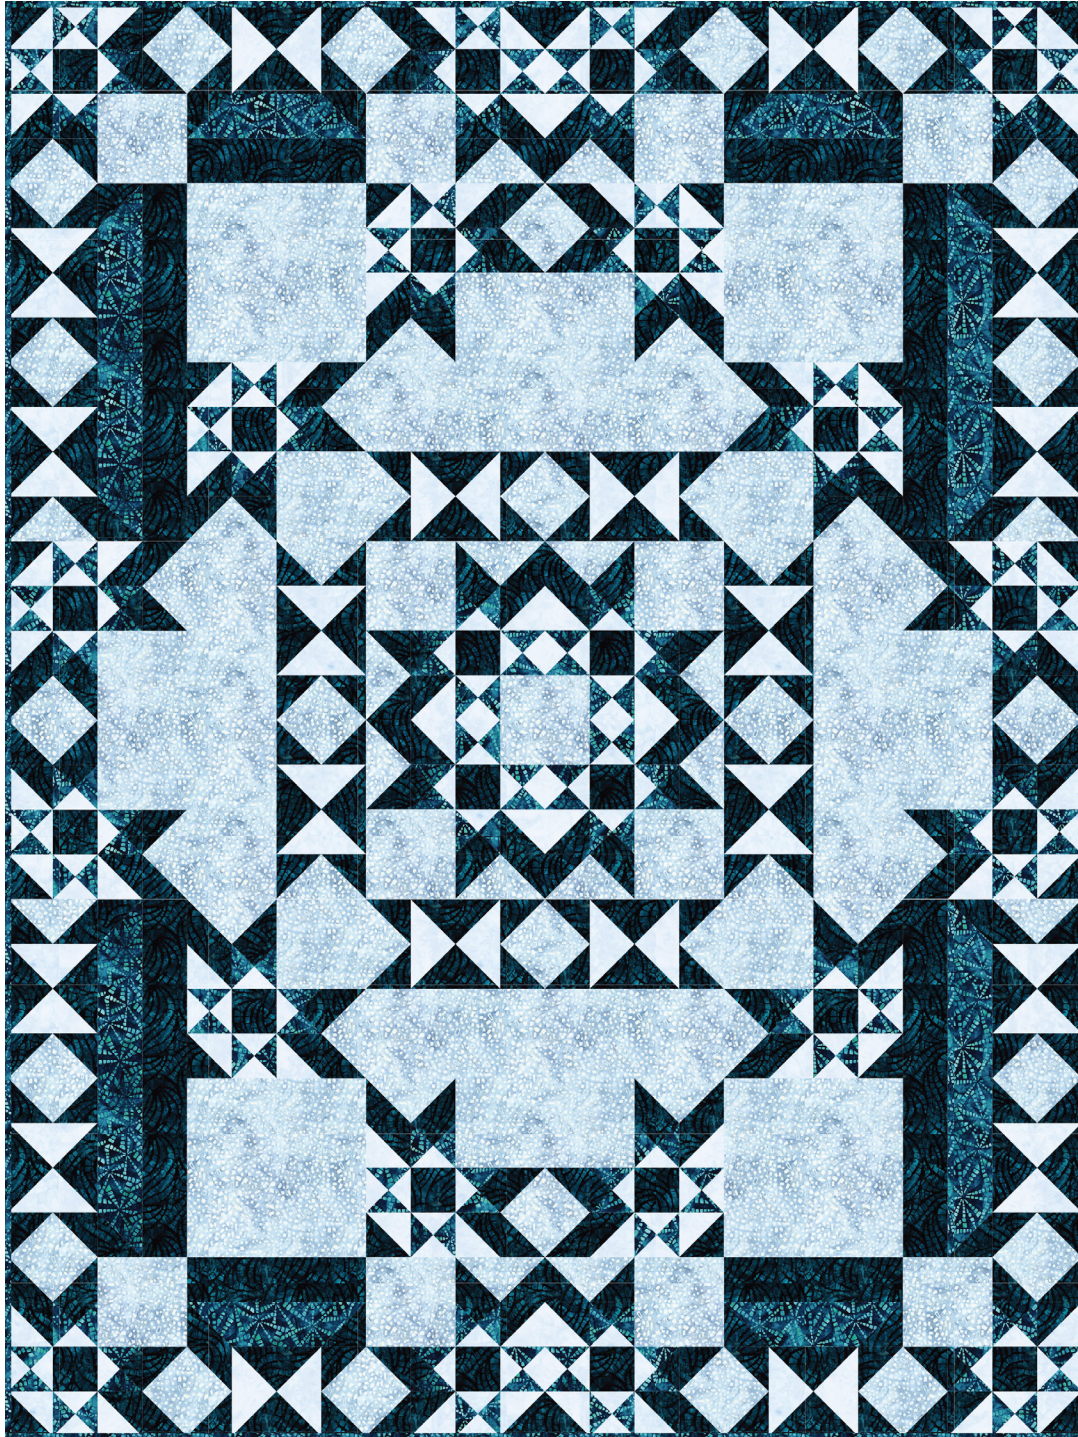

NATURAL FORMATIONS

Pattern available for purchase
from antlerquilt.com

Project Name: **Sunrise**
Dimensions: **72" x 96"**
Designed by Antler Quilt Design
Rain

PRO13026