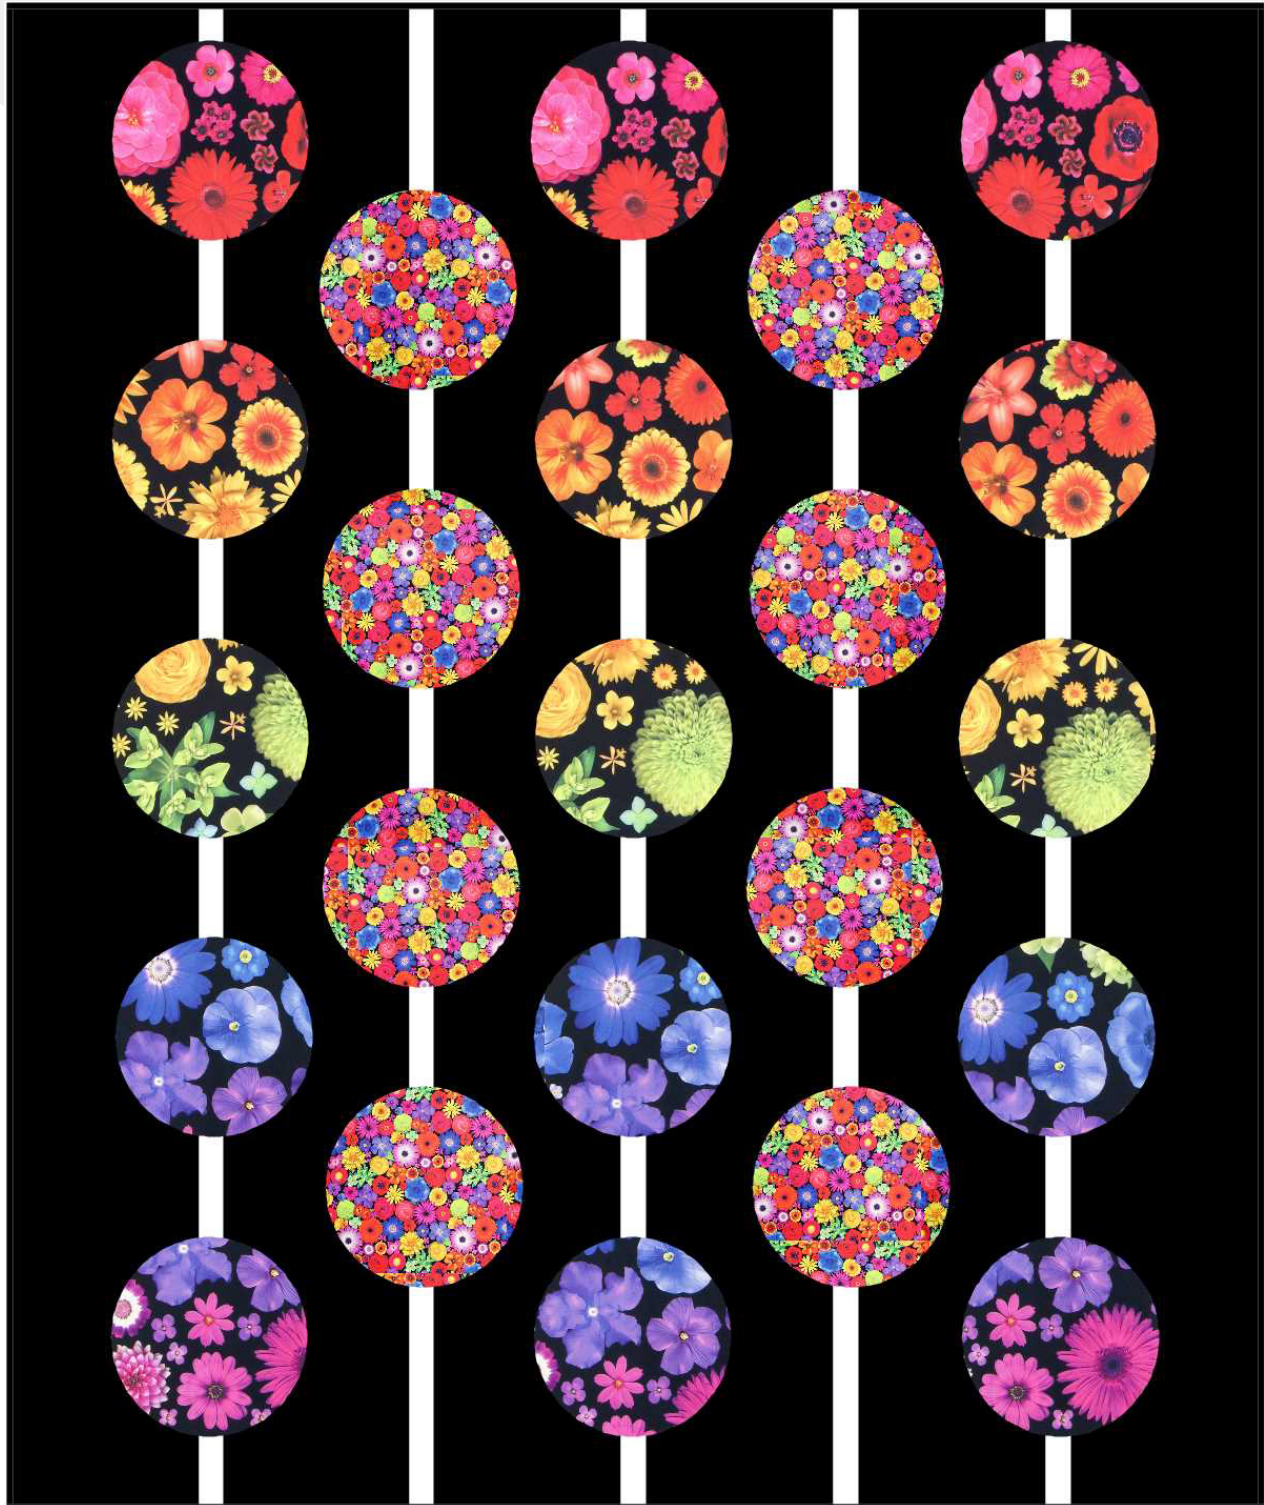

# Millefiore

designed by Jessica JE Smith of  
The Quilt and Needle

featuring

# BLOOMINESCENT

\*This quilt is a digital rendering. Actual fabric placement will vary.

50" x 60"

**ROBERTKAUFMAN**  
F A B R I C S  
www.robertkaufman.com

Pattern can be purchased directly from  
Quilt Woman, [www.quiltwoman.com](http://www.quiltwoman.com)