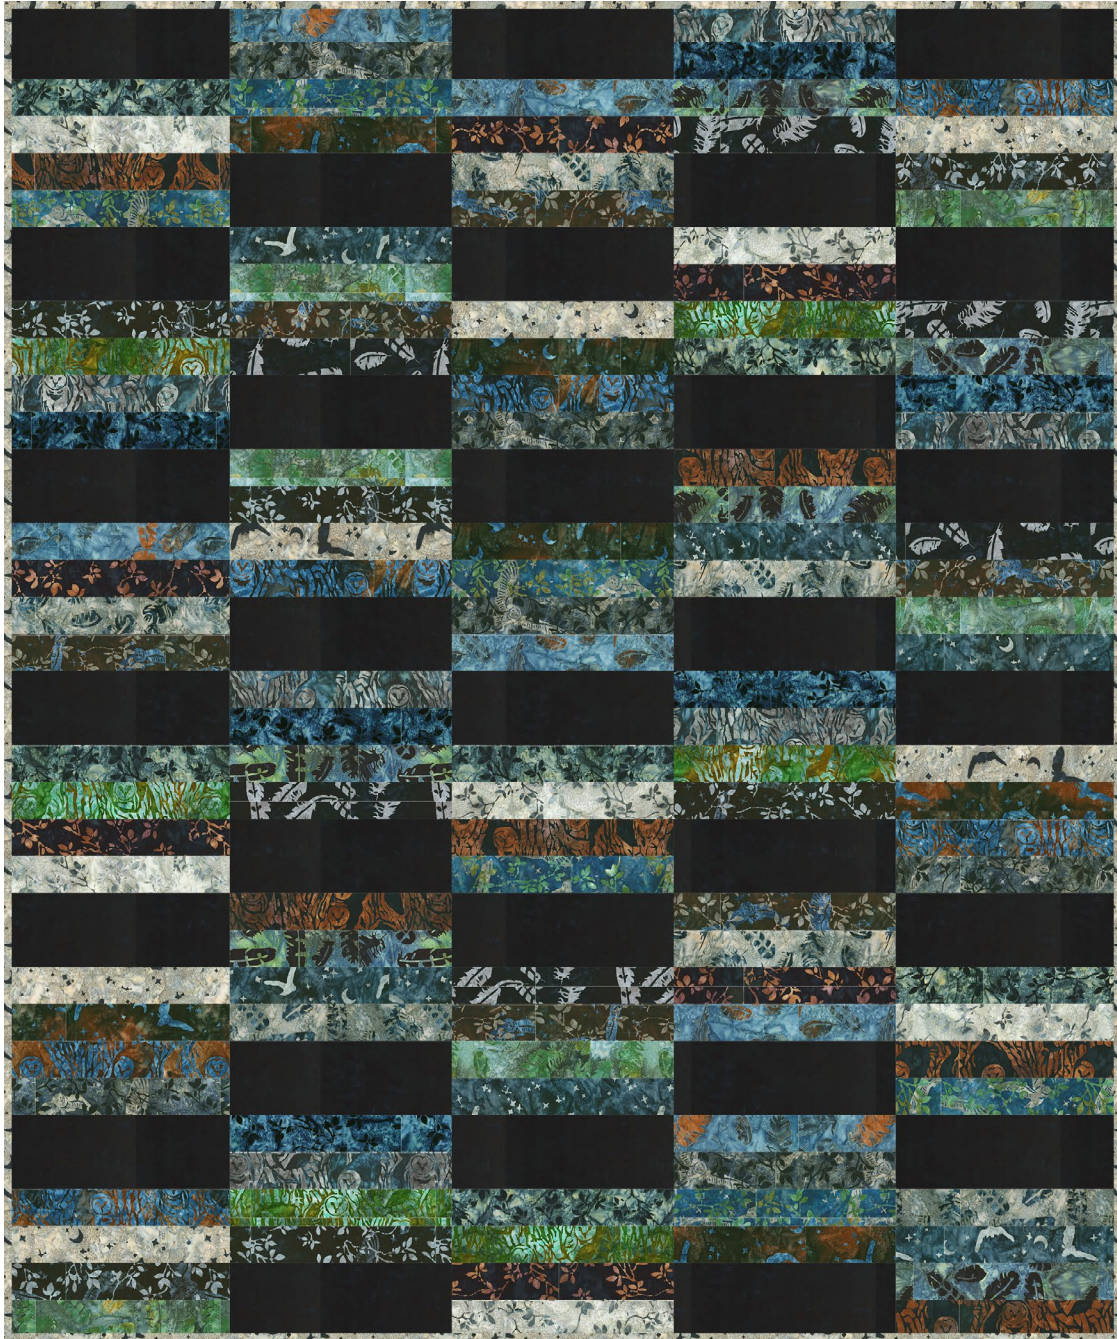

Pattern available for purchase
from kitchentablequilting.com

Project Name: **The Hannah Quilt**
Dimensions: **60" x 72"**
Designed by Kitchen Table Quilting

Precut Friendly

The Hannah Quilt can be made with one Roll Up - just add background & binding!