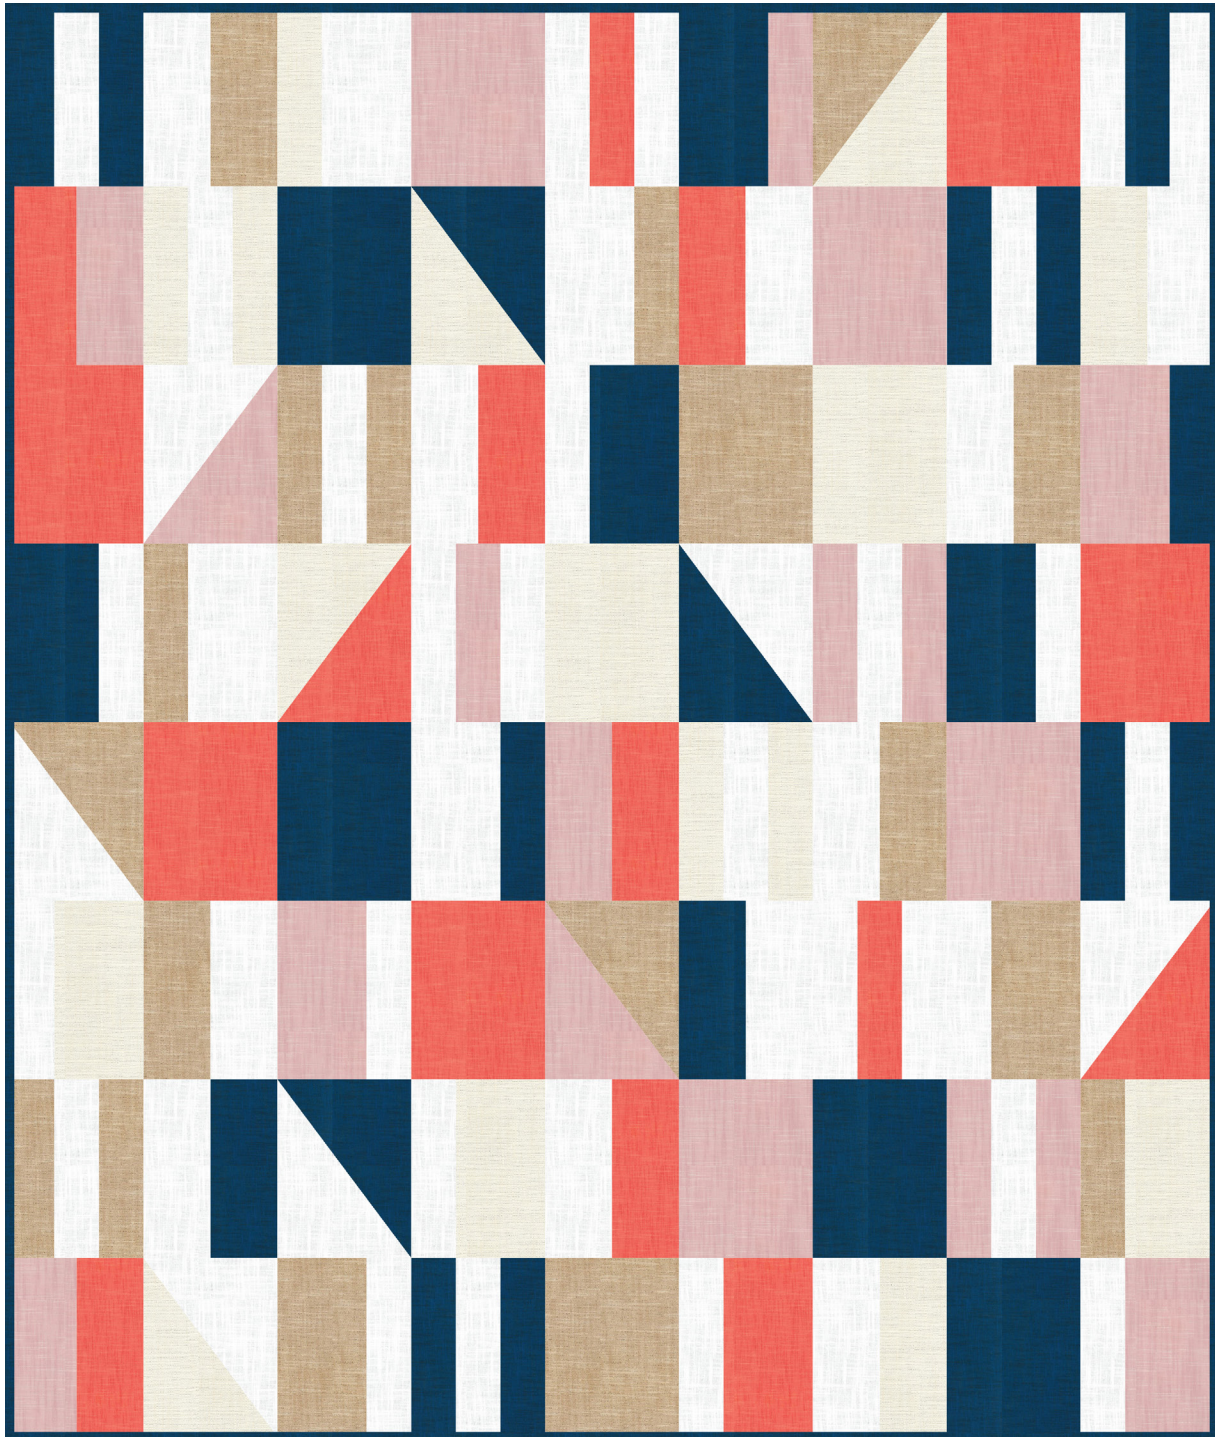

Pattern available for purchase
from thencamejune.com

Project Name: **Sidewalk Chalk Quilt**
Dimensions: **54" x 64"**
Designed by Then Came June

PRO12967