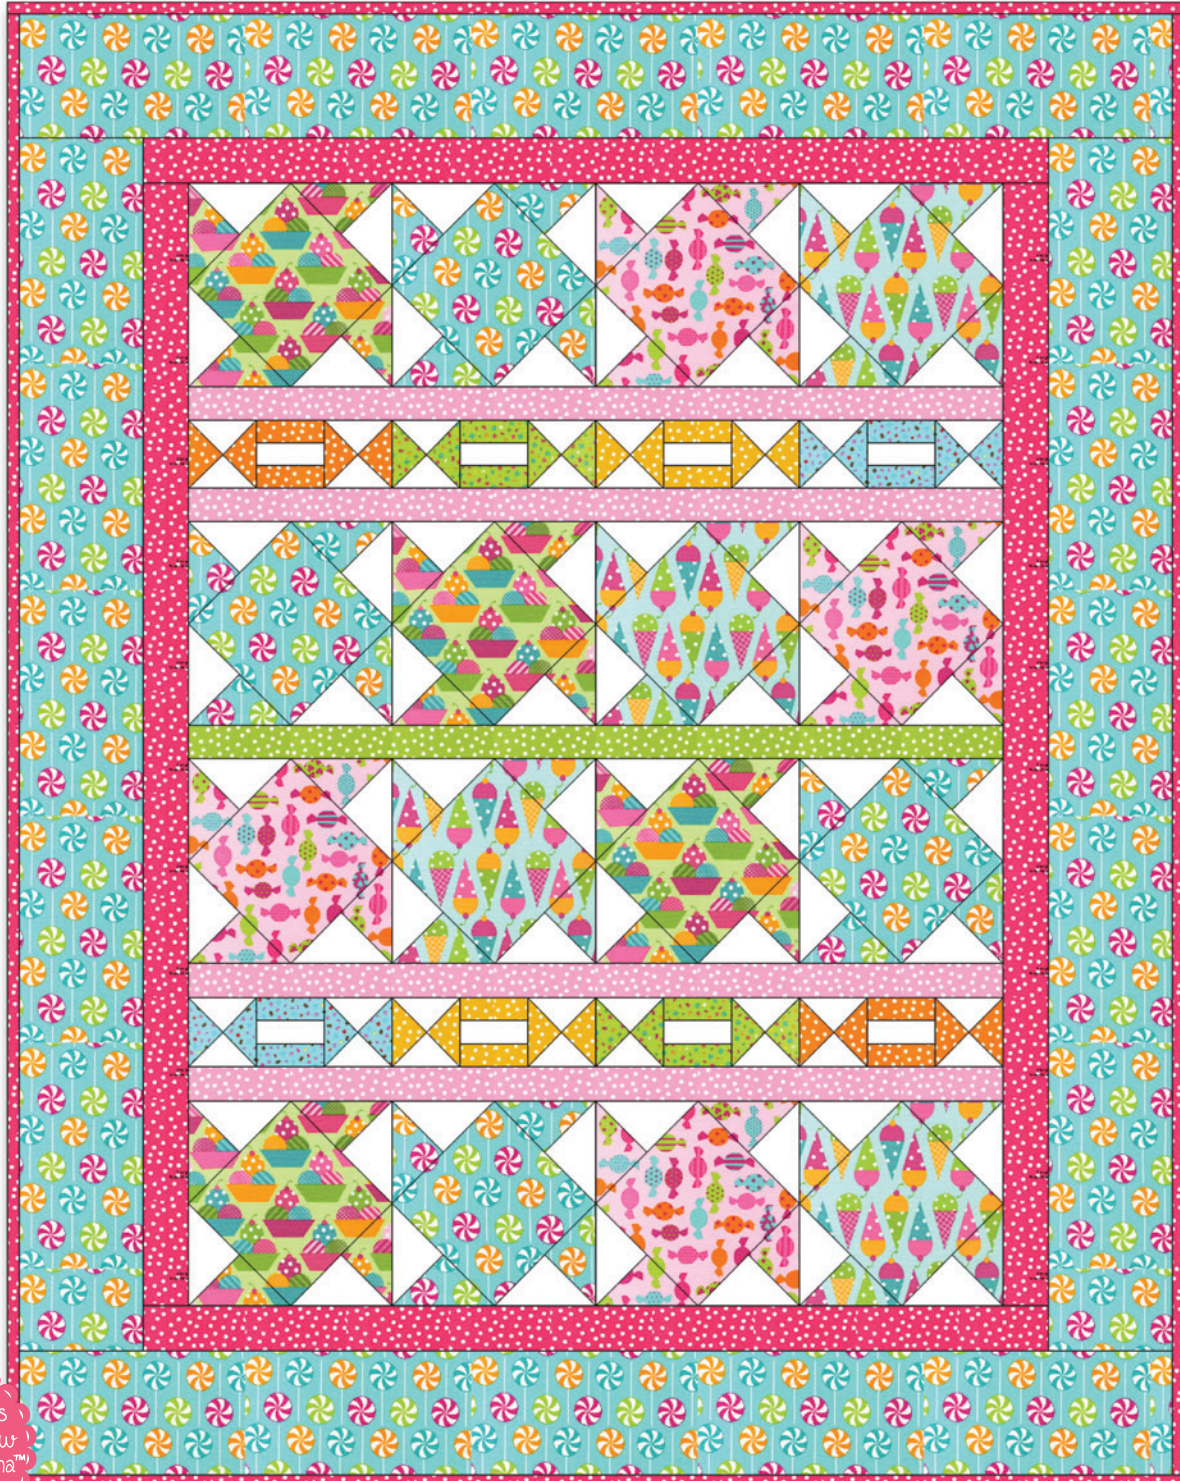

Lollipop Shoppe

Aqua colorstory
designed by Kimberly Jolly of It's Sew Emma patterns

featuring
Dessert Party
by Ann Kelle

*This quilt is a digital mock-up.
Exact fabric placement and actual colors may vary slightly.

51-1/2" x 65"

ROBERTKAUFMAN
F A B R I C S
www.robertkaufman.com

Pattern is available to purchase
directly from It's Sew Emma Patterns
www.itssewemma.com / p. 866.826.2069

Lollipop Shoppe

Chocolate colorstory
designed by Kimberly Jolly of It's Sew Emma patterns

featuring
Dessert Party
by Ann Kelle

51-1/2" x 65"

*This quilt is a digital mock-up.
Exact fabric placement and actual colors may vary slightly.

ROBERT KAUFMAN
F A B R I C S
www.robertkaufman.com

Pattern is available to purchase
directly from It's Sew Emma Patterns
www.itssewemma.com / p. 866.826.2069