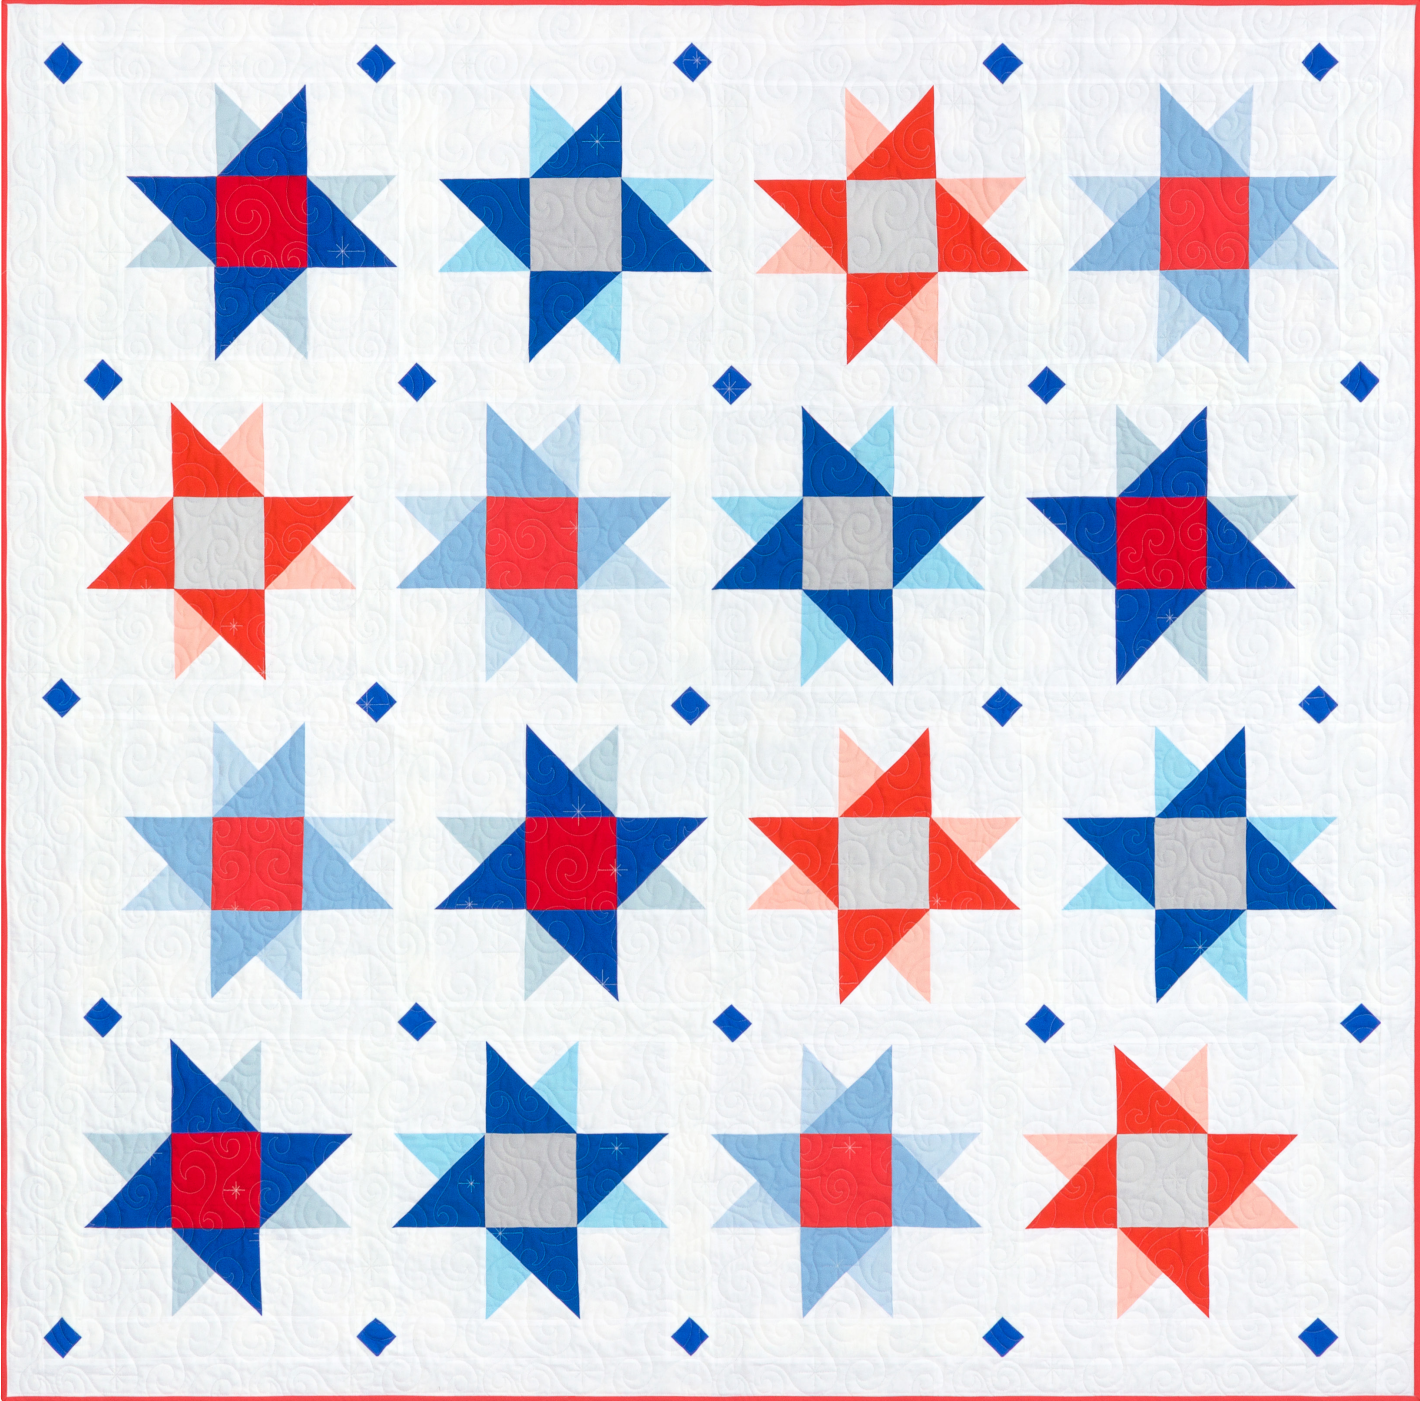

Pattern available for purchase
from thencamejune.com

Project Name: **The Modern Holiday Collection**
Starry Skies Quilt
Dimensions: **66" x 68"**
Designed by Then Came June and Pen + Paper
Patterns

PRO12434