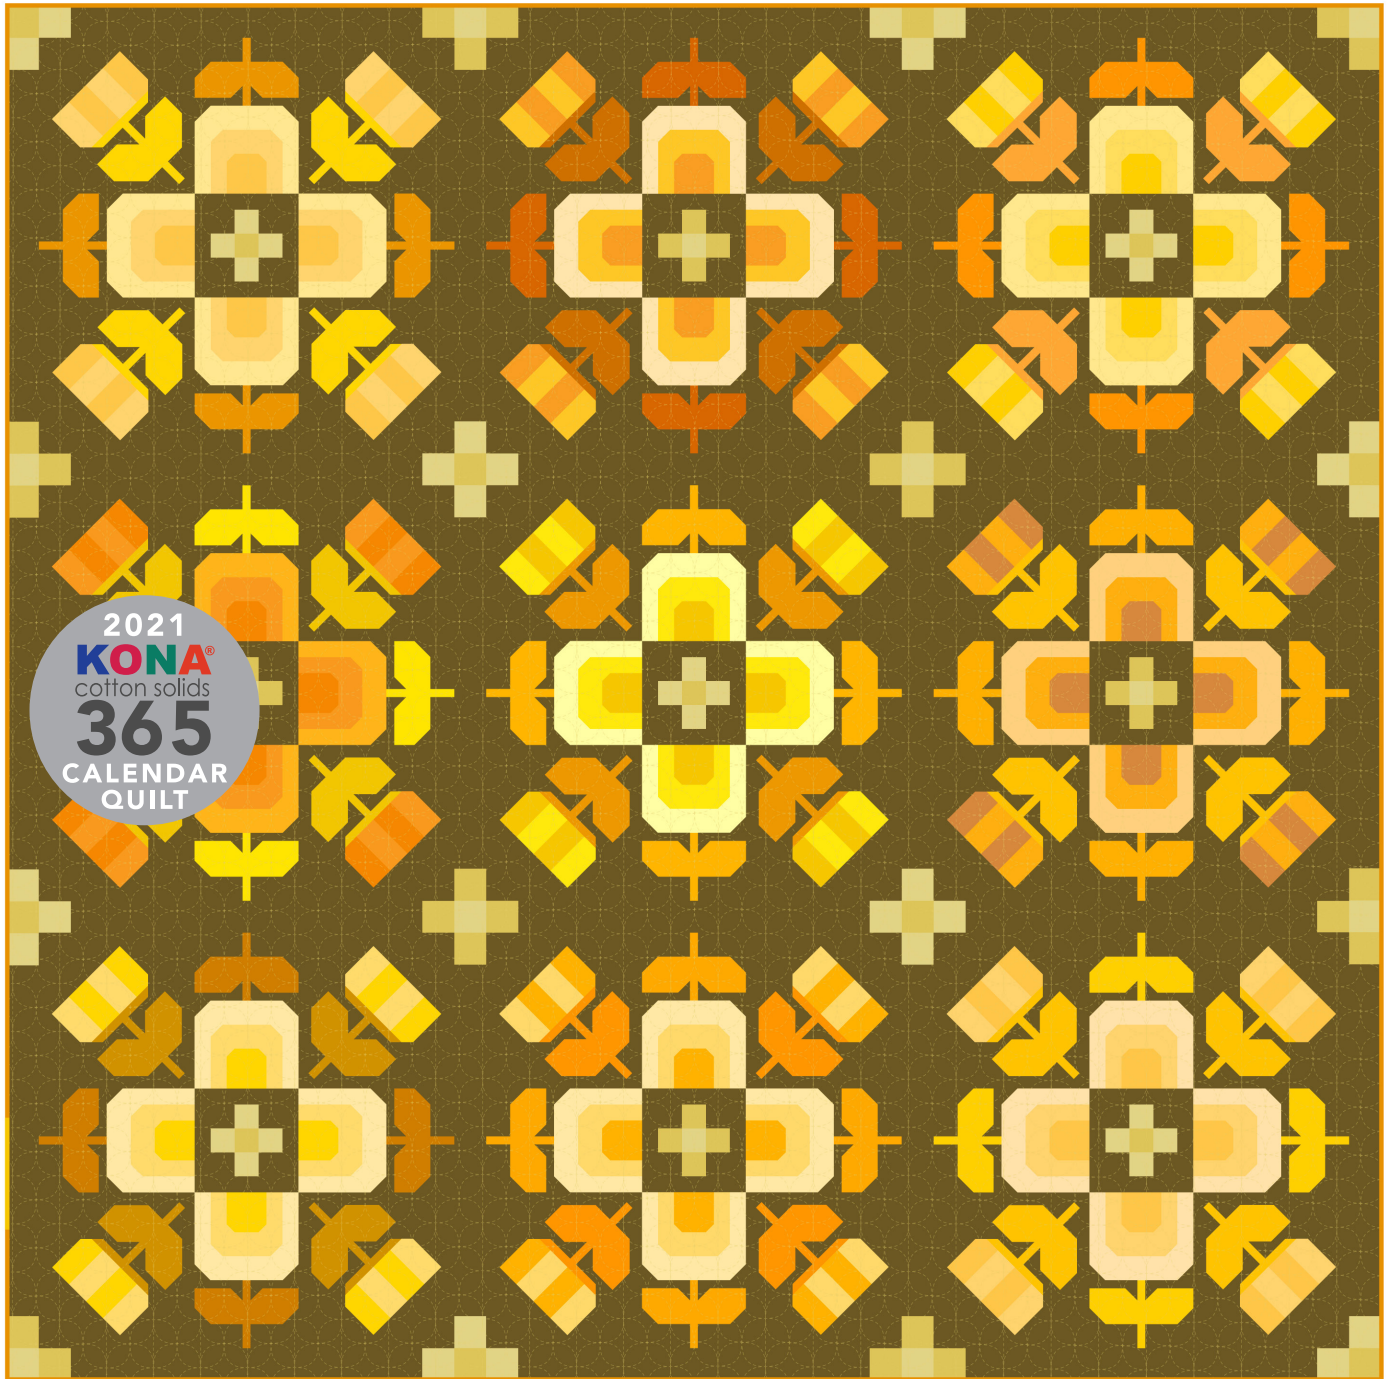

Pattern available for purchase  
from [elizabethhartman.com](http://elizabethhartman.com)

Project Name: **Casserole**  
Dimensions: **68" x 76"**  
Designed by Elizabeth Hartman

PRO13919