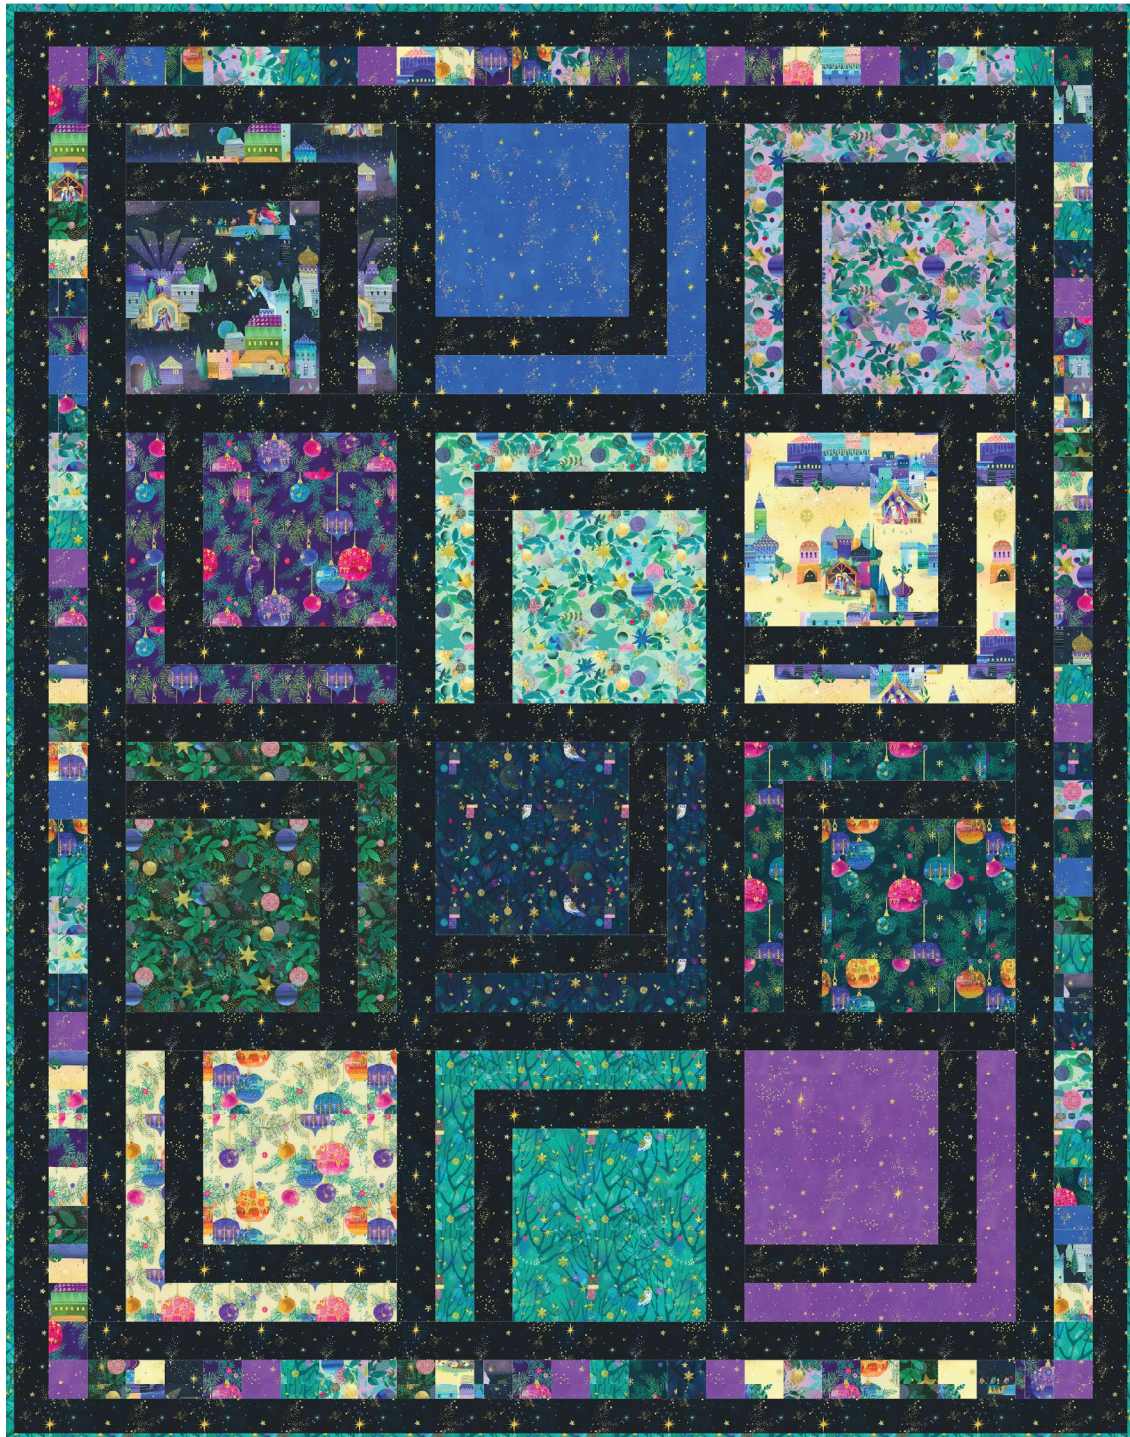

# Holy Night

DESIGNER  
PATTERN

Pattern available for purchase  
from [quiltingrenditions.com](http://quiltingrenditions.com)

Project Name: **Double Time**  
Dimensions: **58 1/2" x 74 1/2"**  
Designed by Quilting Renditions