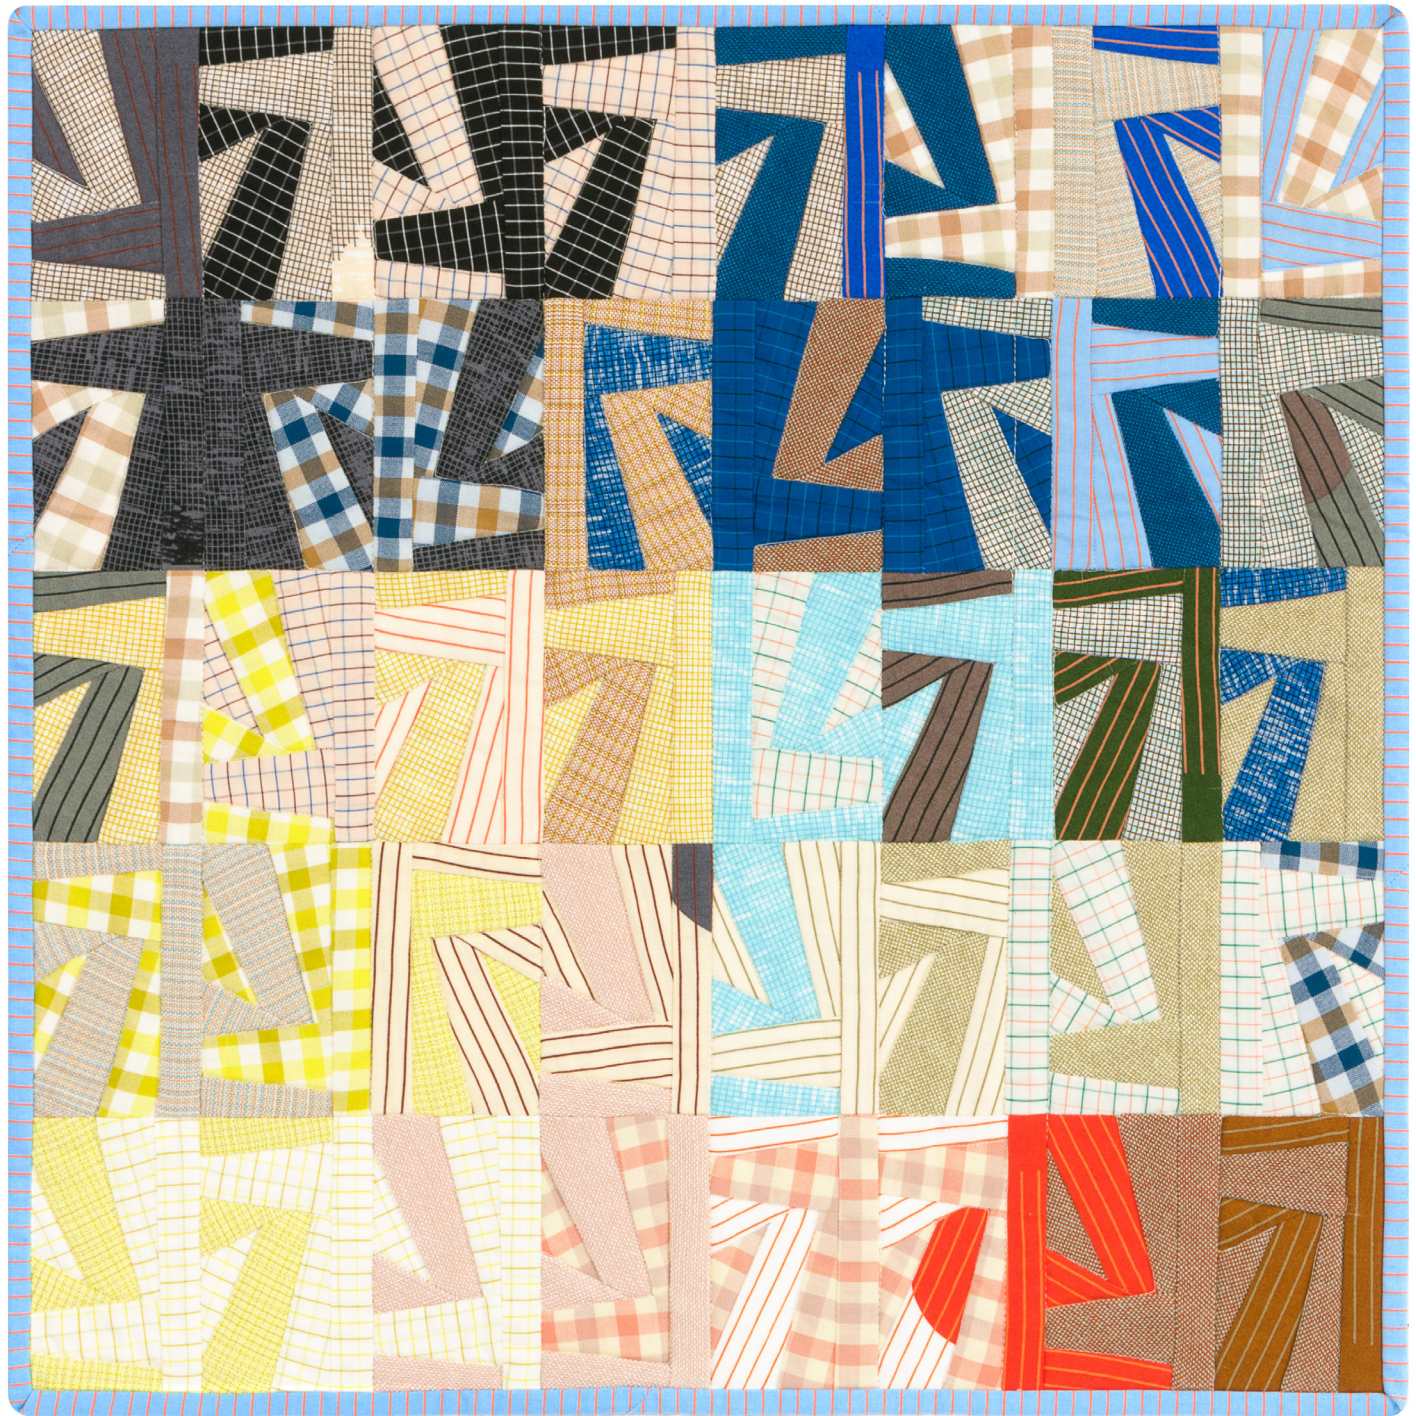

Pattern available for purchase
from carolynfriedlander.com

Project Name: **Mini Eads**
Dimensions: **20" x 20"**
Designed by Carolyn Friedlander
Version A

PRO13073