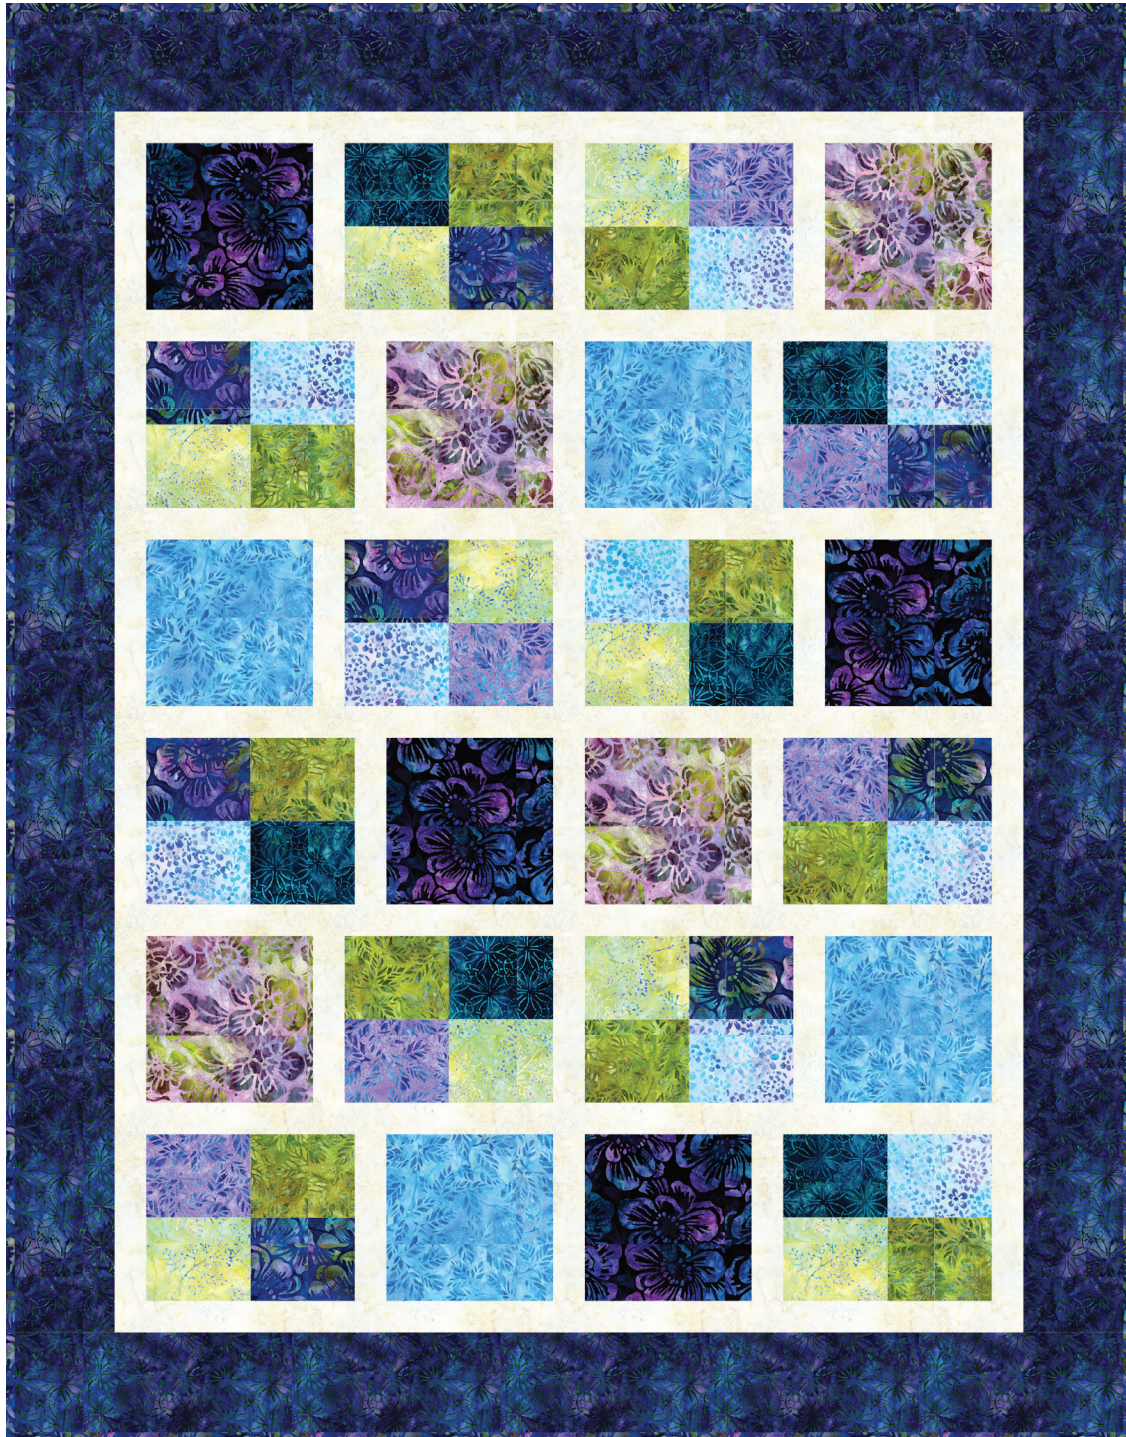

Pattern available for purchase
from mountainpeekcreations.
com

Project Name: **Tiles**
Dimensions: **53 1/2" x 68 1/2"**
Designed by Mountainpeek Creations

PRO13150