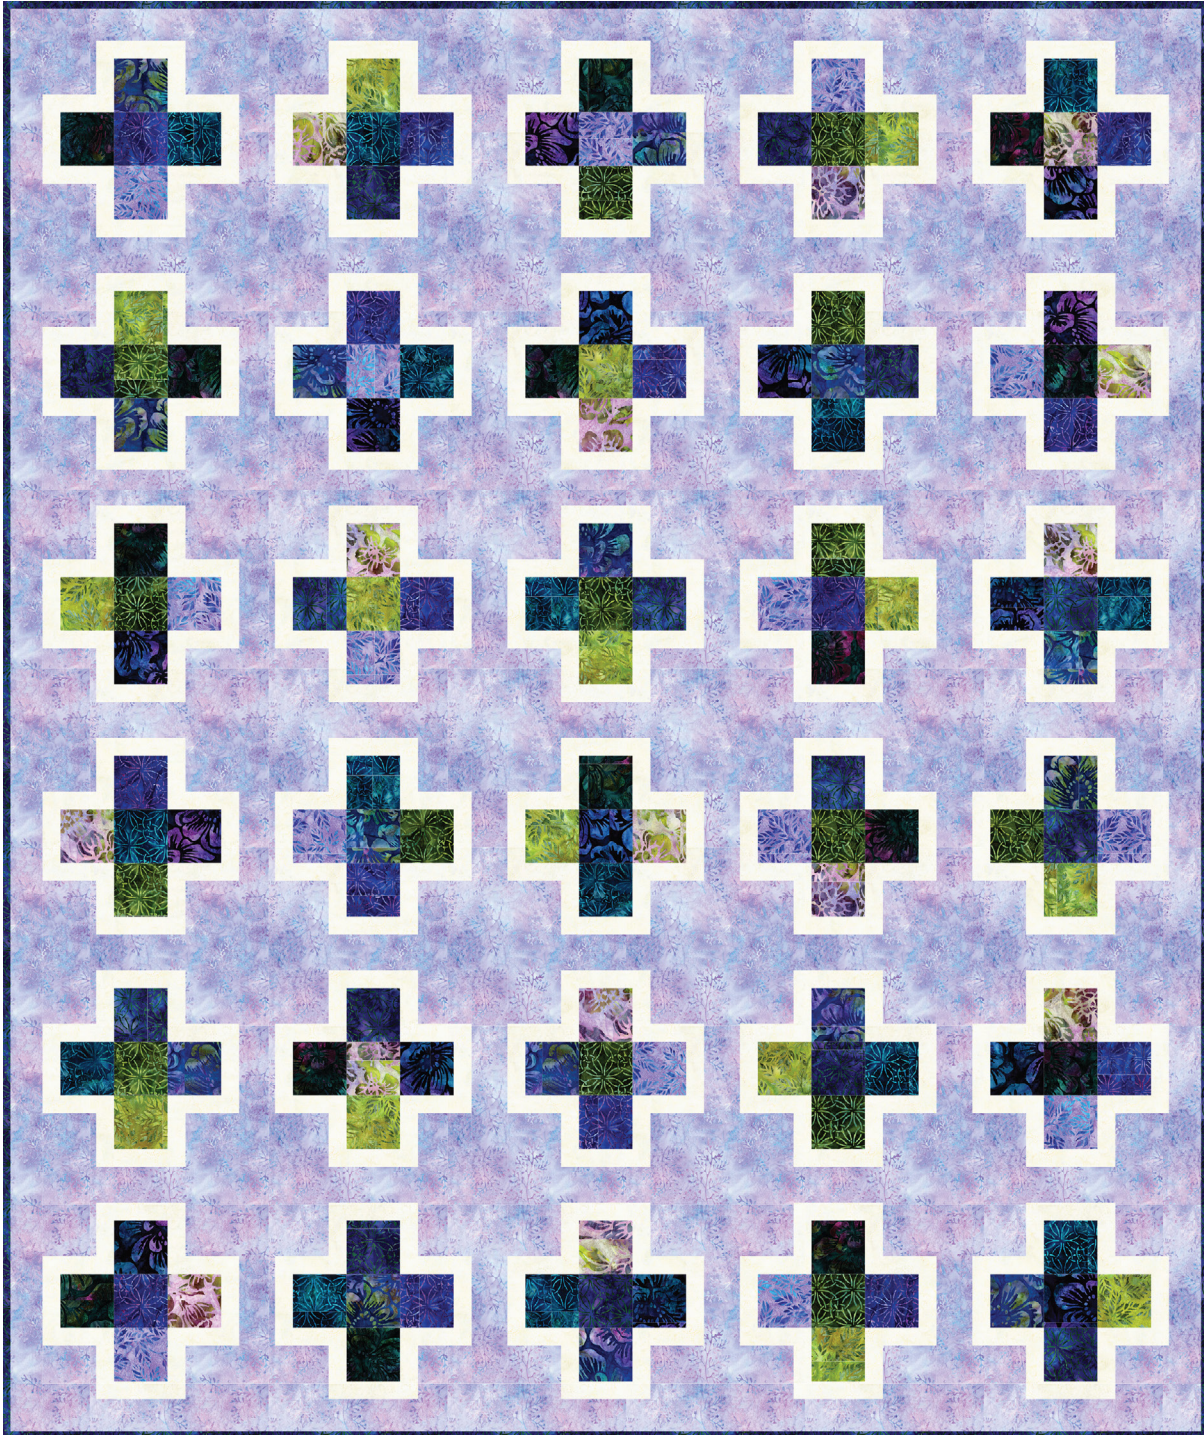

Pattern available for purchase
from quiltylove.com

Project Name: **Plus Squared**
Dimensions: **67" x 80"**
Designed by Quilty Love

PRO13147