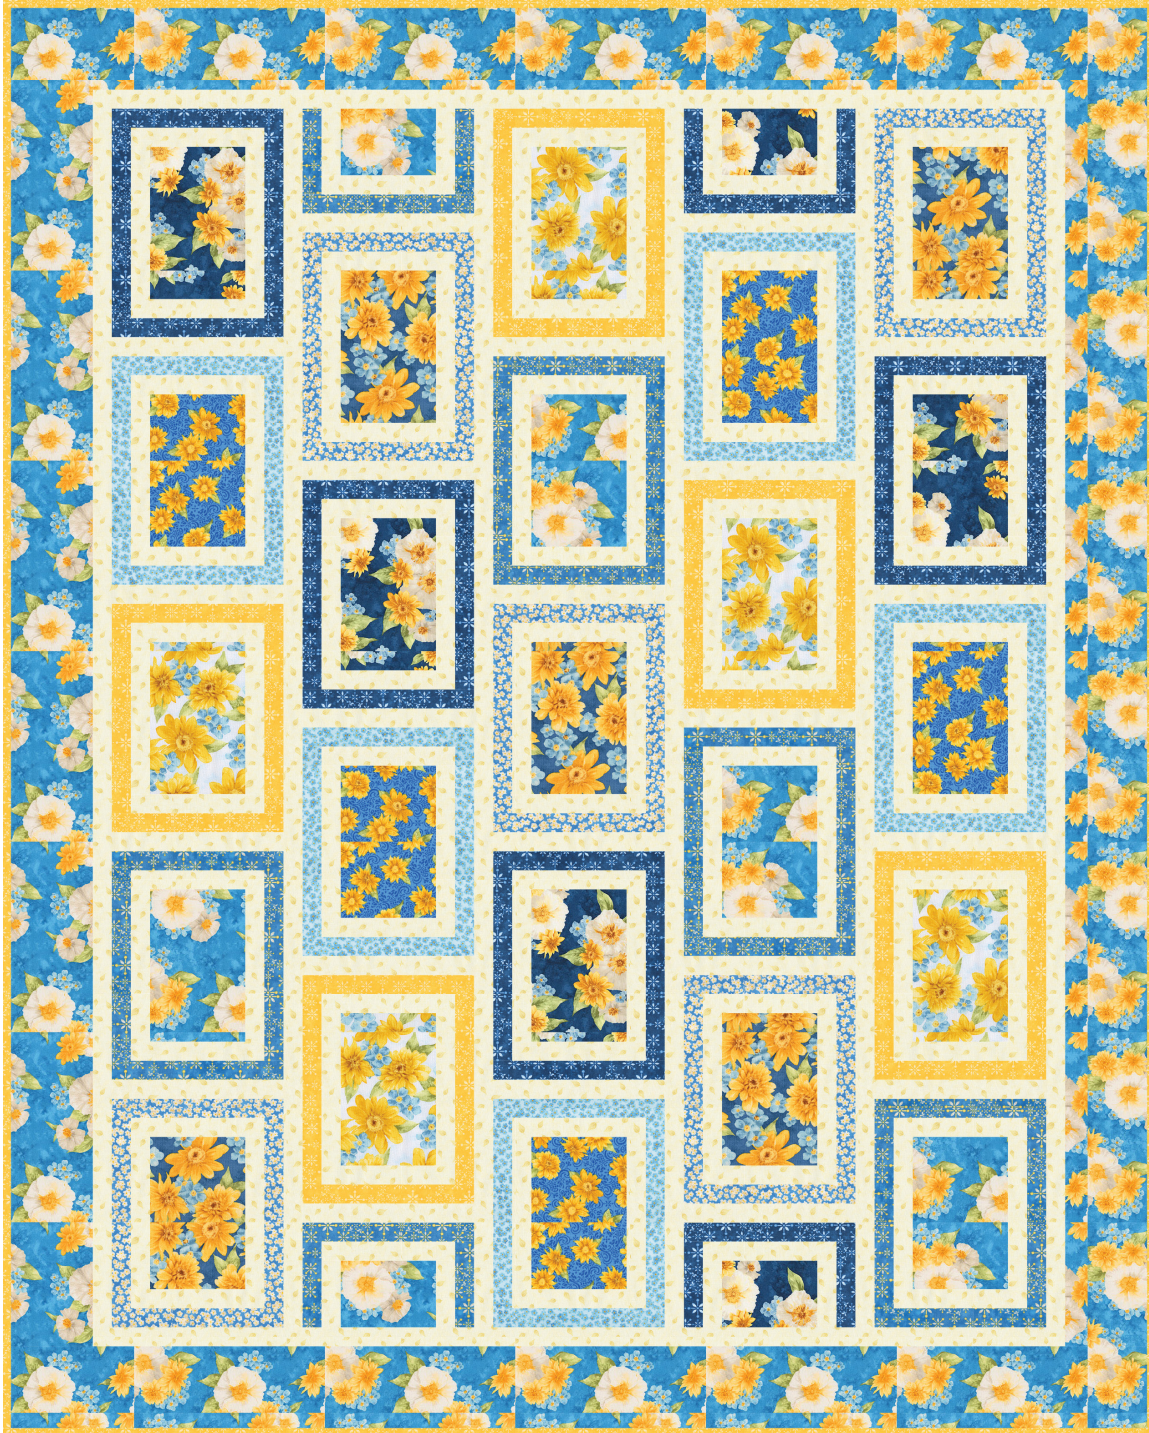

Pattern available for purchase
from mountainpeekcreations.com

Project Name: **Snapshot**
Dimensions: **60 1/2" x 75 1/2"**
Designed by Mountainpeek Creations

PRO12431