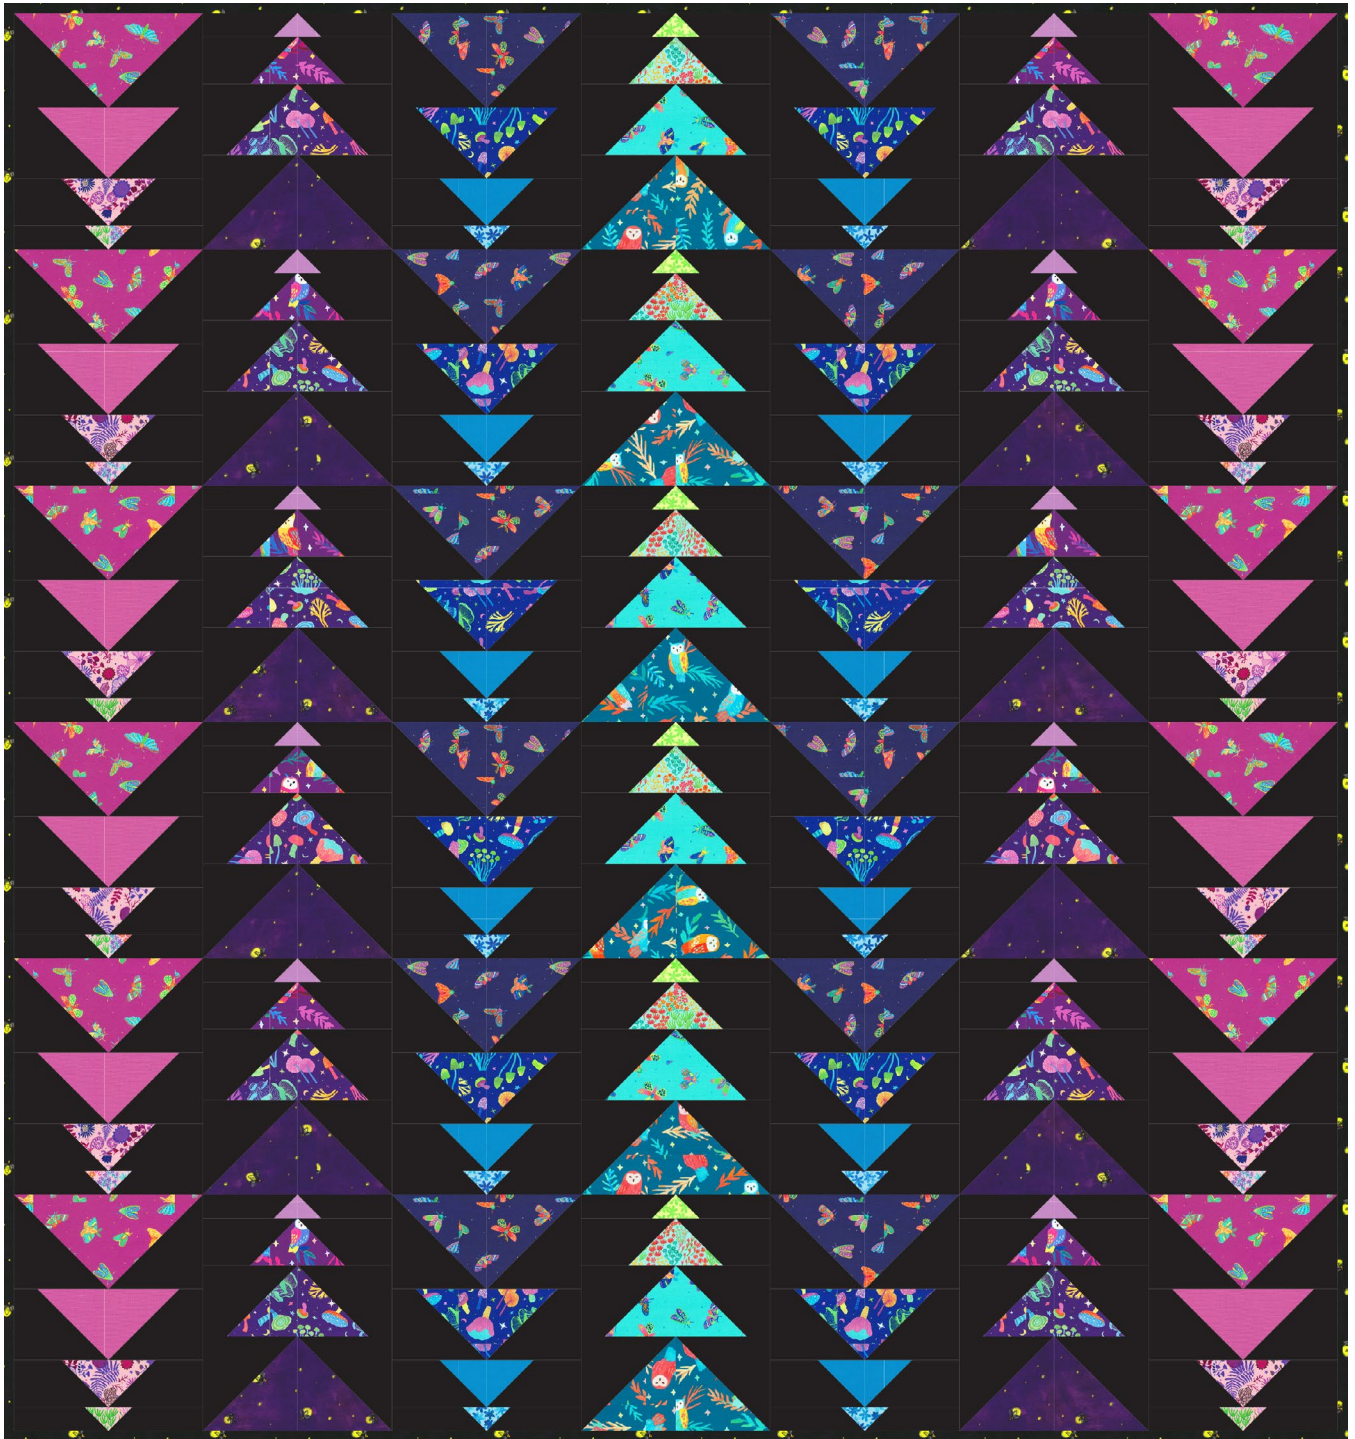

Pattern available for purchase  
from [poweredbyquilting.com](http://poweredbyquilting.com)

Project Name: **Change Direction**  
Dimensions: **56" x 60"**  
Designed by Powered by Quilting

PRO15460