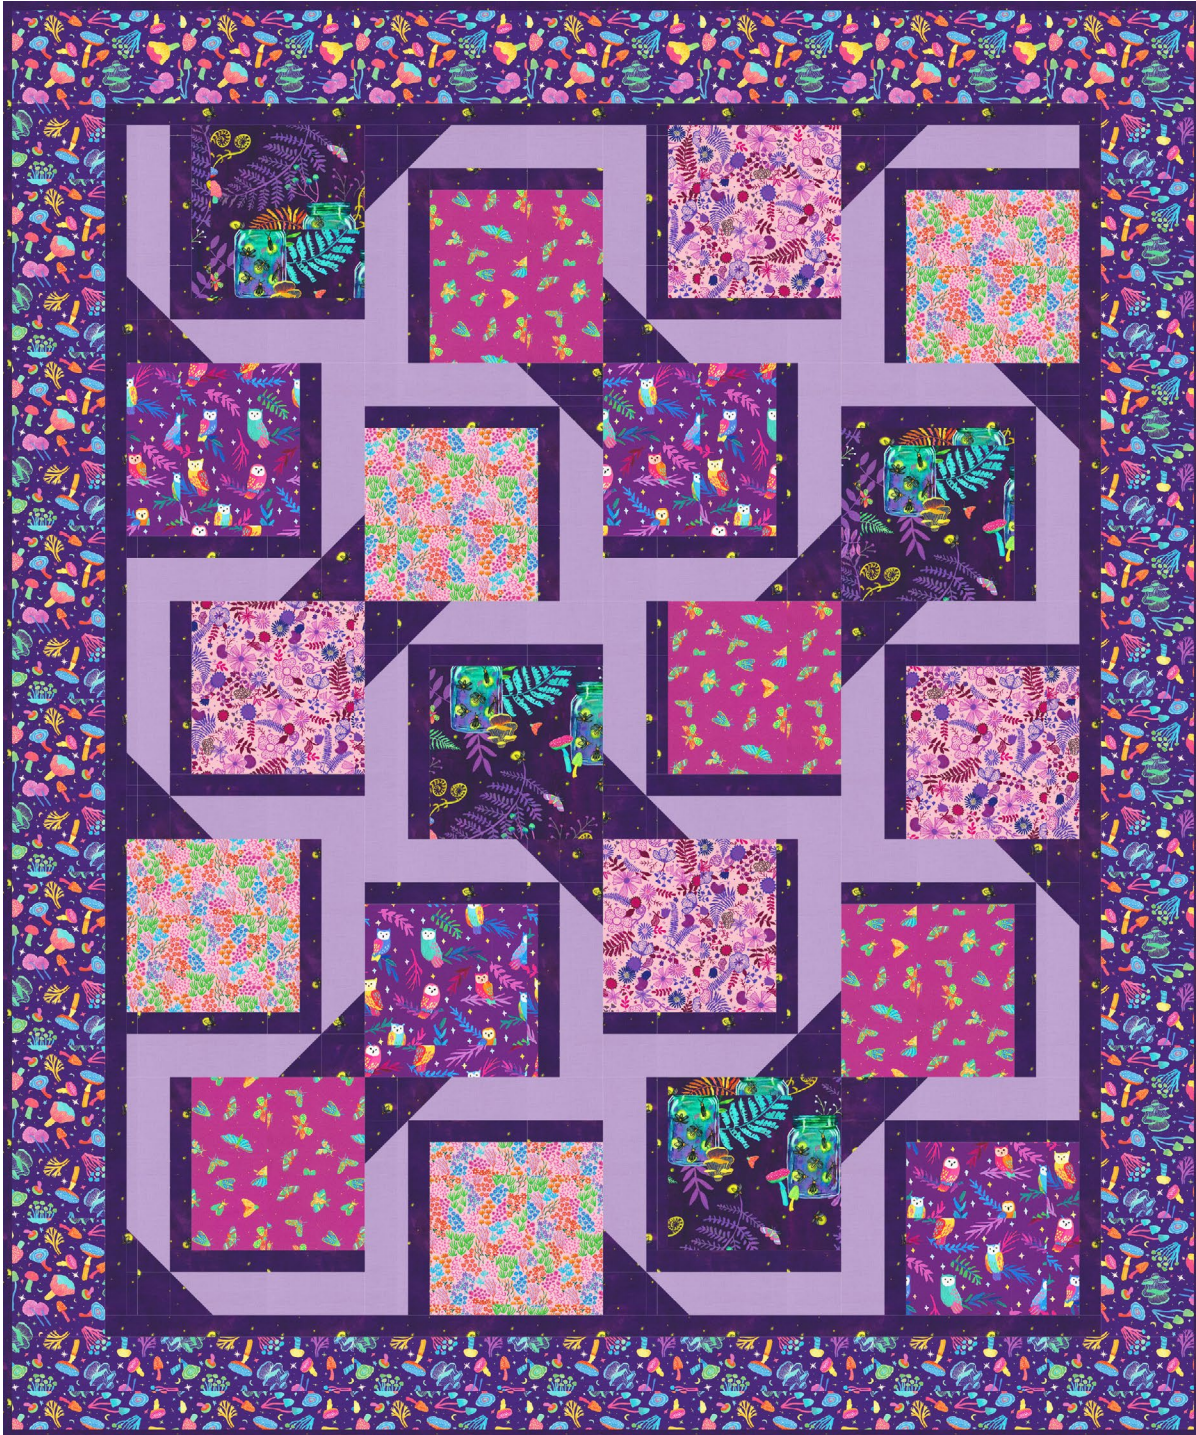

Garden Lights

DESIGNER
PATTERN

Pattern available for purchase
from quiltingrenditions.com

Project Name: **Bow Tie**
Dimensions: **55 1/2" x 66 1/2"**
Designed by Quilting Renditions

PRO15458