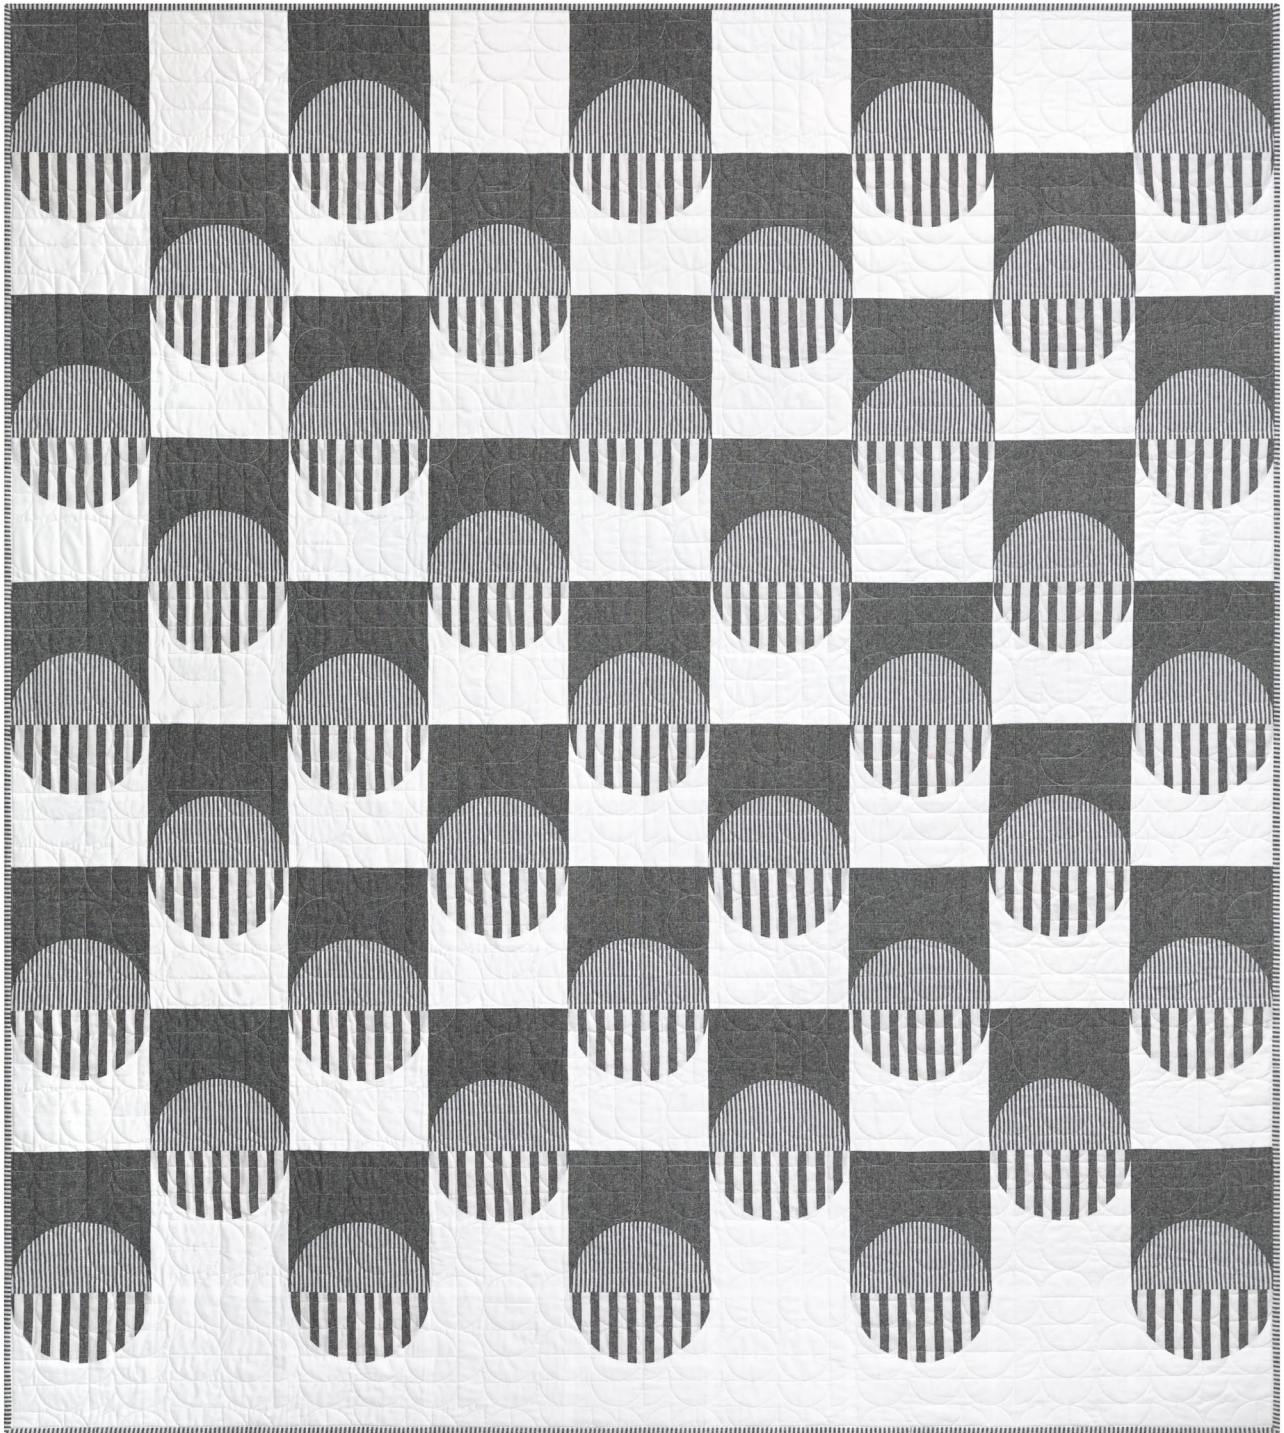

Pattern available for purchase
from modernhandcraft.com

Project Name: **Checkers**
Dimensions: **72" x 80"**
Designed by Modern Handcraft

PRO15669