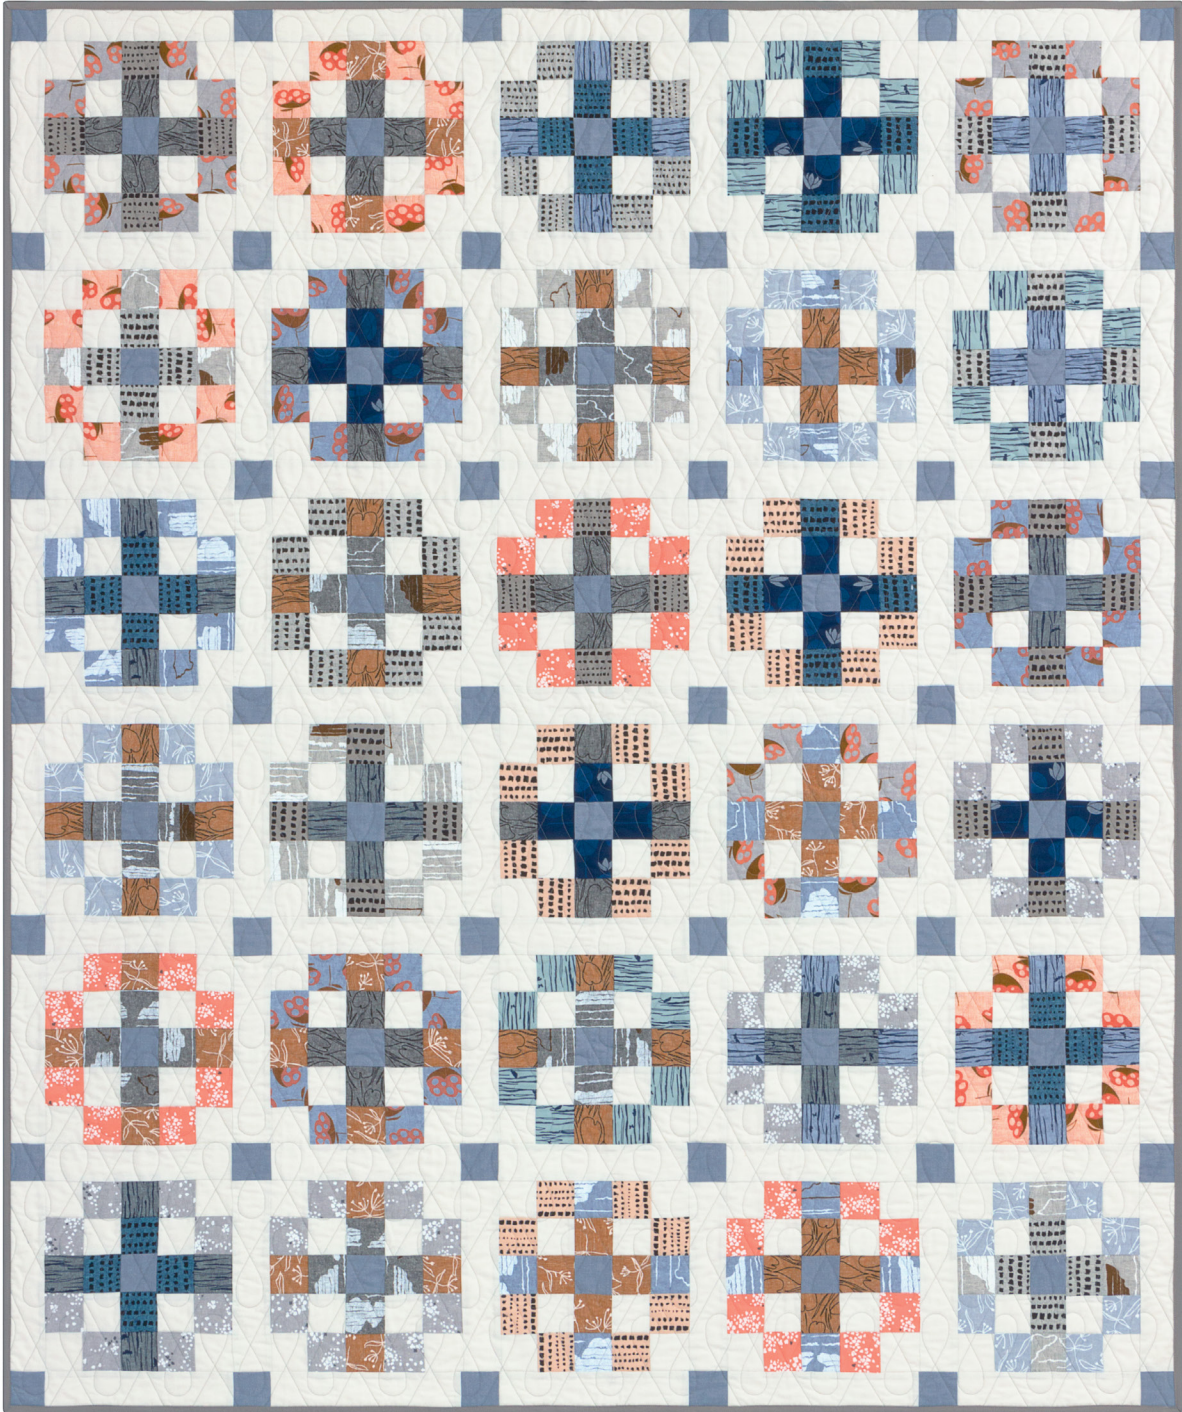

Pattern available for purchase
from quiltylove.com

Project Name: **Crossroads Quilt**
Dimensions: **62" x 72"**
Designed by Quilty Love

PRO13353