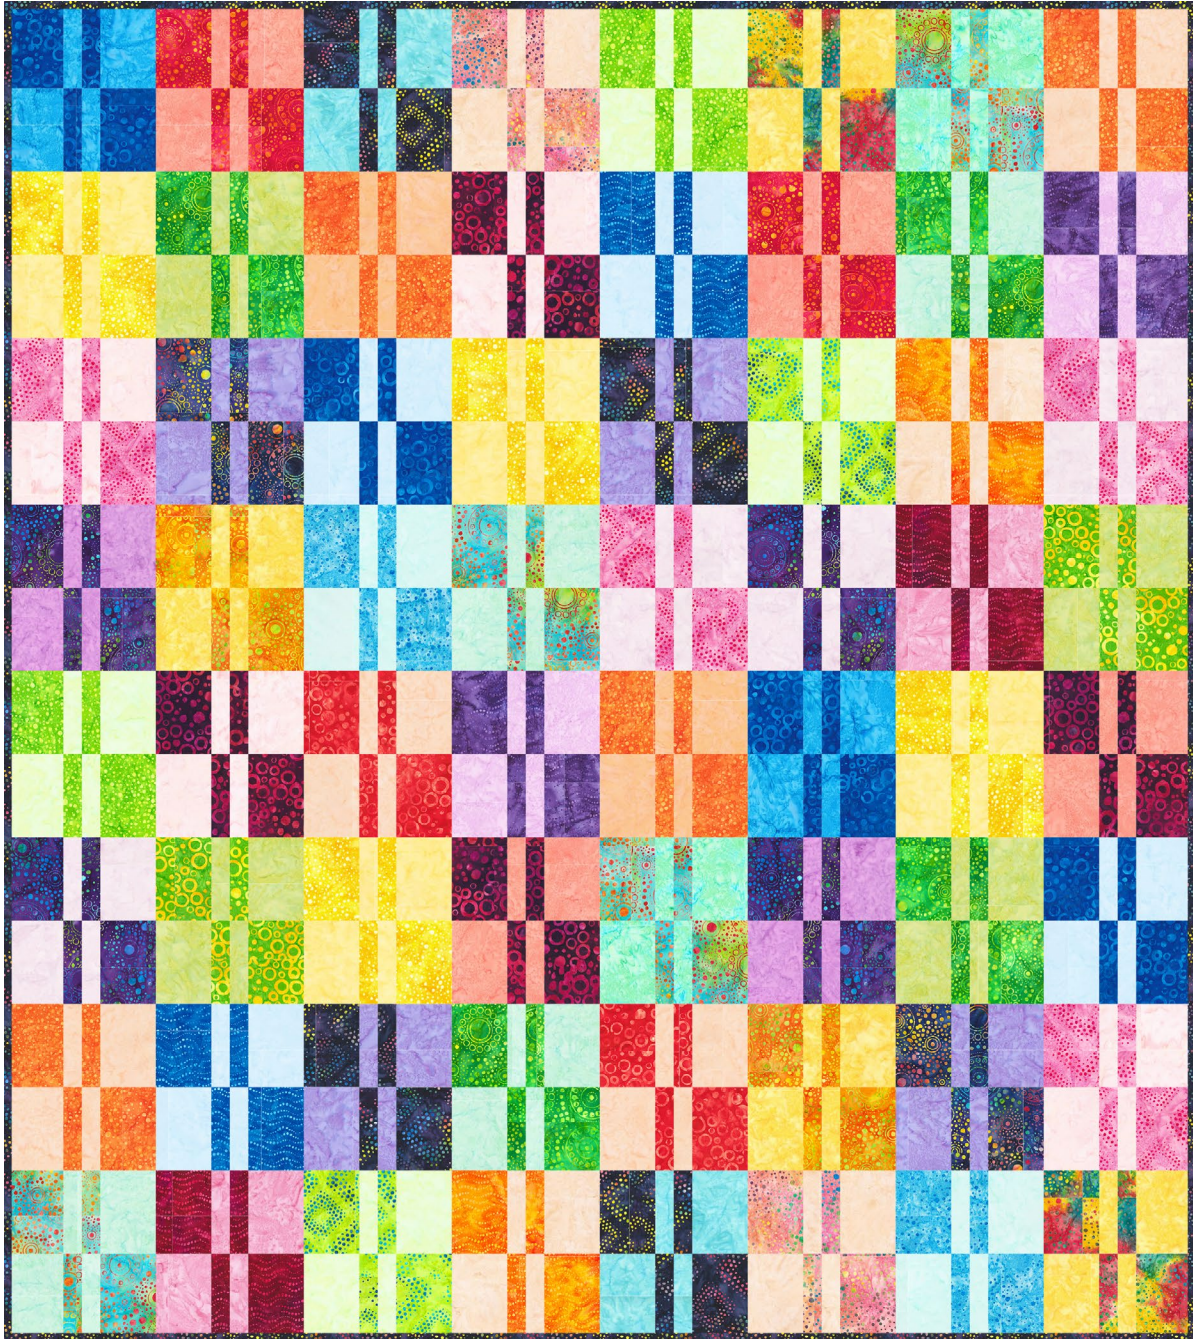

Pattern available for purchase
from villarosadesigns.com

Project Name: **Switch-A-Roo**

Dimensions: **64" x 72"**

Designed by Sugar Pine Quilt Designs for Villa
Rosa Designs

Precut Friendly

The Switch-A-Roo quilt can be made with one Ten square and one
Prisma Dye Cotton Candy Palette Ten Square - just add binding!

PRO15579