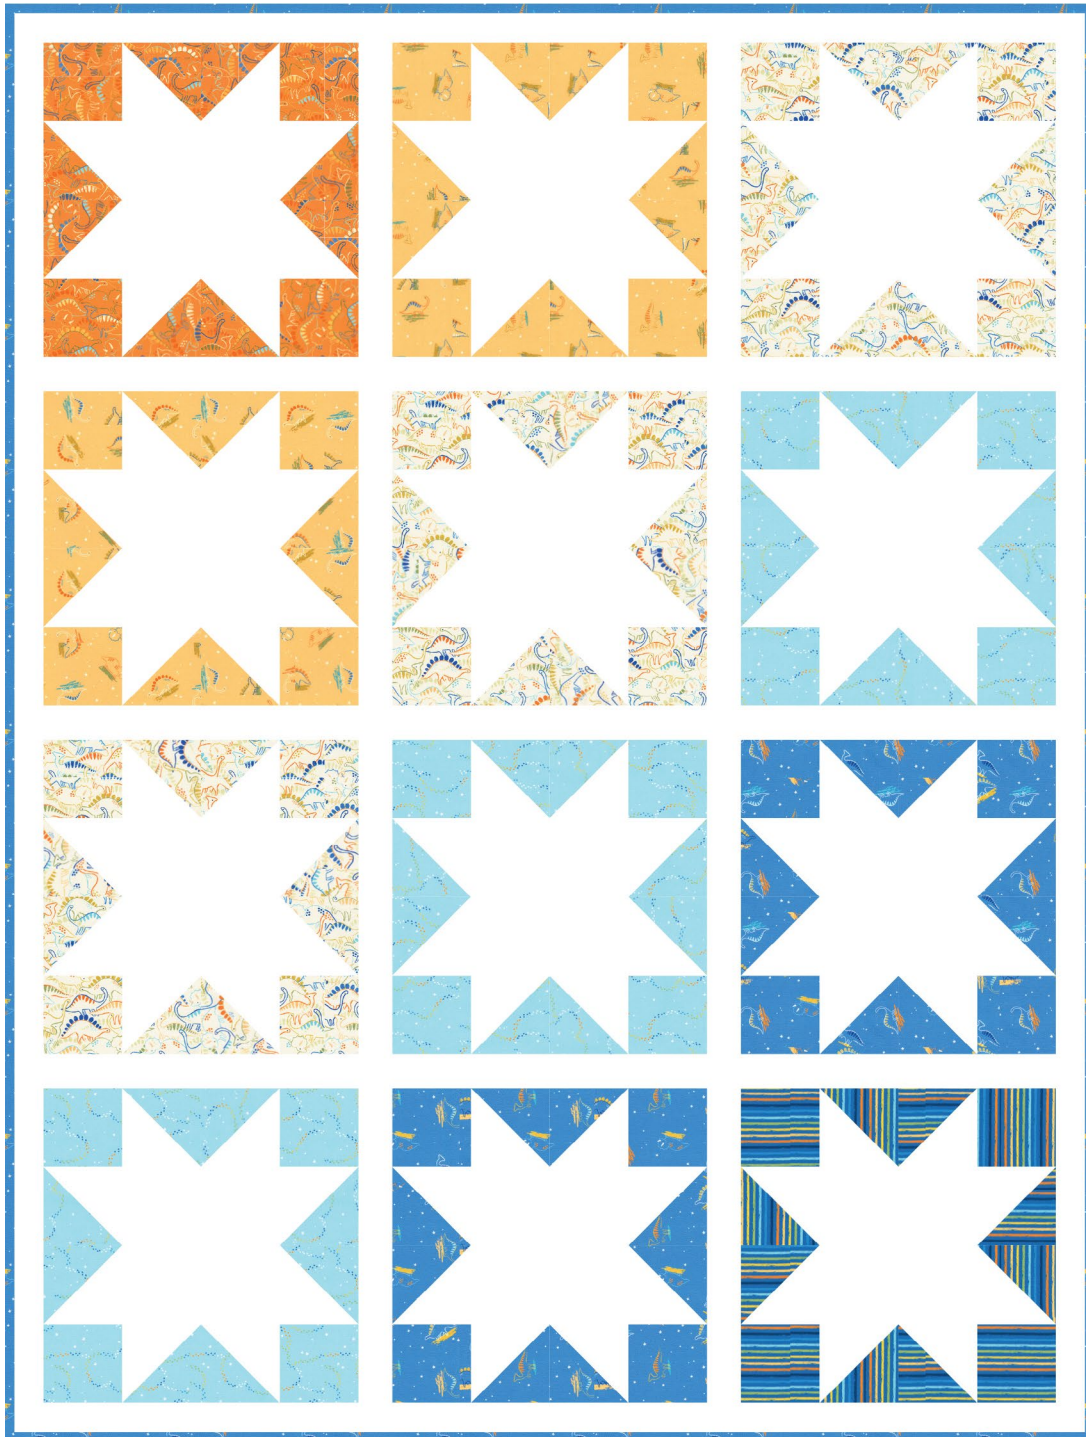

Dino Darlings

Pattern available for purchase
from thencamejune.com

Project Name: **Inside Out Star**
Dimensions: **48" x 63 3/4"**
Designed by Then Came June
Lake

PRO15437