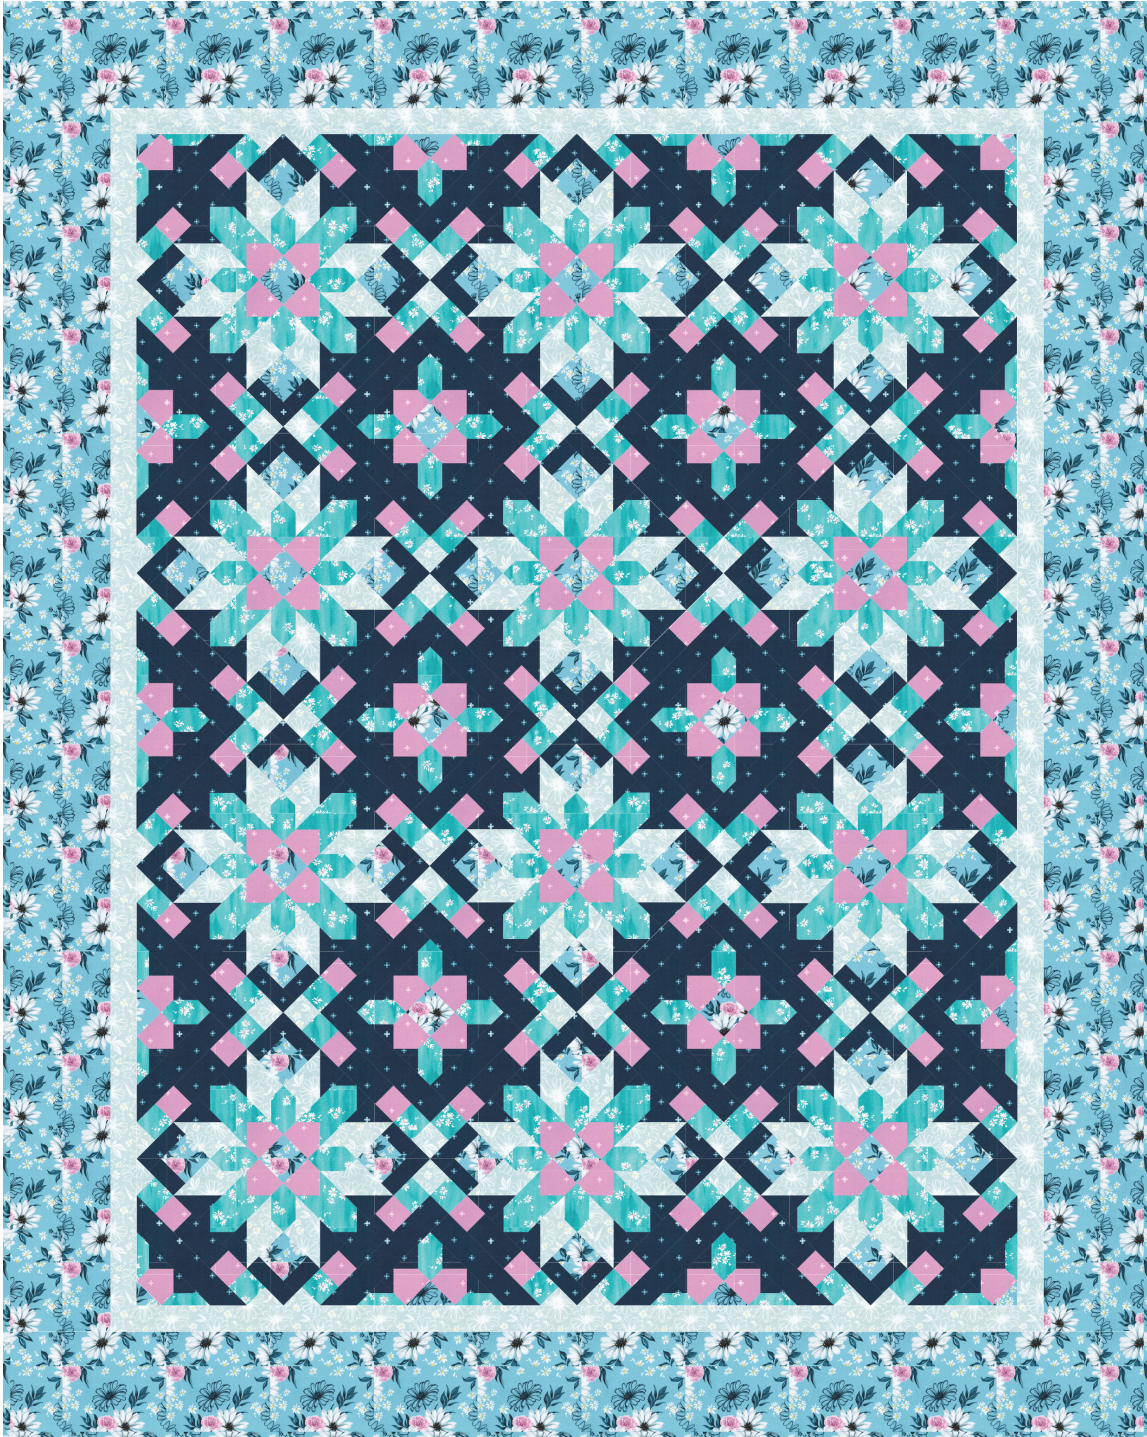

Pattern available for purchase
from antlerquilt.com

Project Name: **Rosettes**
Dimensions: **67" x 84"**
Designed by Antler Quilt Design

PRO13444