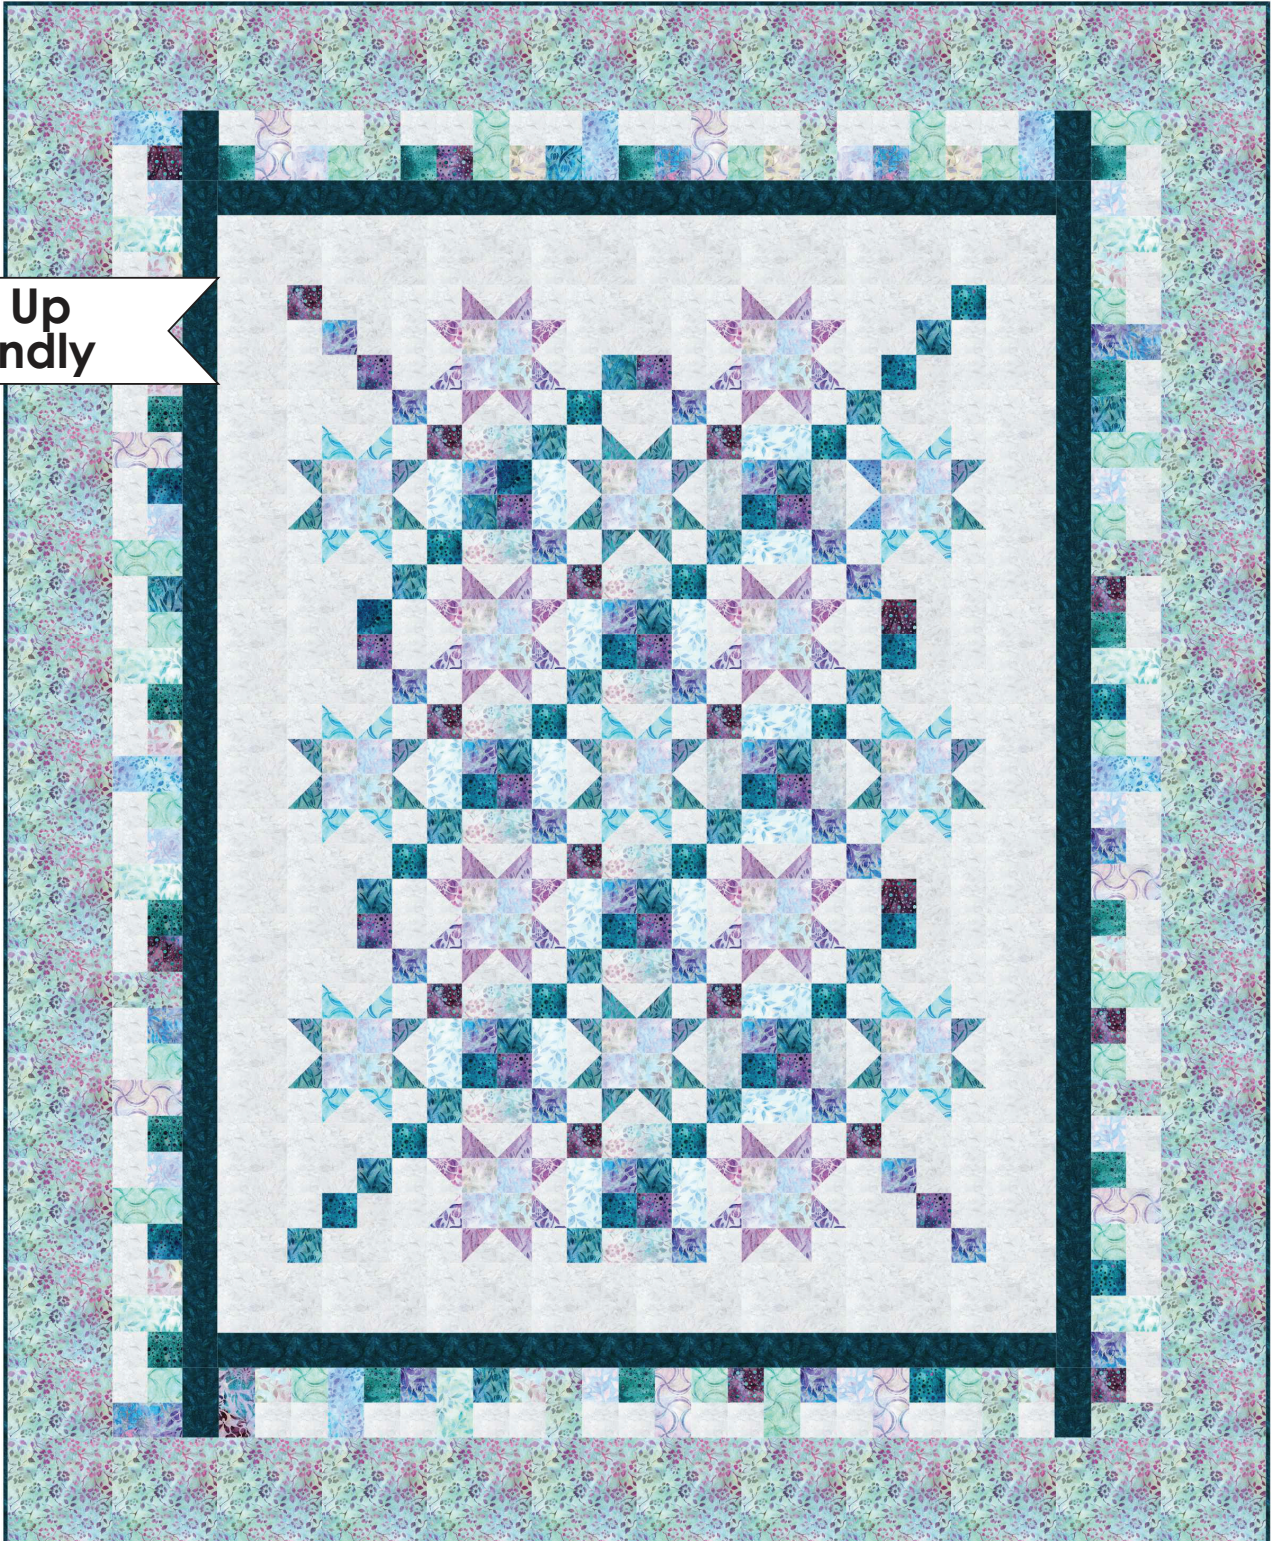

Pattern available for purchase
from seamslikeadream.com

Quilt Name: Crossroads

Dimensions: 72" x 88"

Designed by Seams Like a Dream

**Roll Up
Friendly**

PRO12154