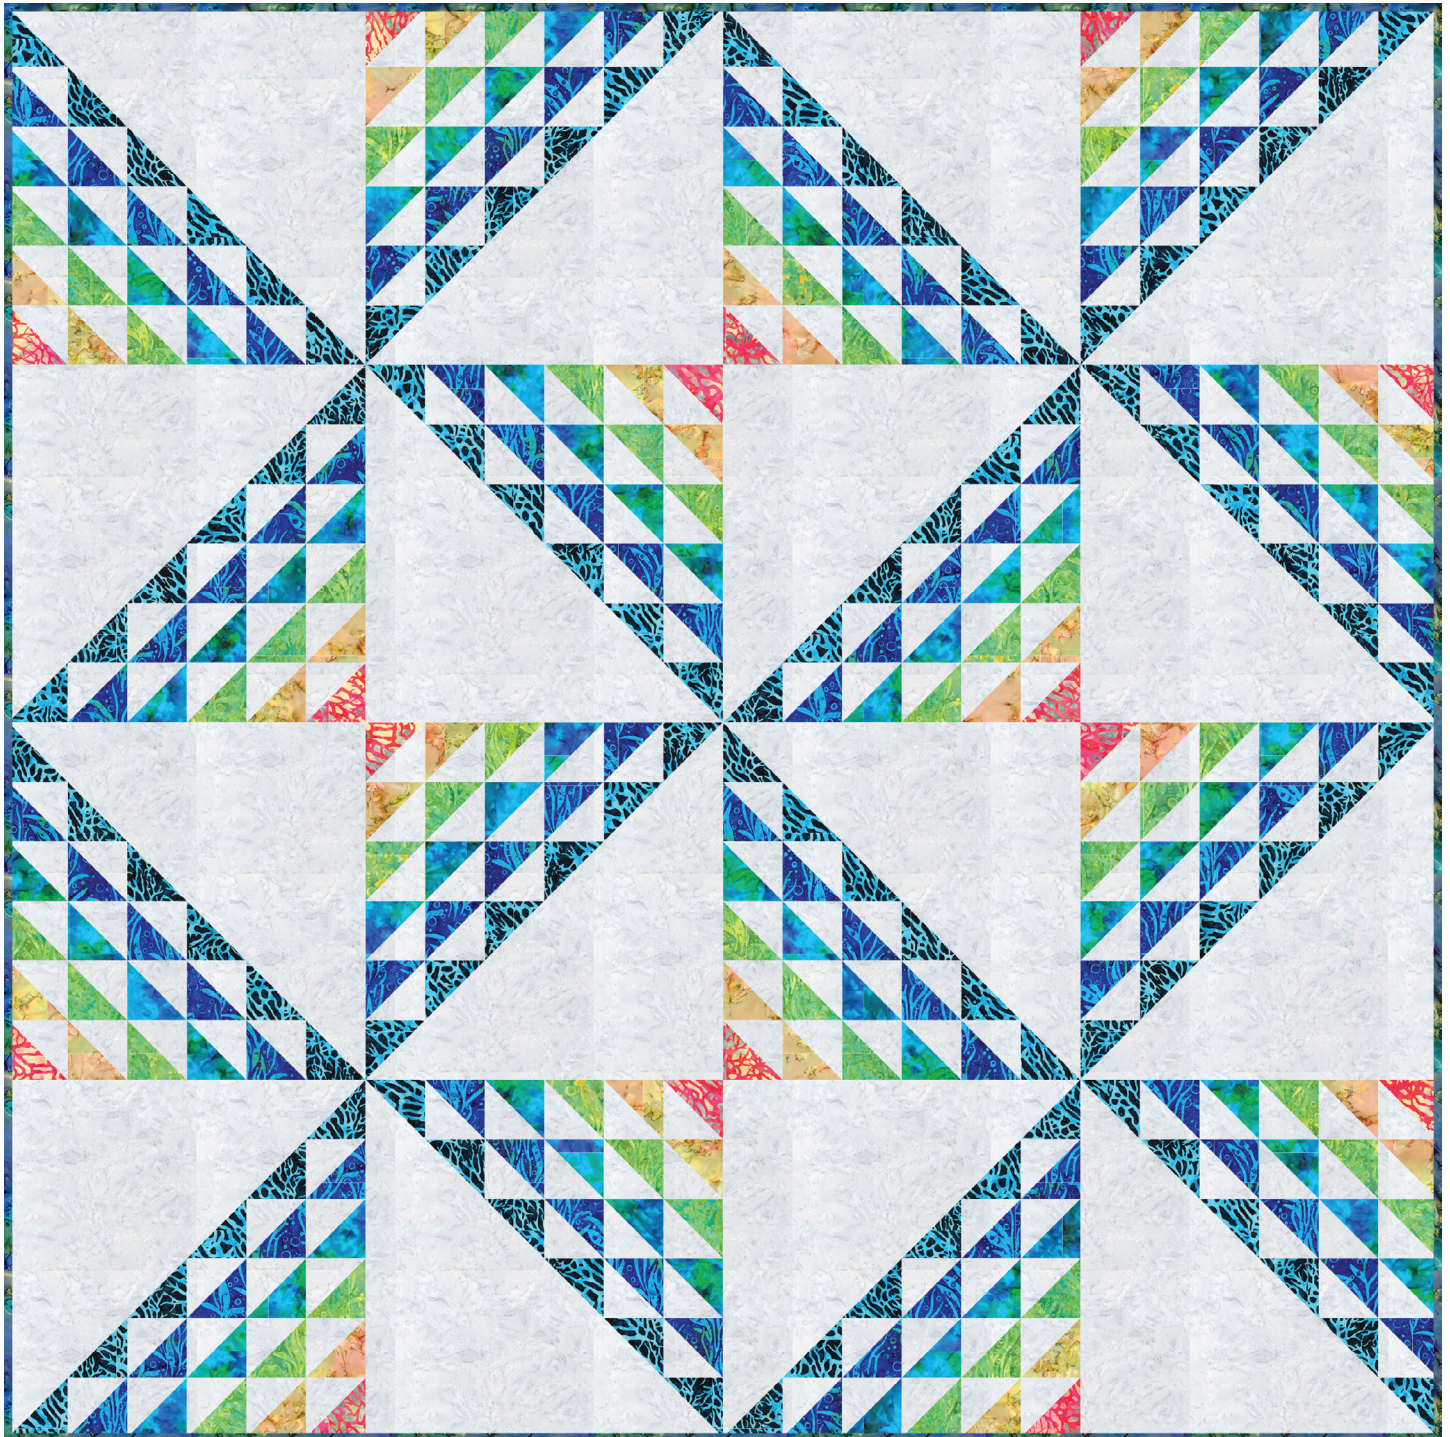

Coral Reef

Pattern available for purchase
from huntersdesignstudio.com

Project Name: **Spin the Triangle**
Dimensions: **72" x 72"**
Designed by Hunter's Design Studio

PRO13228