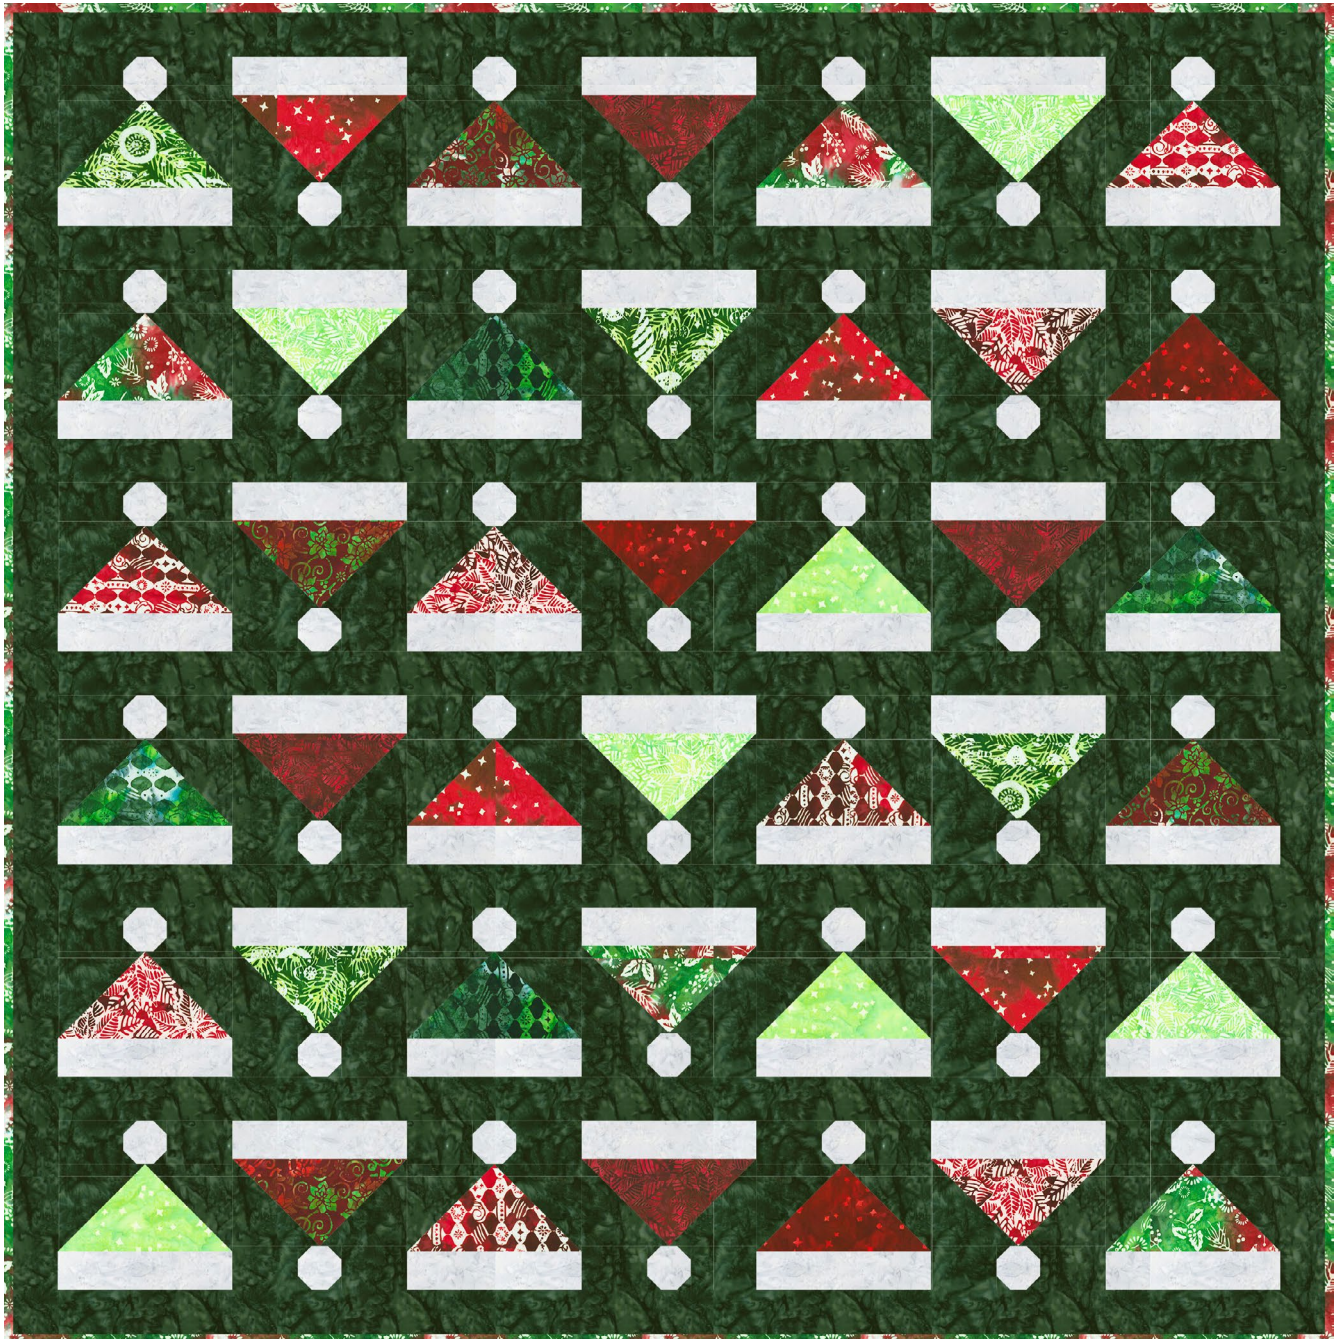

Pattern available for purchase  
from [penandpaperpatterns.com](http://penandpaperpatterns.com)

Project Name: **Kris Kringle**  
Dimensions: **61" x 61 1/2"**  
Designed by Pen + Paper Patterns

**Pre-cut Friendly**

The Kris Kringle quilt can be made with one Ten Square - just add background, accent, & binding!

PRO15432