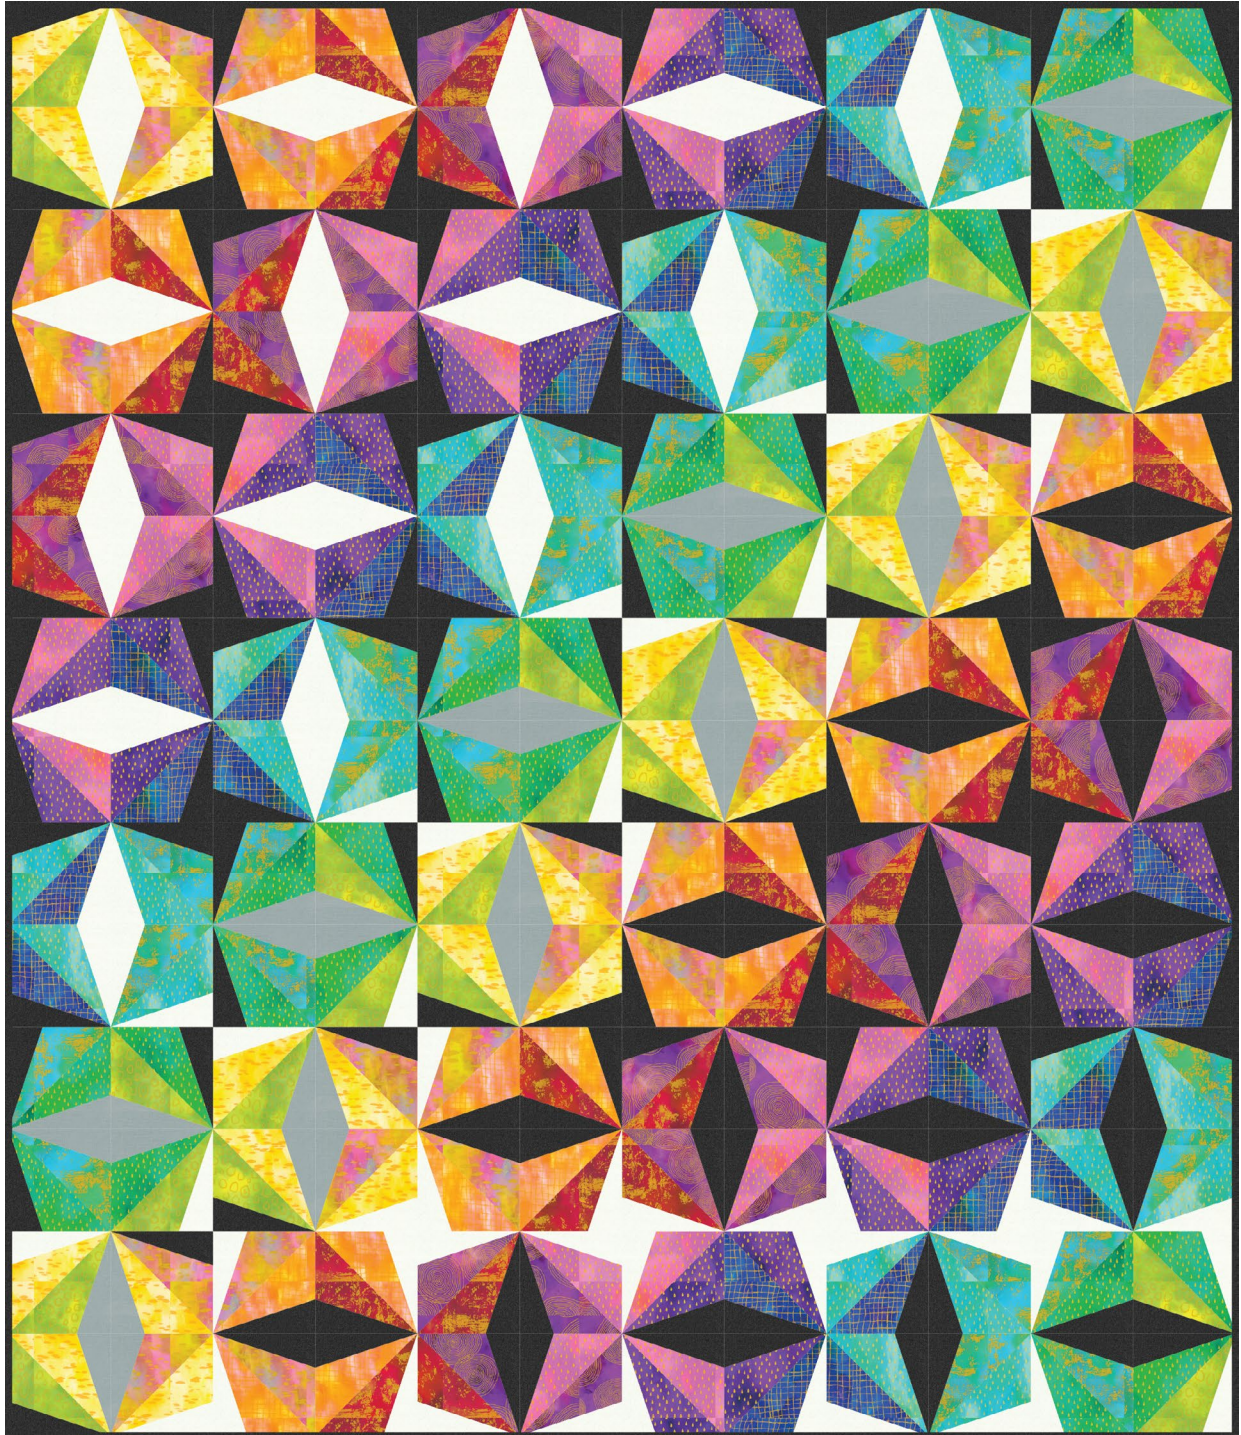

Pattern available for purchase
from colourwerx.com

Project Name: **Prismatic**
Dimensions: **72" x 84"**
Designed by Colourwerx

PRO15265