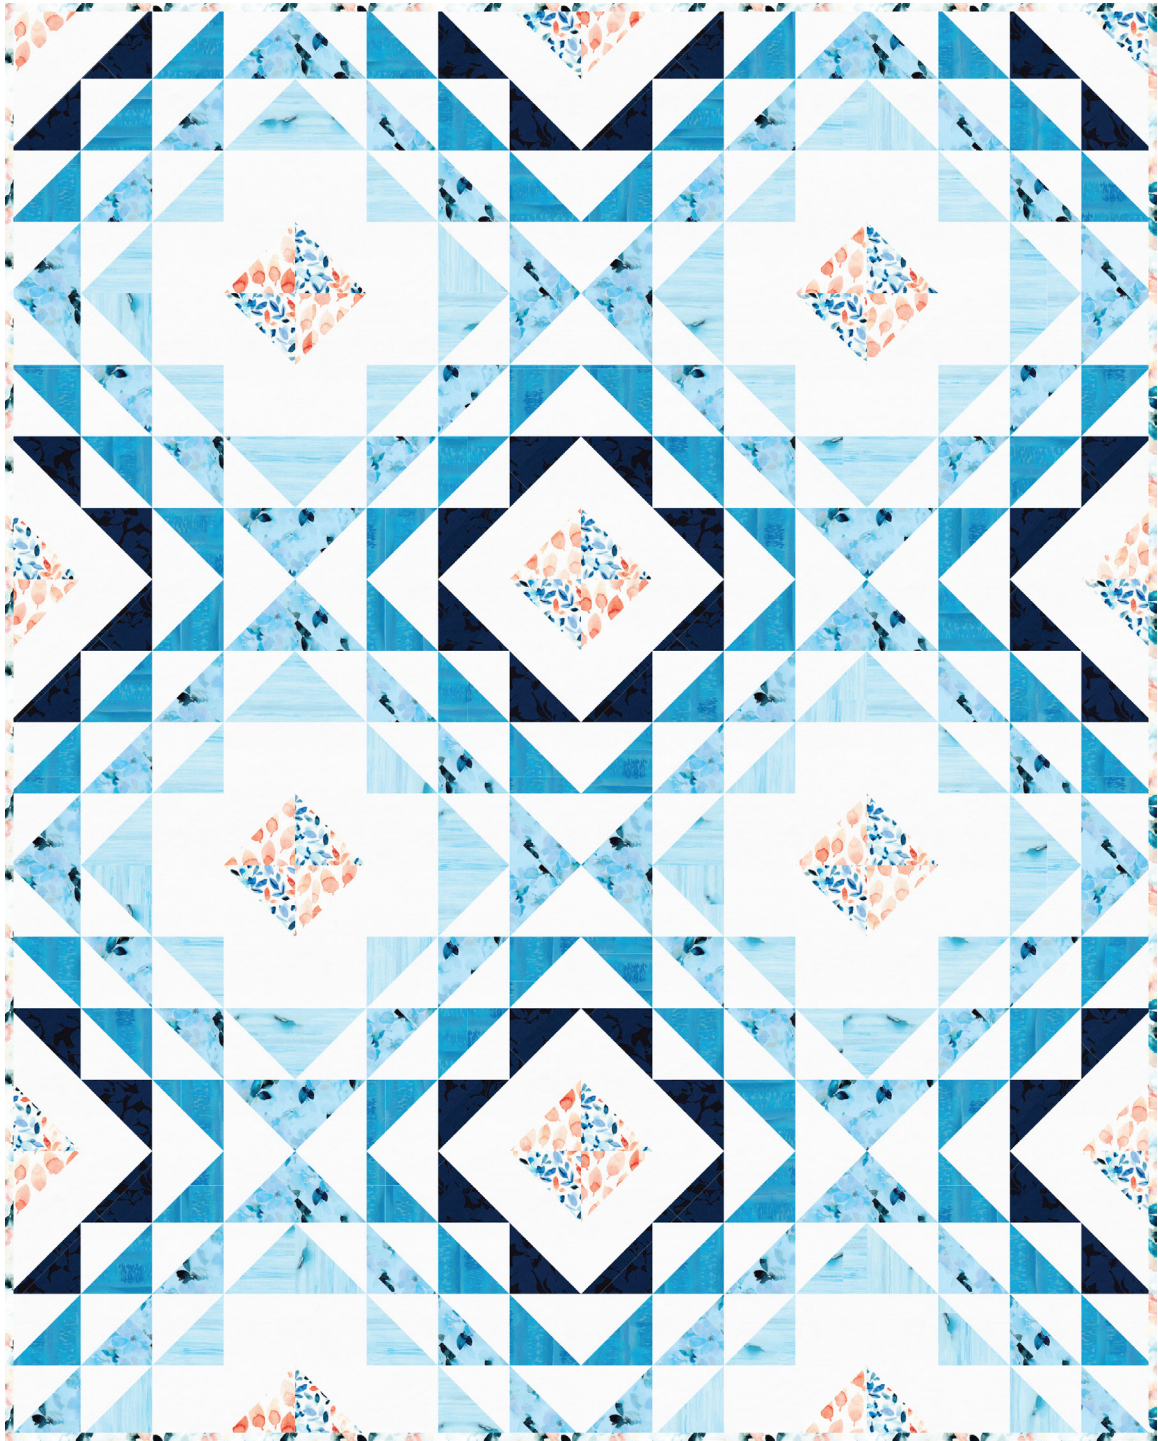

Pattern available for purchase
from thencamejune.com

Project Name: **Diamond Ripples**
Dimensions: **56" x 70"**
Designed by Then Came June

PRO13254