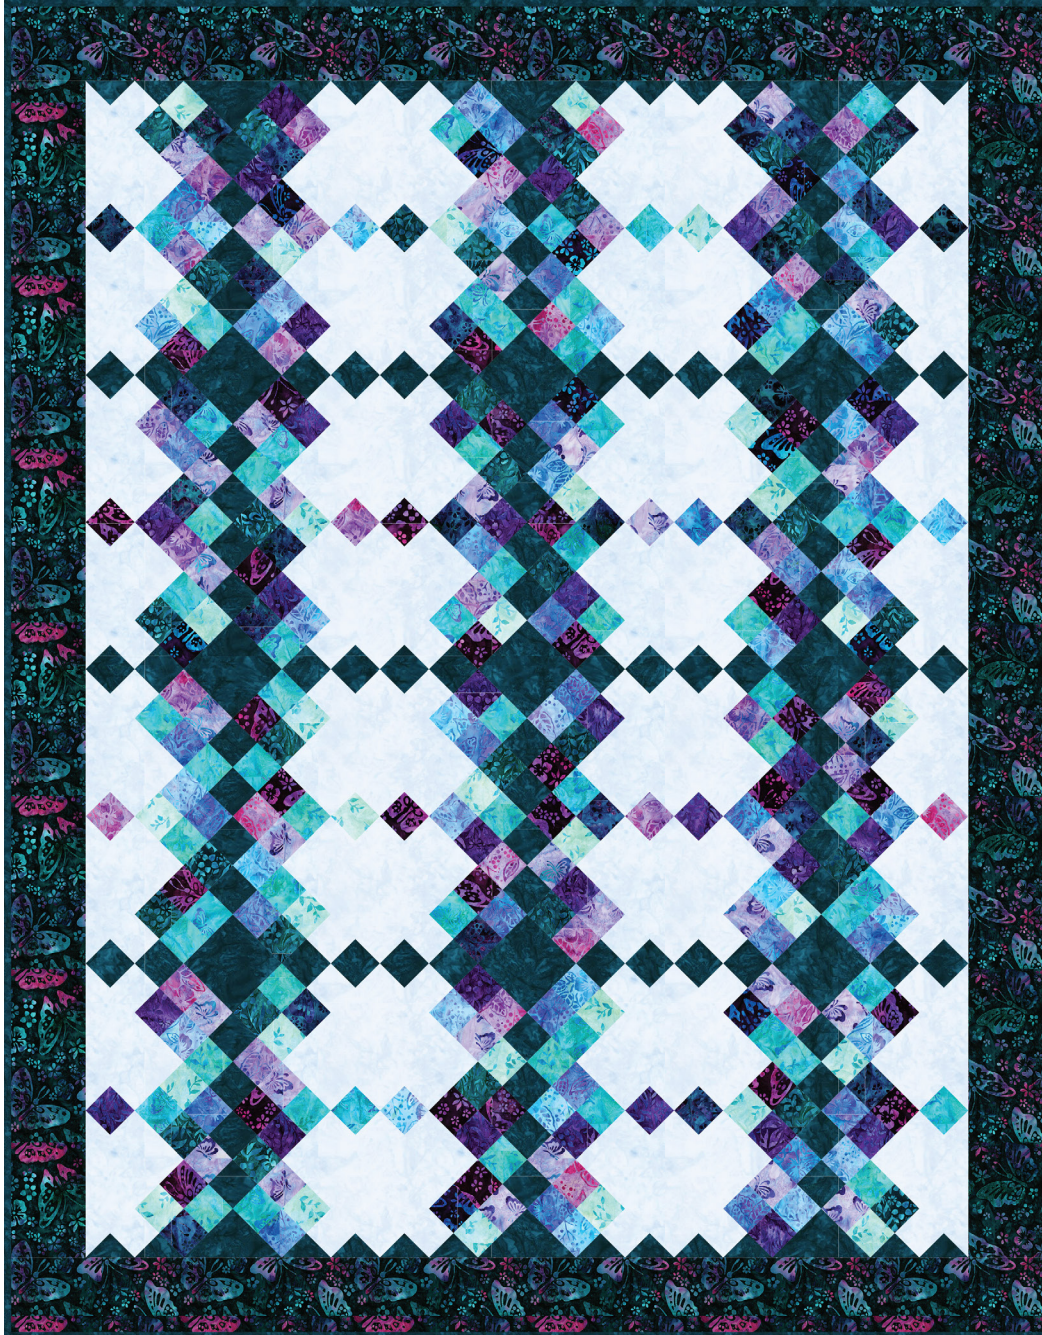

Butterfly Blooms

Pattern available for purchase
from antlerquilt.com

Project Name: **Hidden Terrace**
Dimensions: **60" x 77"**
Designed by Antler Quilt Design

Precut Friendly

The Hidden Terrace quilt can be made using one roll-up - just add background, accent & binding!