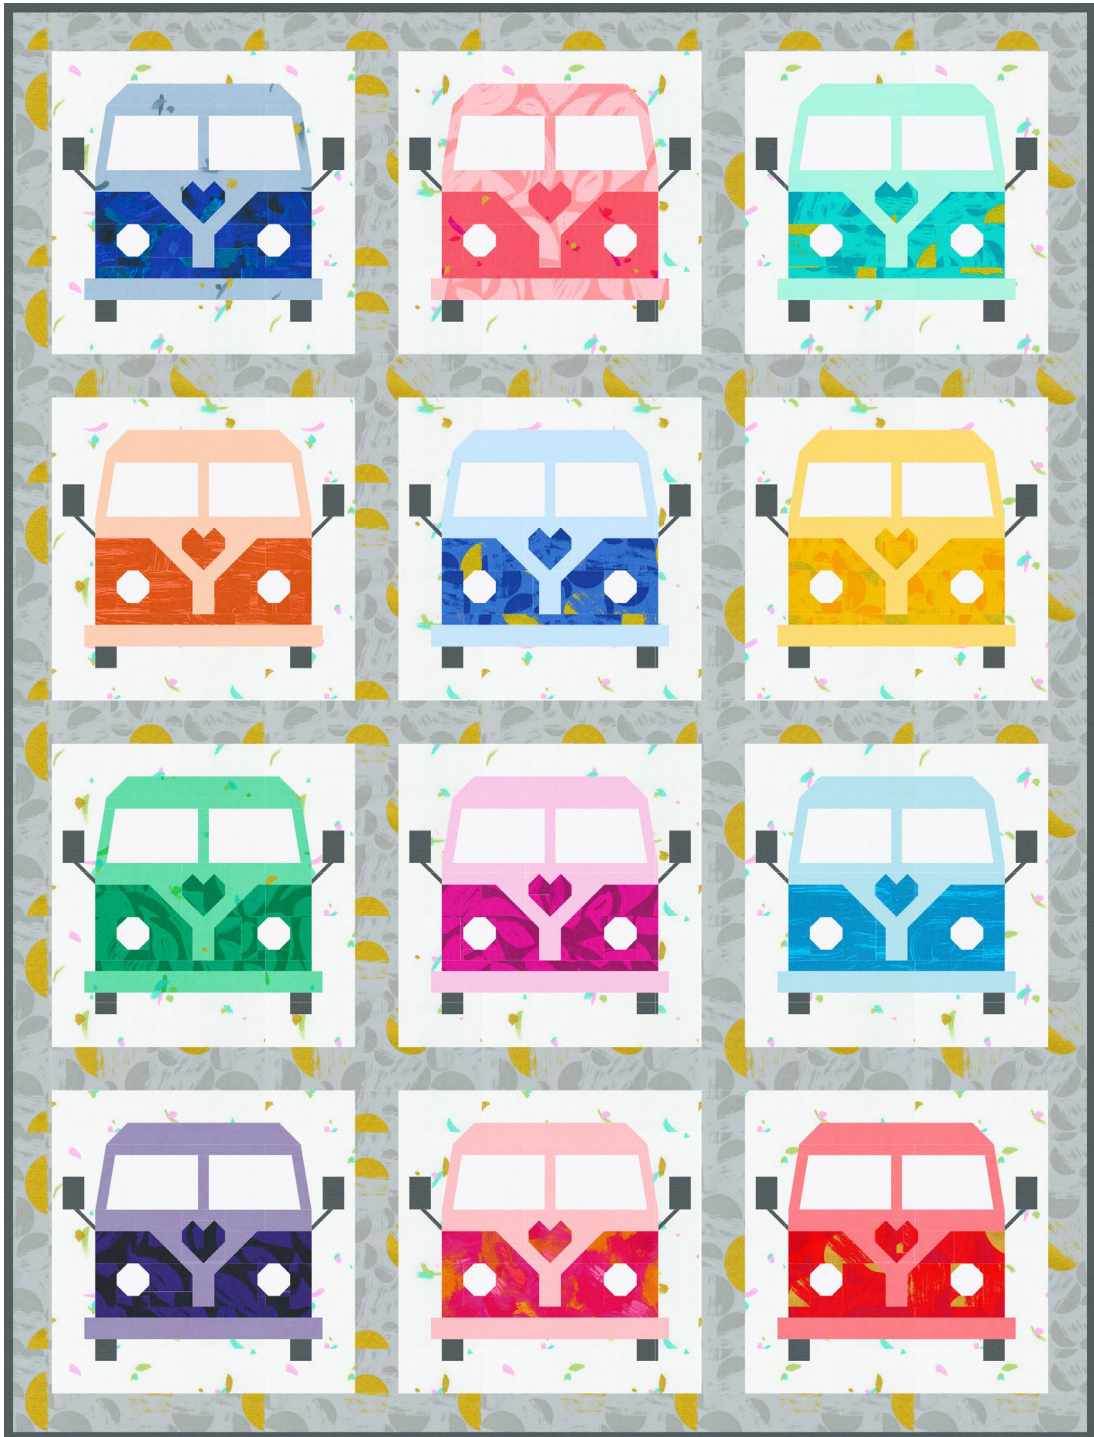

Pattern available for purchase
from satomiquilts.com

Project Name: **On the Road**
Dimensions: **50" x 66"**
Designed by Satomi Quilts

PRO14512