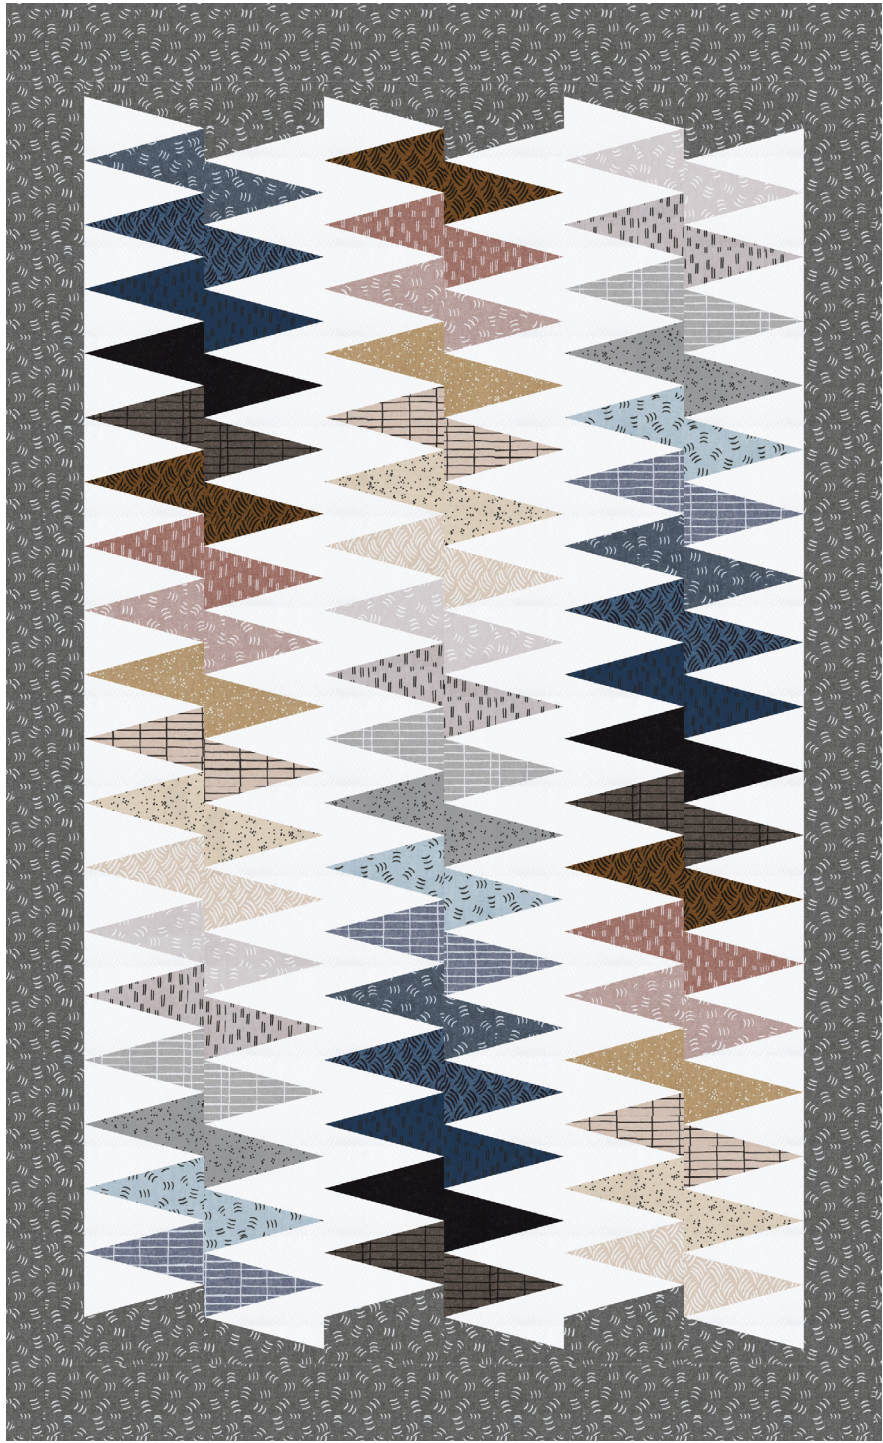

Pattern available for purchase
from colourwerx.com

Project Name: **Spikey**
Dimensions: **58" x 88"**
Designed by Colourwerx

PRO12905