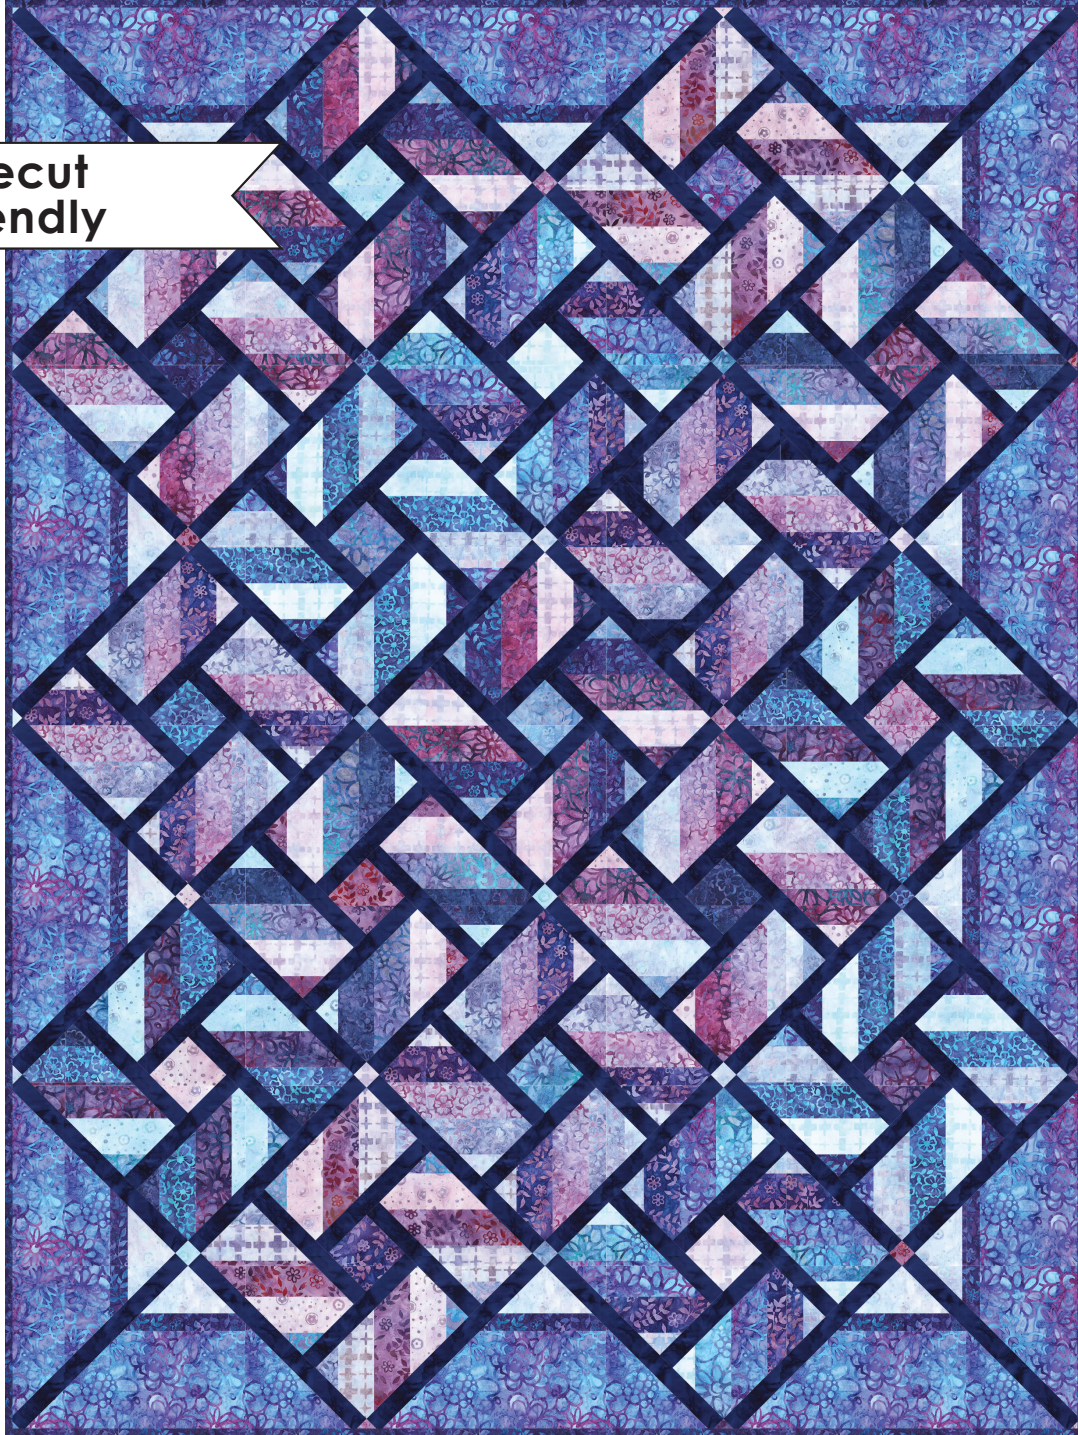

Pattern available for purchase
from antlerquilt.com

Project Name: **Lumber Mill**
Dimensions: **60" x 80"**
Designed by Antler Quilt Design

**Precut
Friendly**

PRO12406