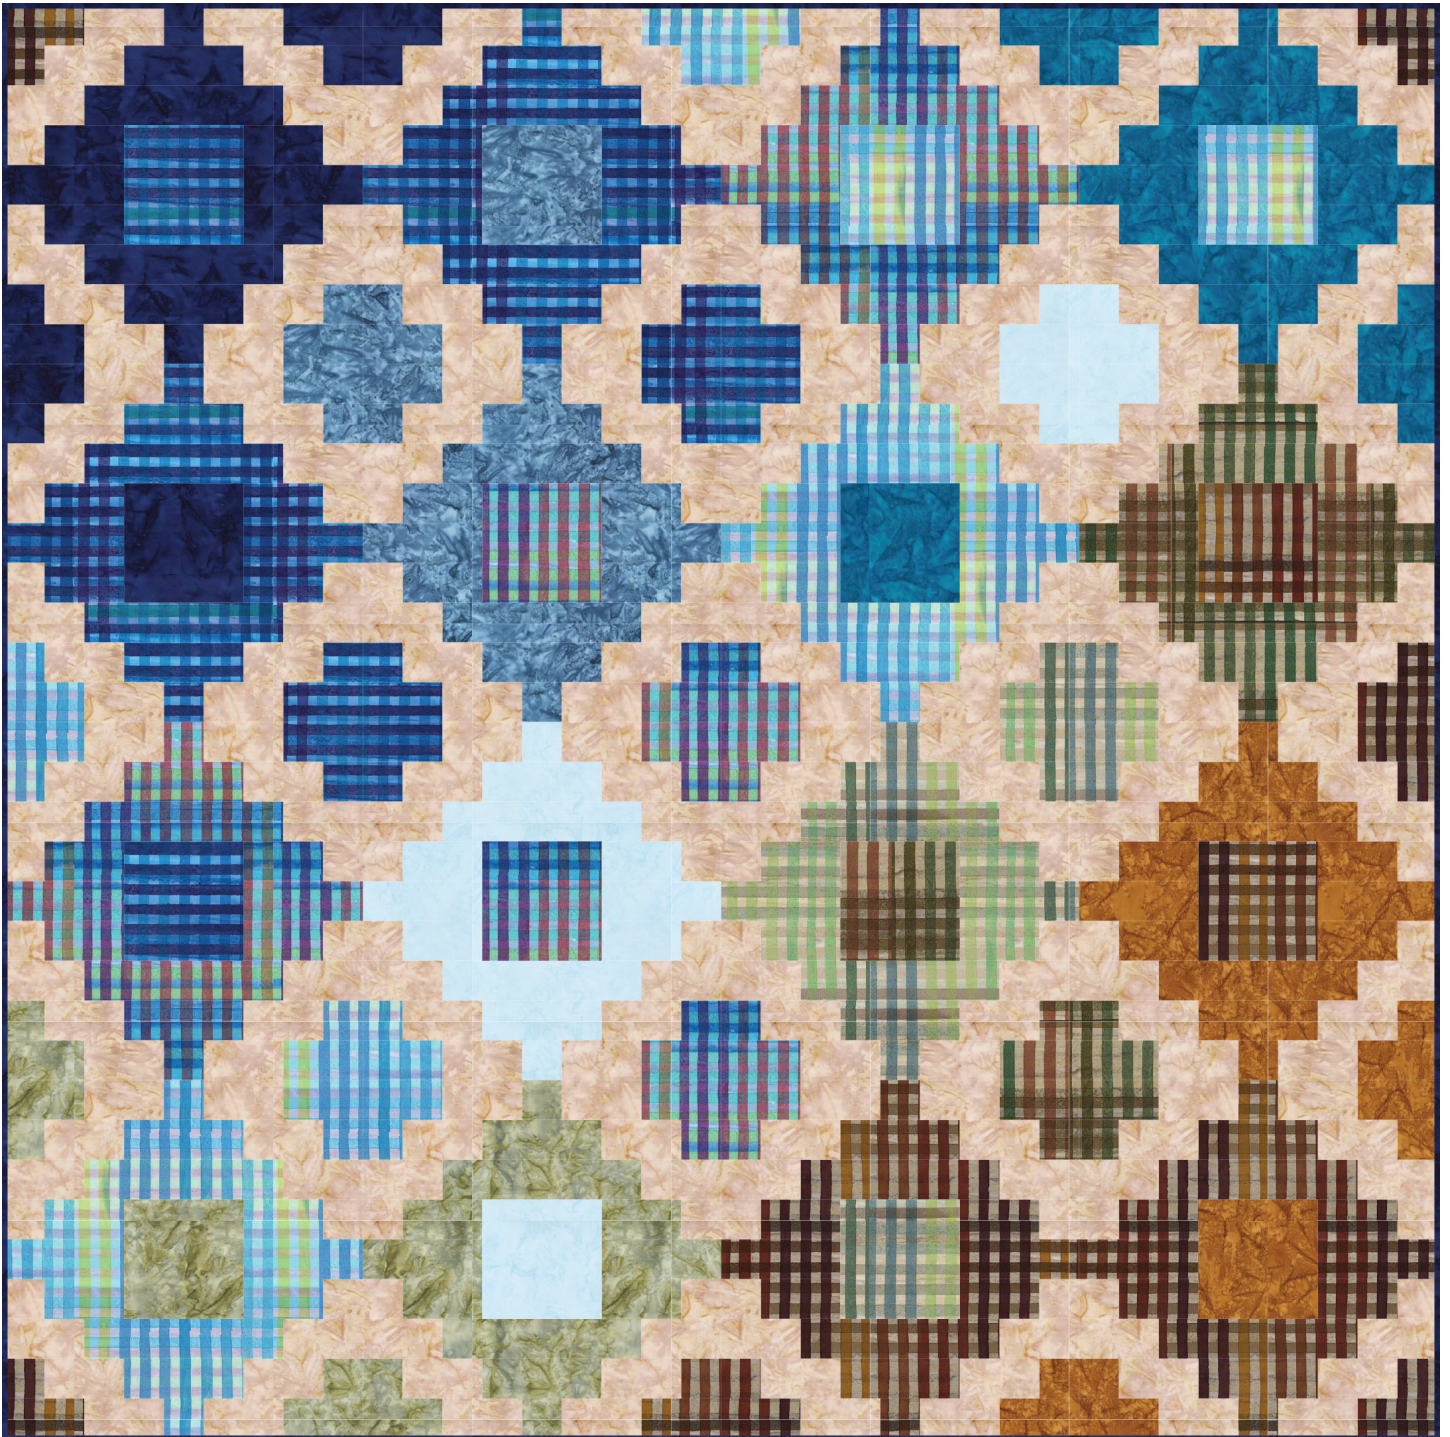

Pattern available for purchase
from thencamejune.com

Project Name: **Stacked**
Dimensions: **72" x 72"**
Designed by Then Came June

PRO12859