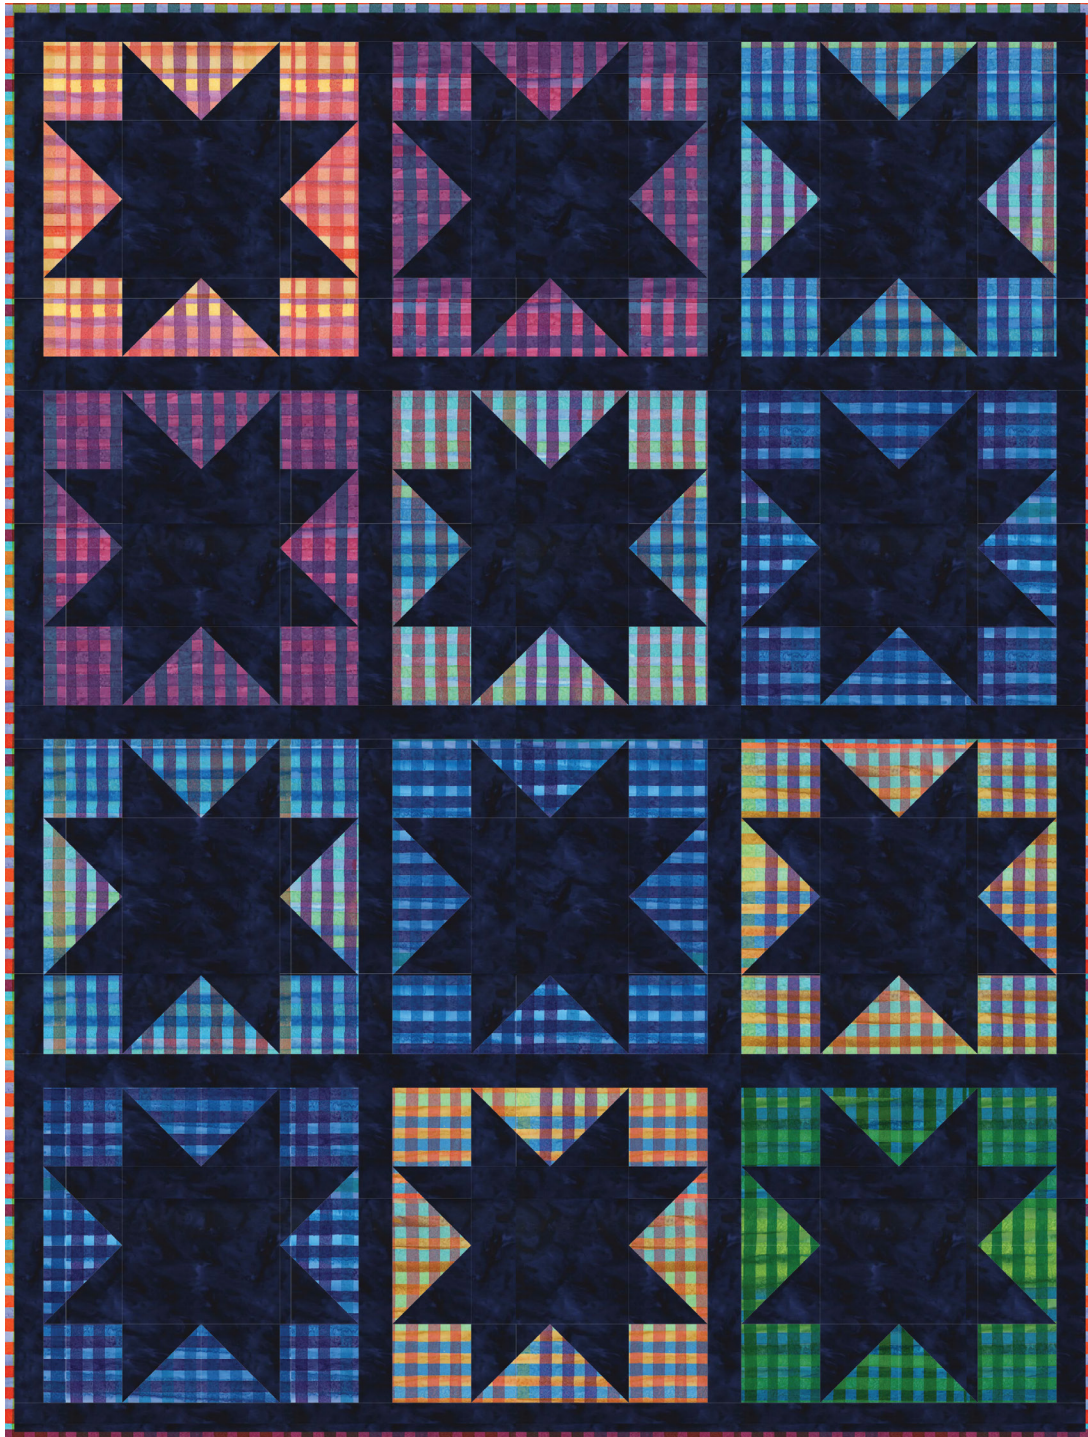

Pattern available for purchase
from thencamejune.com

Project Name: **Inside Out Star**
Dimensions: **48" x 64"**
Designed by Then Came June

PRO12858