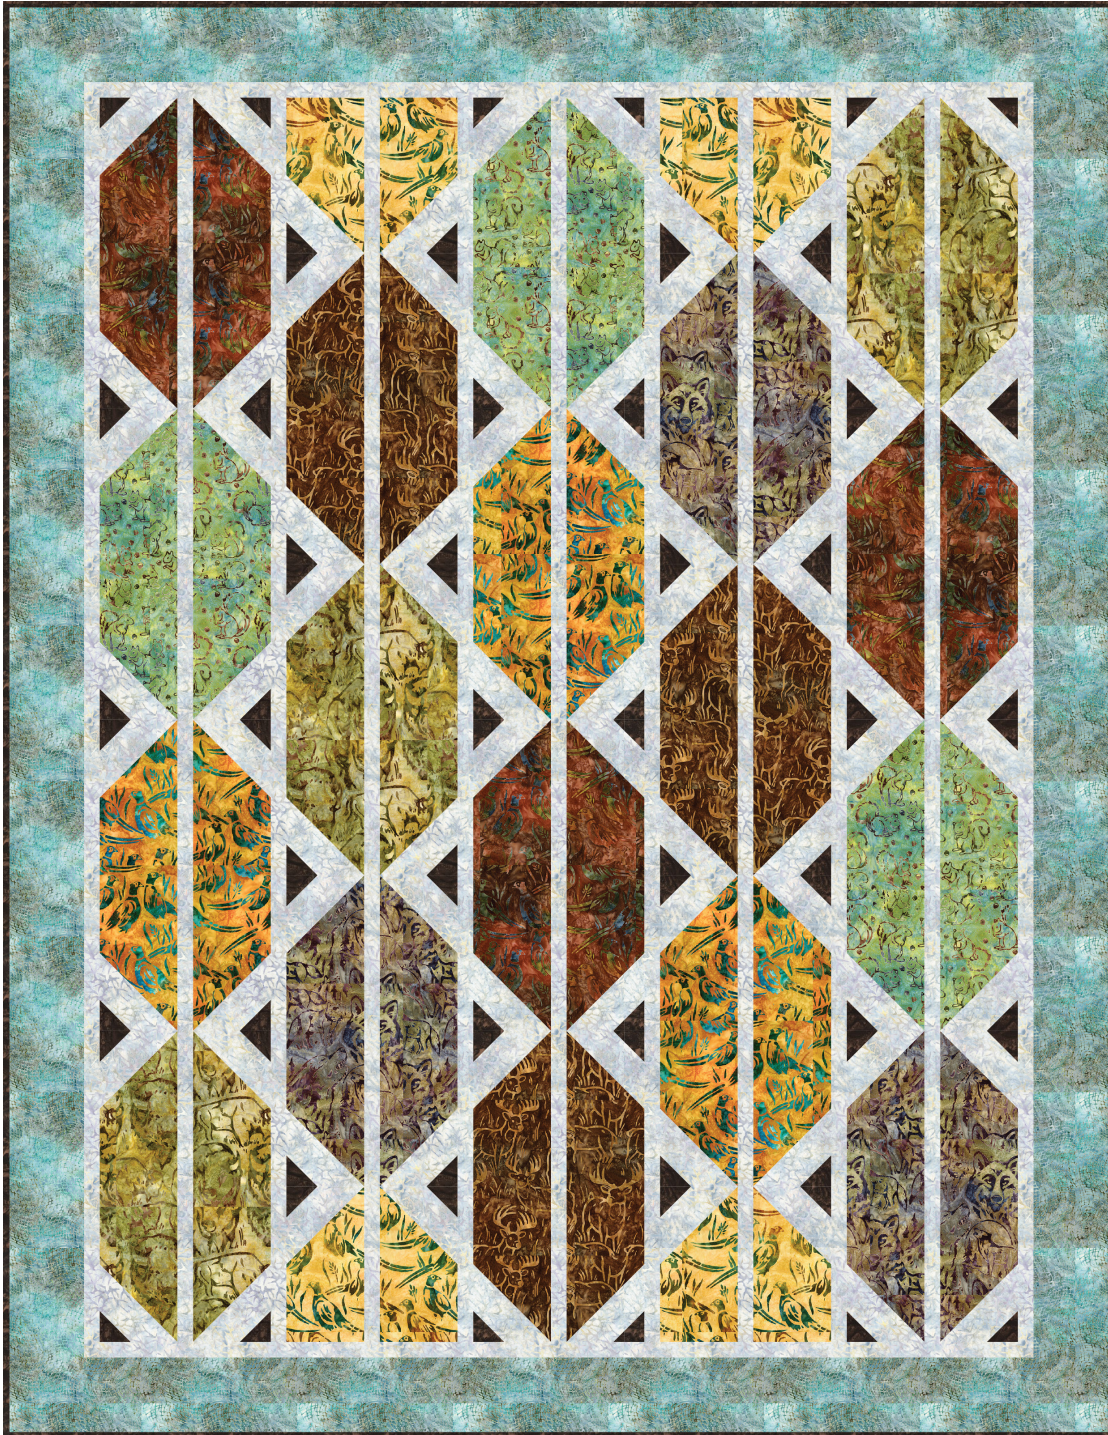

WILDLIFE SANCTUARY

by **Lynn**

Pattern available for purchase
from mountainpeekcreations.com

Project Name: **Counterpoint**
Dimensions: **71 1/2" x 92 1/2"**
Designed by Mountainpeek Creations

PRO13333