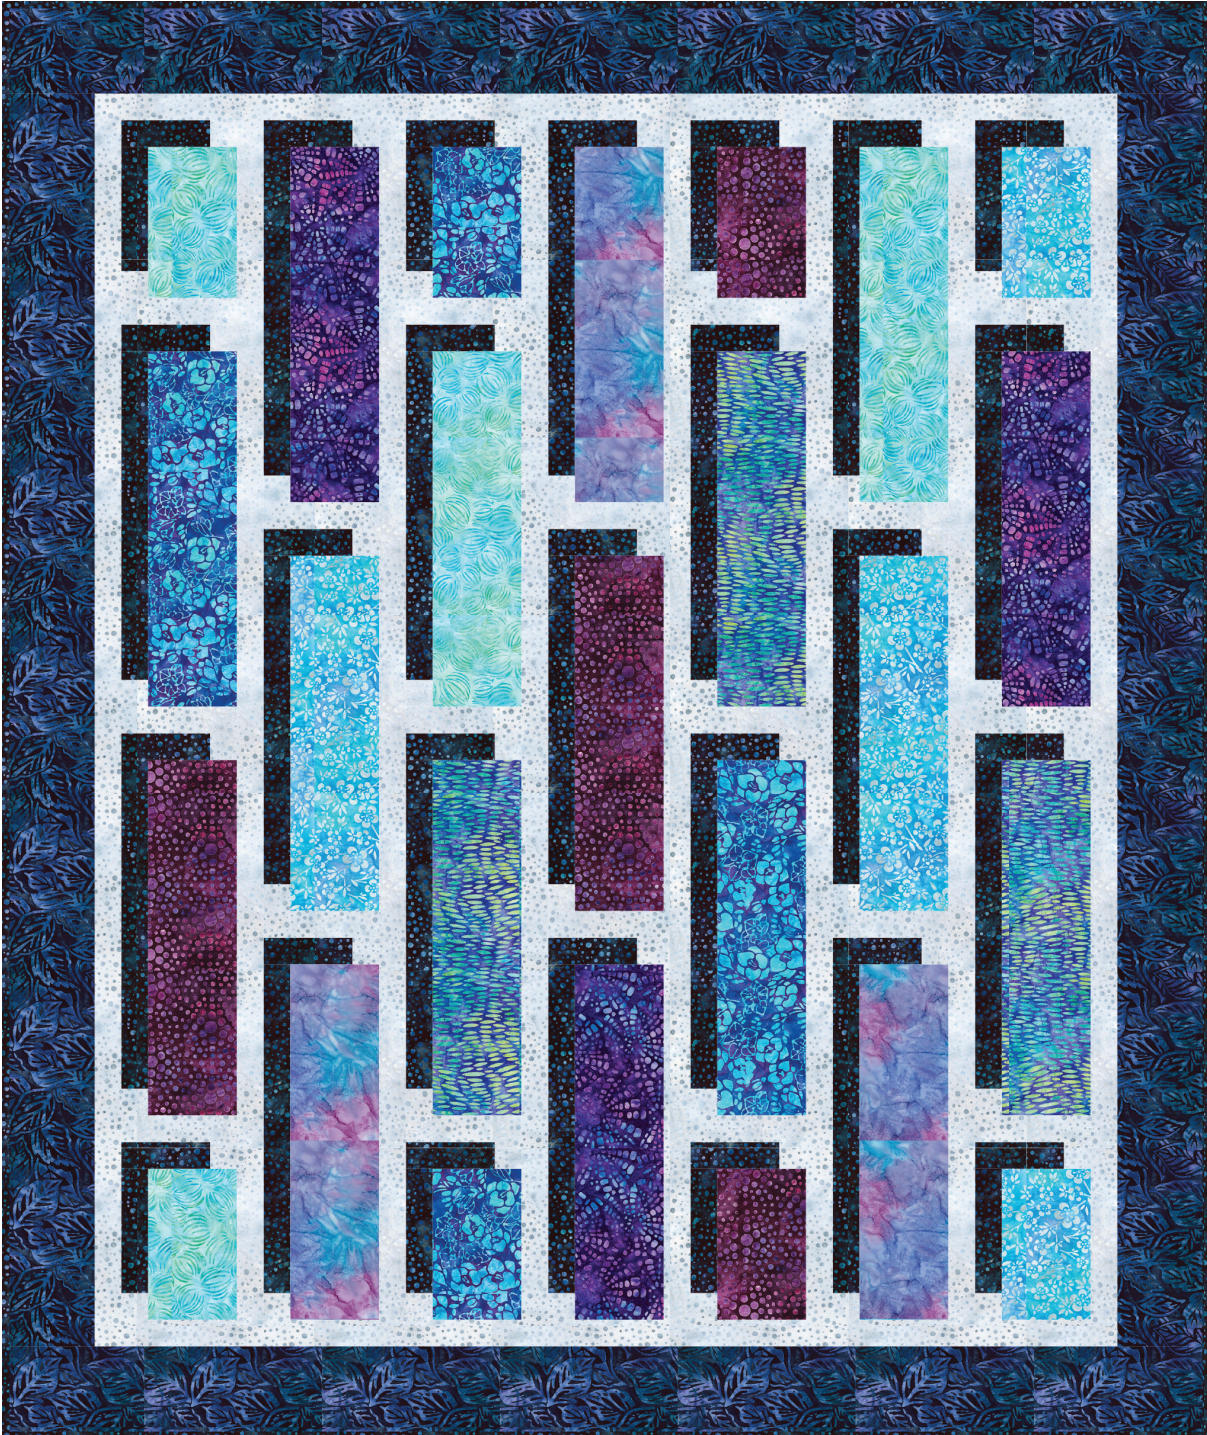

Aviva

by **Lynn**

DESIGNER
PATTERN

Pattern available for purchase
from mountainpeekcreations.com

Project Name: **Shadowbox**
Dimensions: **68" x 81"**
Designed by Mountainpeek Creations

PRO13312