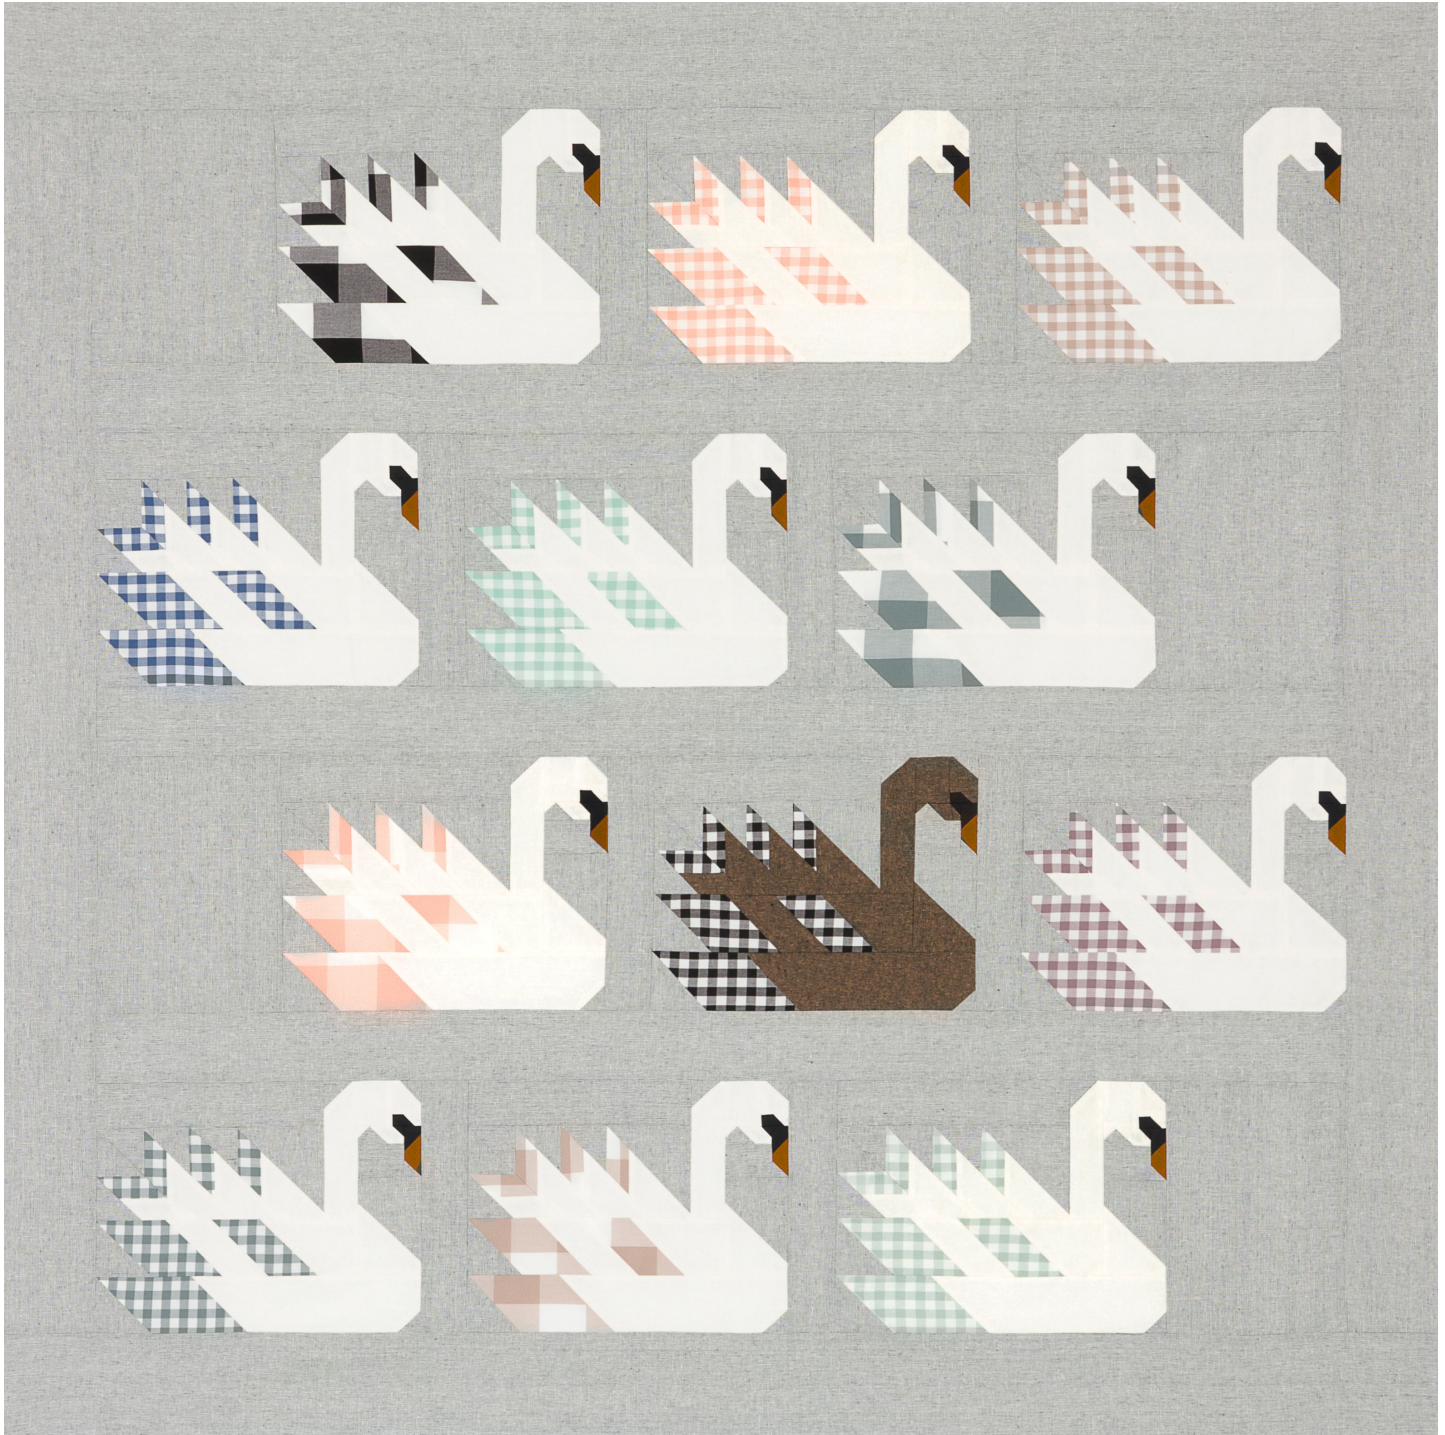

Pattern available for purchase
from elizabethhartman.com

Project Name: **Swan Island**
Dimensions: **62" x 62"**
Designed by Elizabeth Hartman

PRO12399