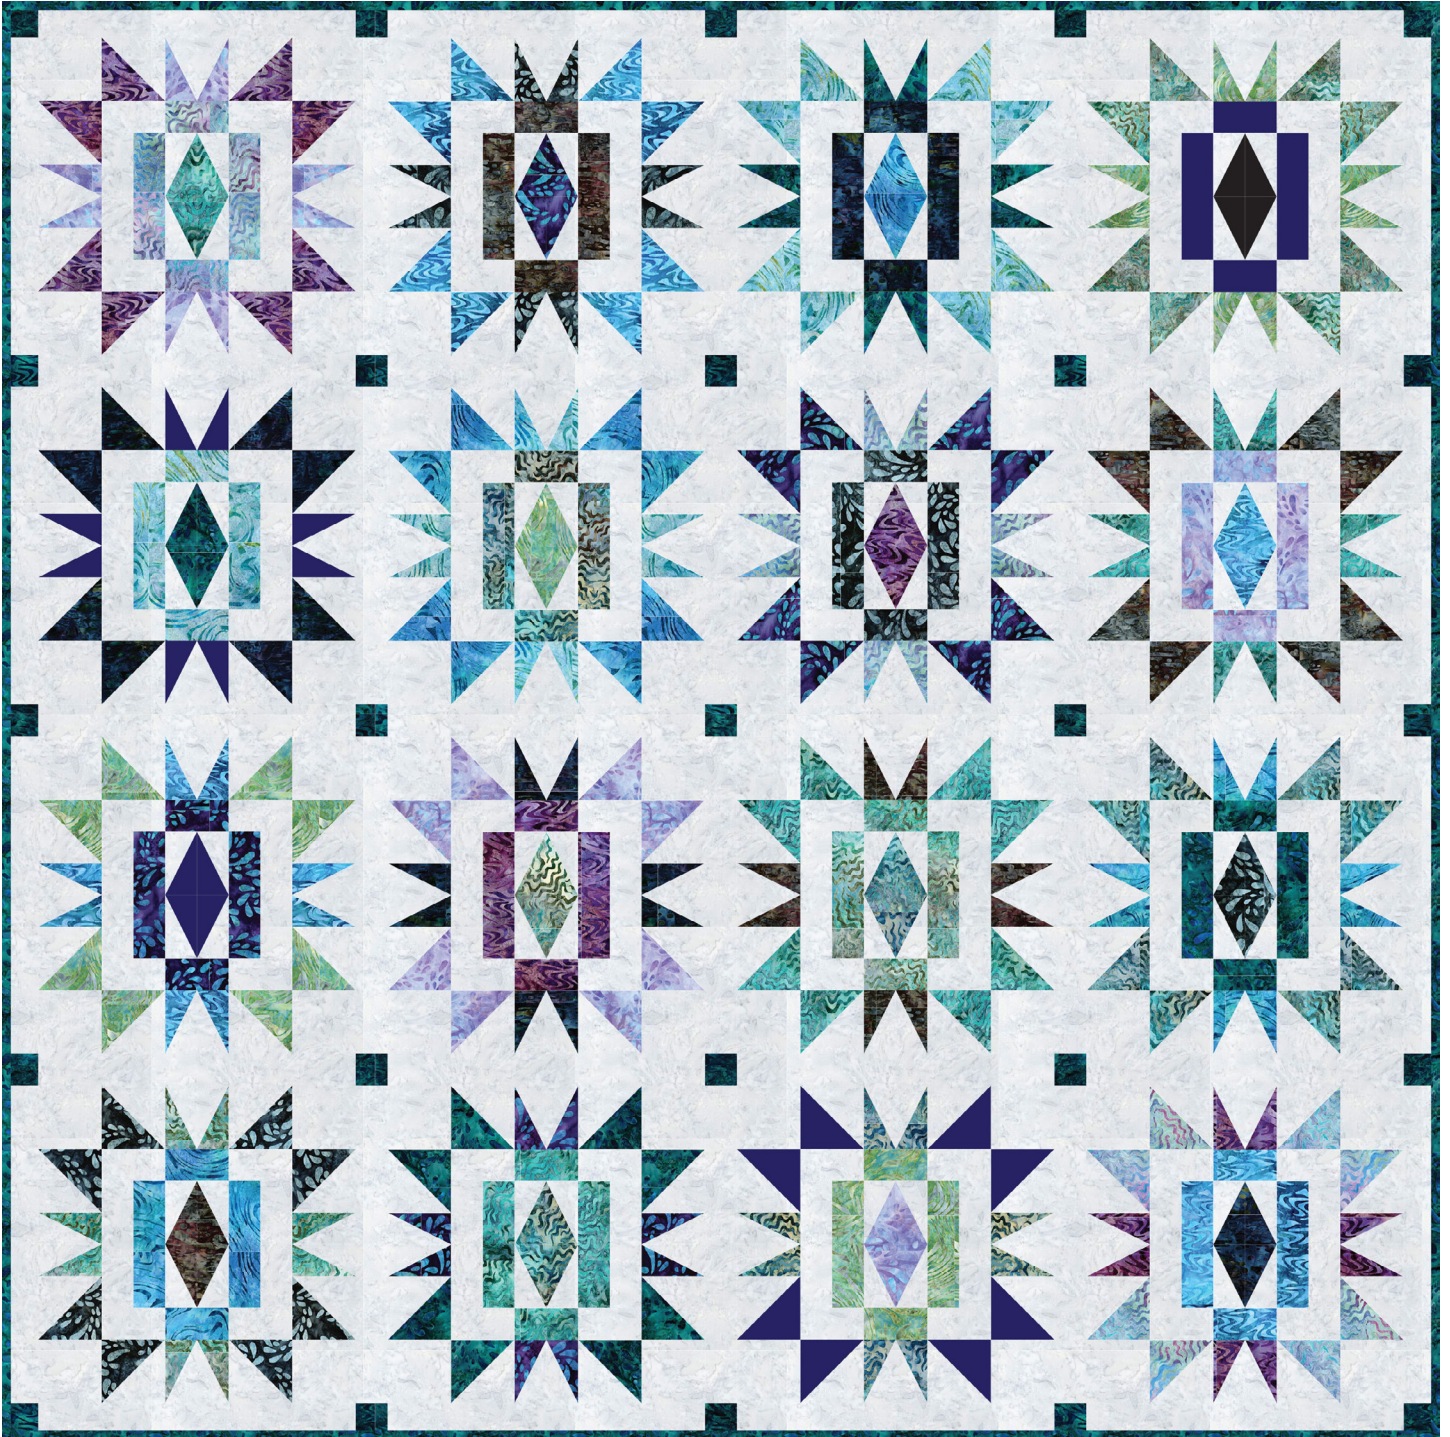

Pattern available for purchase
from thencamejune.com

Project Name: **Sienna Burst**
Dimensions: **68" x 68"**
Designed by Then Came June

PRO13016